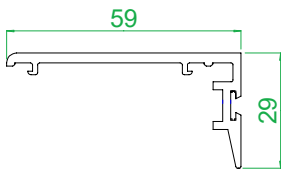

4001
Outer Frame

4002
Small Sash

4003
Medium Sash

4005
150mm Cill

4006
185mm Cill

4007
225mm Cill

4008
24mm Ovolo Co Ex
Glazing Bead

4009
24mm Square Co Ex
Glazing Bead

4010
Interlock

4012
Sash Stop

4013
Sash Stop with upstand

4101
Astragal Bar

5040
40 mm Add on

5025
25 mm Add on