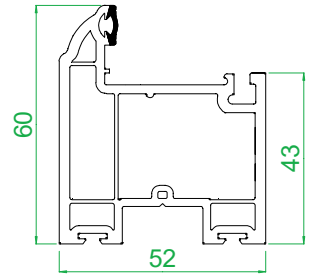

4001
Outer Frame

4002
Small Sash

4003
Medium Sash

4005
150mm Cill

4006
185mm Cill

4007
225mm Cill

4008
24mm Ovolo Co Ex
Glazing Bead

4009
24mm Square Co Ex
Glazing Bead

4010
Interlock

4012
Sash Stop

4013
Sash Stop with upstand

4101
Astragal Bar

5040
40 mm Add on

5025
25 mm Add on