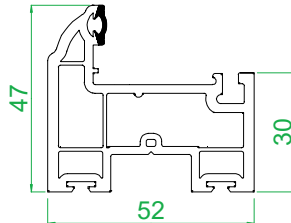

4001
Outer Frame

4002
Small Sash

4003
Medium Sash

4005
150mm Cill

4006
185mm Cill

4007
225mm Cill

4008
24mm Ovolo Co Ex
Glazing Bead

4009
24mm Square Co Ex
Glazing Bead

4010
Interlock

4012
Sash Stop

4013
Sash Stop with upstand

4101
Astragal Bar

5040
40 mm Add on

5025
25 mm Add on