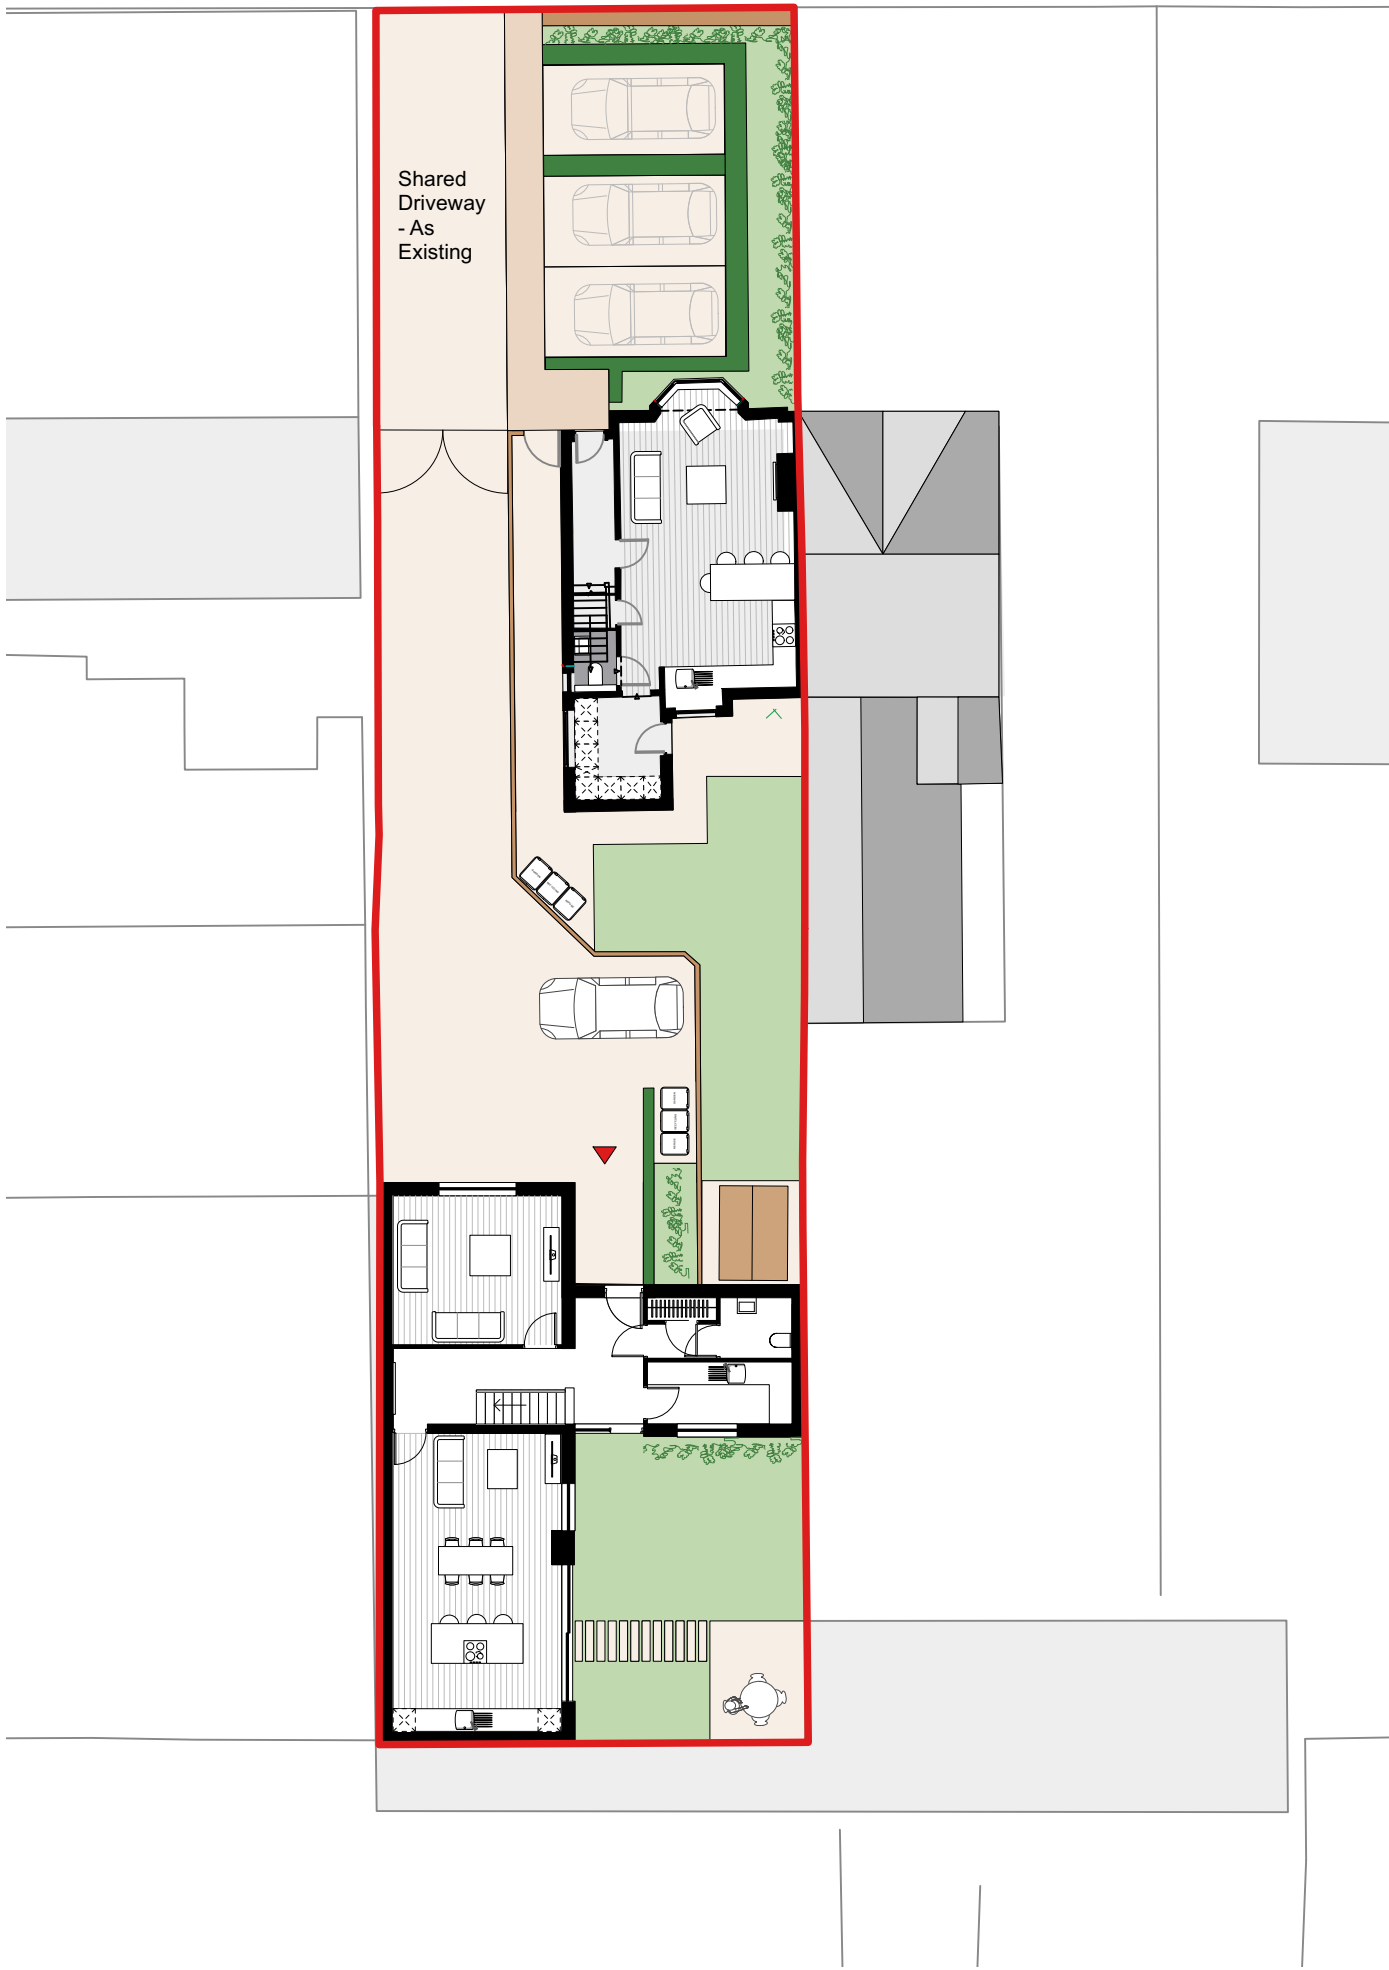

Shellfield Road

External Works / Boundary Key

	Turfed Area: Lindum festival LT7 turf laid on 200mm approved topsoil - TBA
	Box Hedging: 450mm box hedging
	Patio Space / Property footpath: 450mm x 450mm Marshalls Saxon Buff Flags TBC
	Shared surface including parking spaces Tegula paving colour and details tbc
	Refuge Zone for pedestrians Tegula paving colour and details tbc
	ACCESS GATES: Vehicular and Pedestrian
	Low Maintenance shrubs (Native Species)