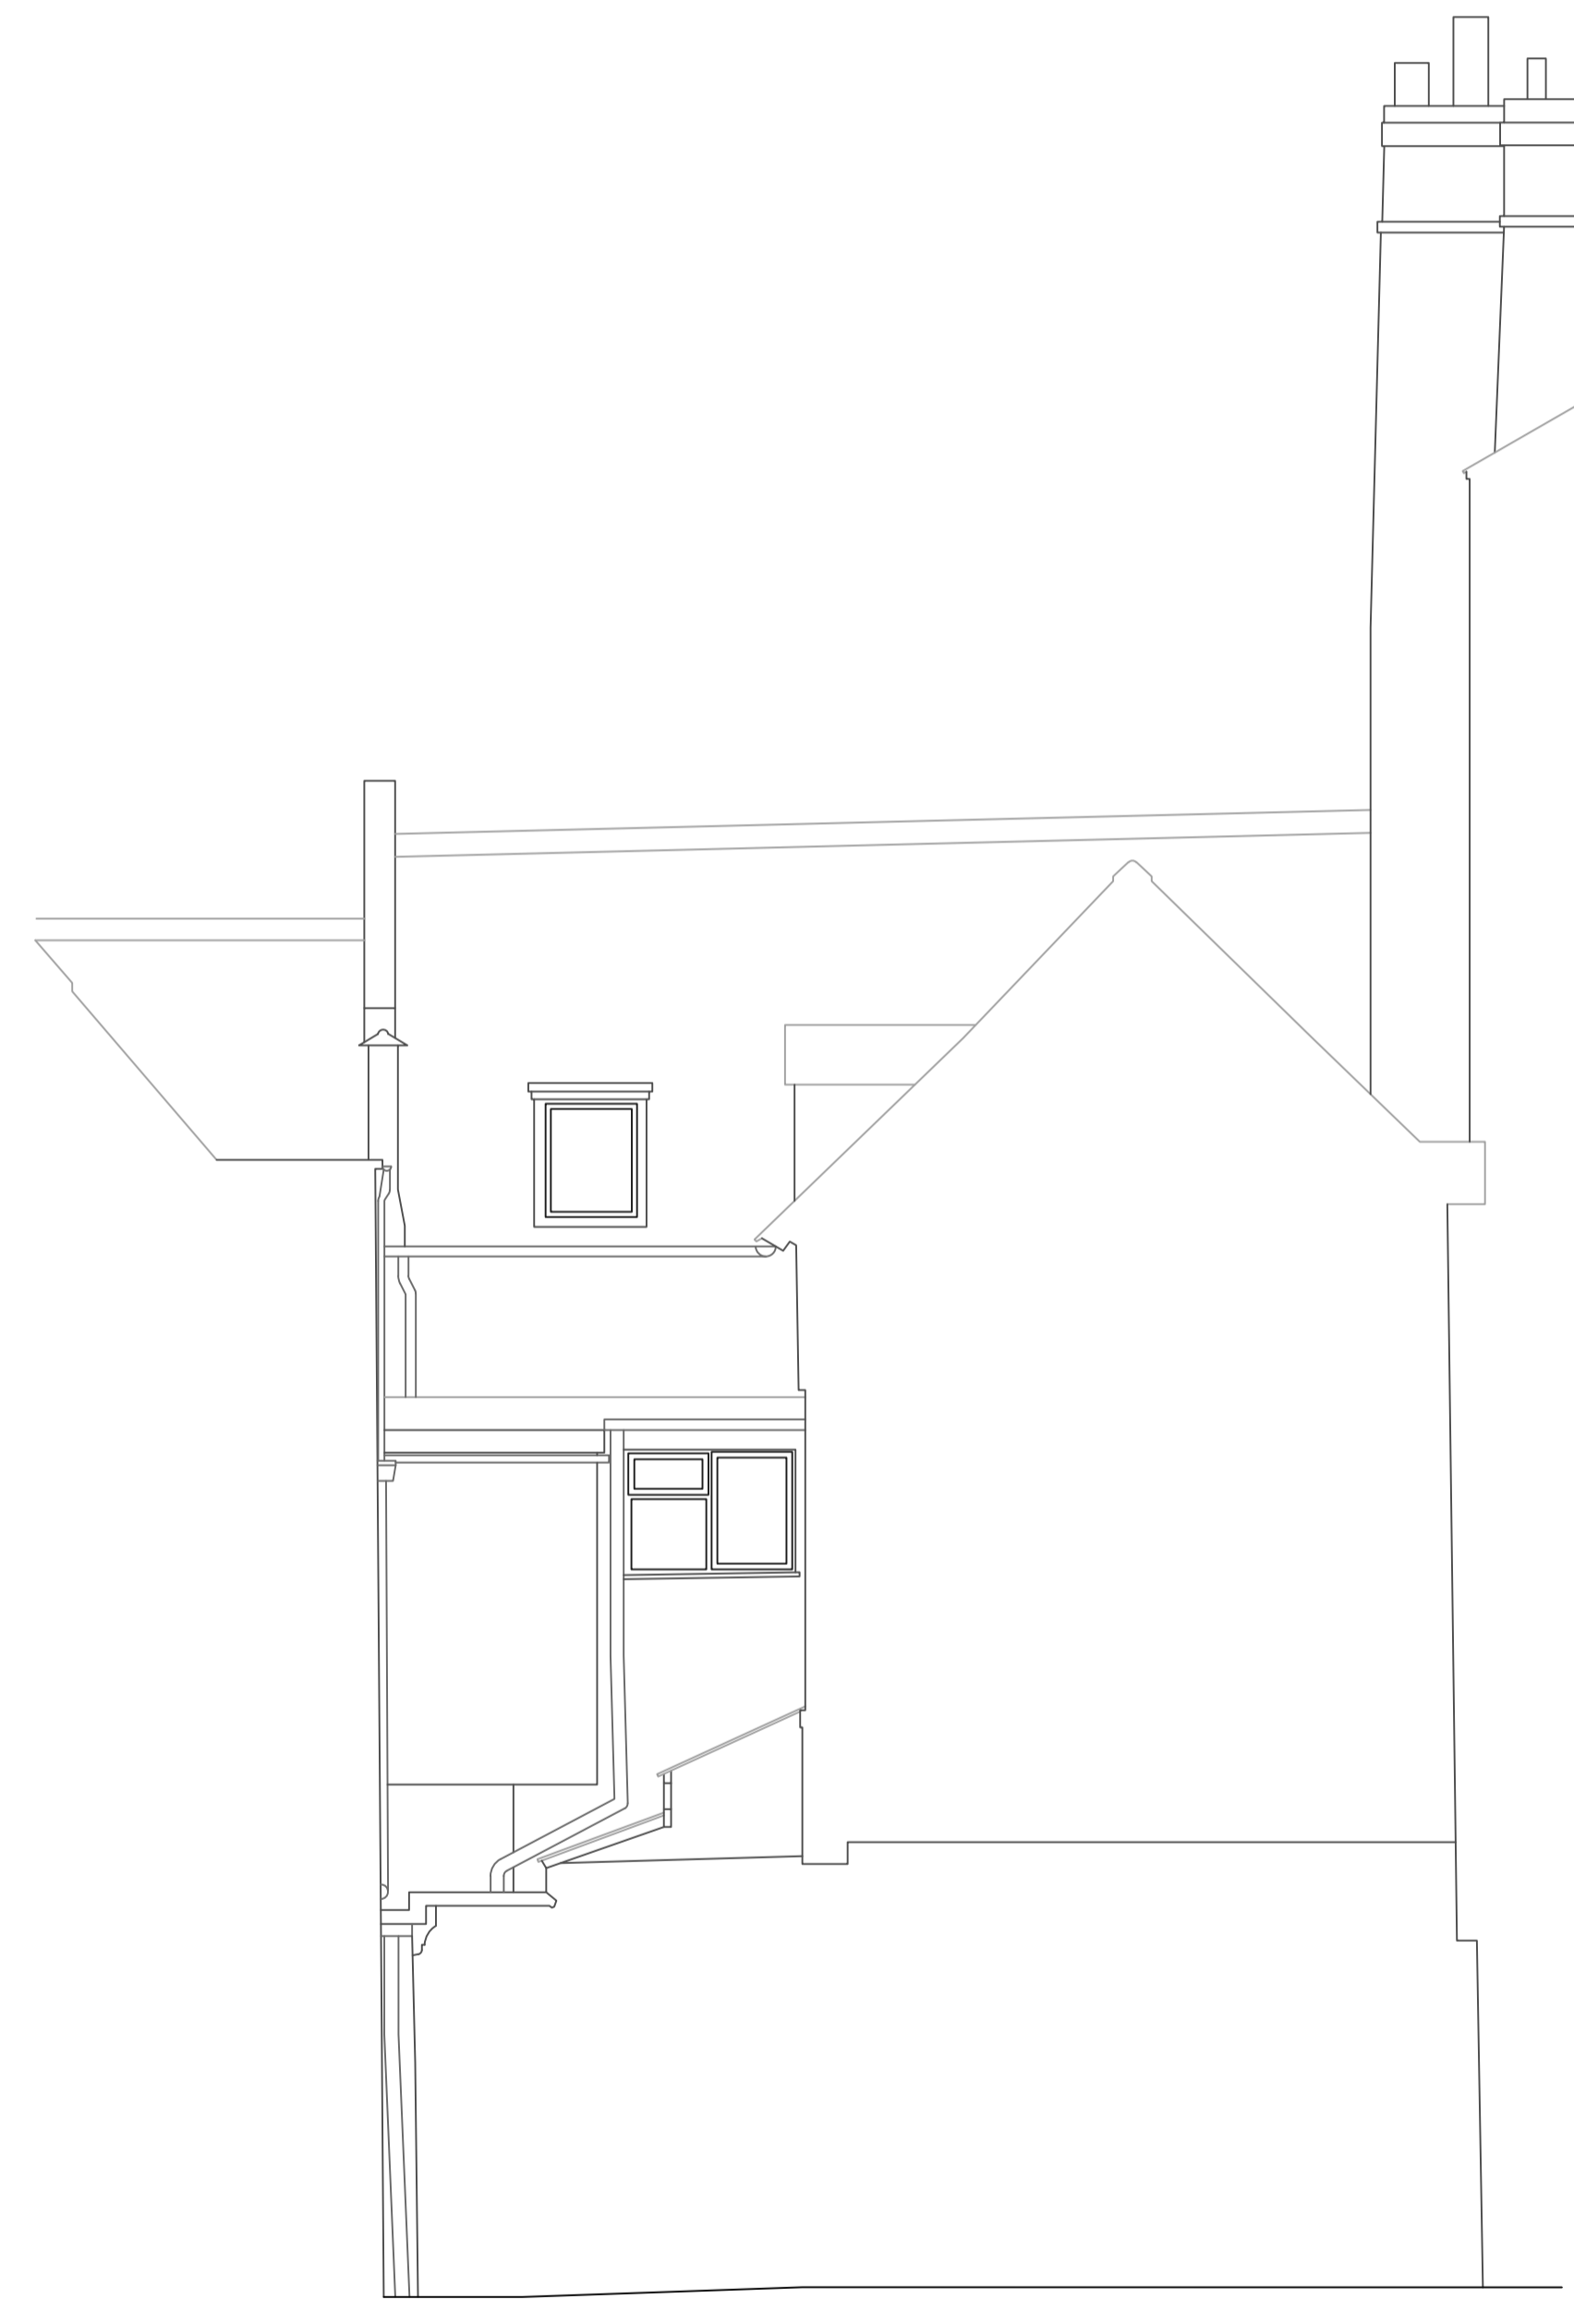

East Elevation
(Internal Side)

North Elevation
(Internal Rear)

NOTES
Do not scale from this drawing
All measurements to be checked on site

Revision	Description	Date
-	-	-

project
Salopian Sports

project no.
1380

client
JJ Signature Holdings

drawing
Elevations

drawing no. revision

07 -

status
PLANNING

scale date
1:50 @A1 21/02/24

drawn by
RS