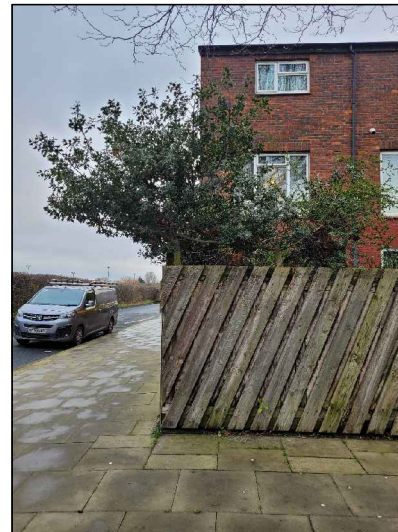

FRONT ELEVATION

SIDE ELEVATION

REAR ELEVATION

SIDE ELEVATION
GARDEN FENCE

PROJECT: SINGLE STOREY REAR EXTENSION	SITE ADDRESS: 1 VINCENTS PATH NORTHOLT, UB5 5SN	SCALE: AS SHOWN
	CLIENT: MR RAKESH SHAH	DRAWING TITLE: PROPOSED BLOCK PLAN AND SITE PHOTOS.
		DATE: 12-03-2024
		DRAWING NO: 24/VP1/012
		REVISION