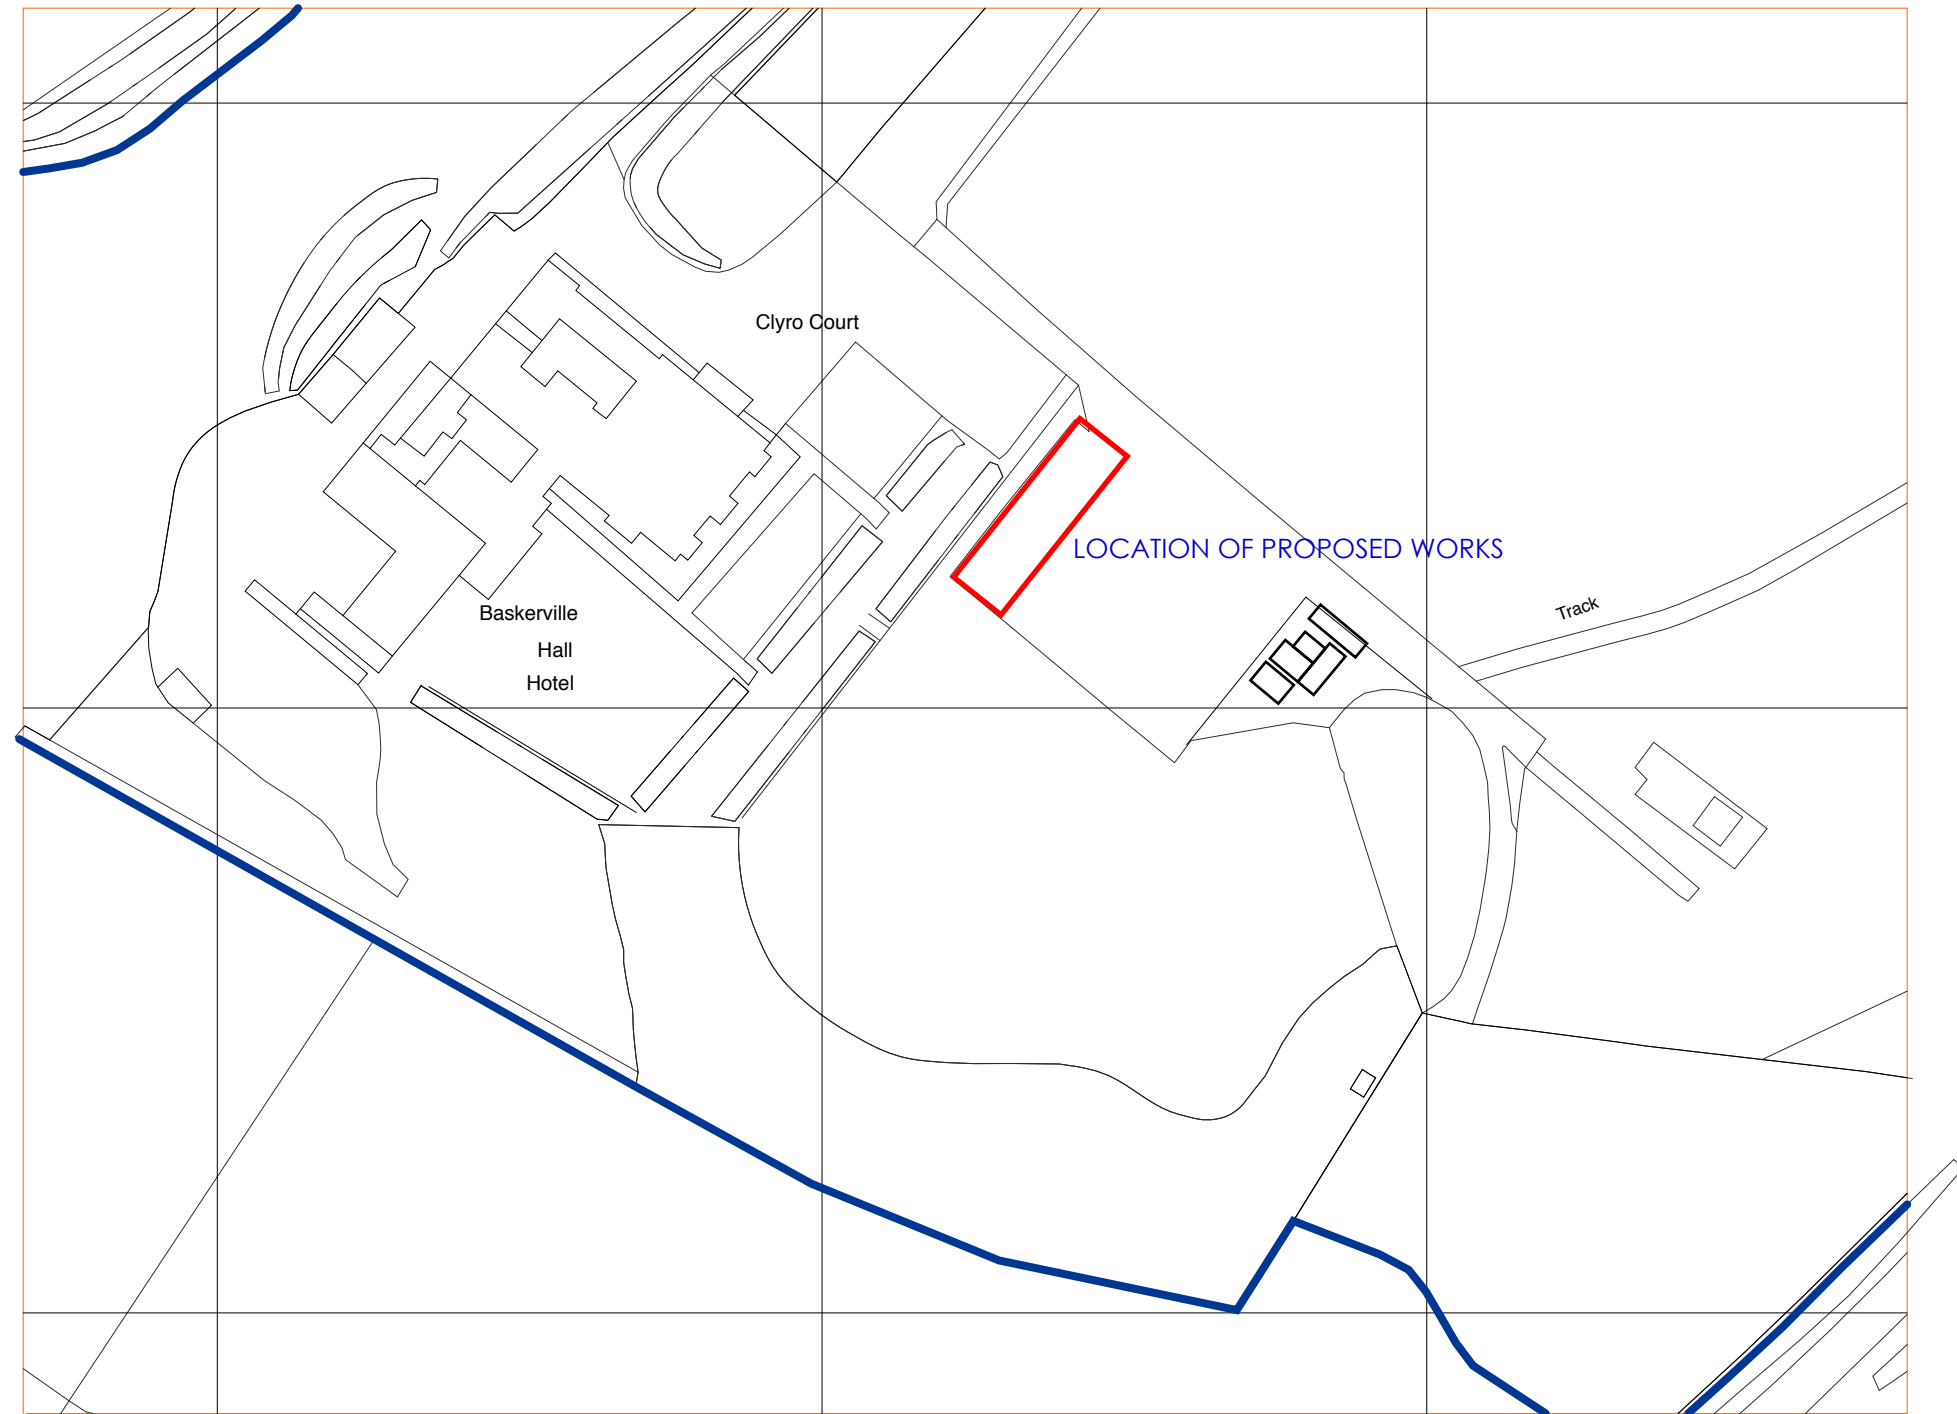

PROJECT AMENITY BUILDING

CLIENT BASKERVILLE HOTEL CLYRO

DRAWING LOCATION PLAN

SCALE 1:1250@A3

DATE

DRAWING NO 100-P-01

REVISION

ARCHITECTS+ DESIGNERS+ MAKERS

PEARCE-PLUS

STUDIO @ BIRCHES KNOLL  
WESTHOPE,  
HEREFORD HR48BU  
T 01432 839569  
E enquiries@pearce-plus.com

LOCATION PLAN 1:1250