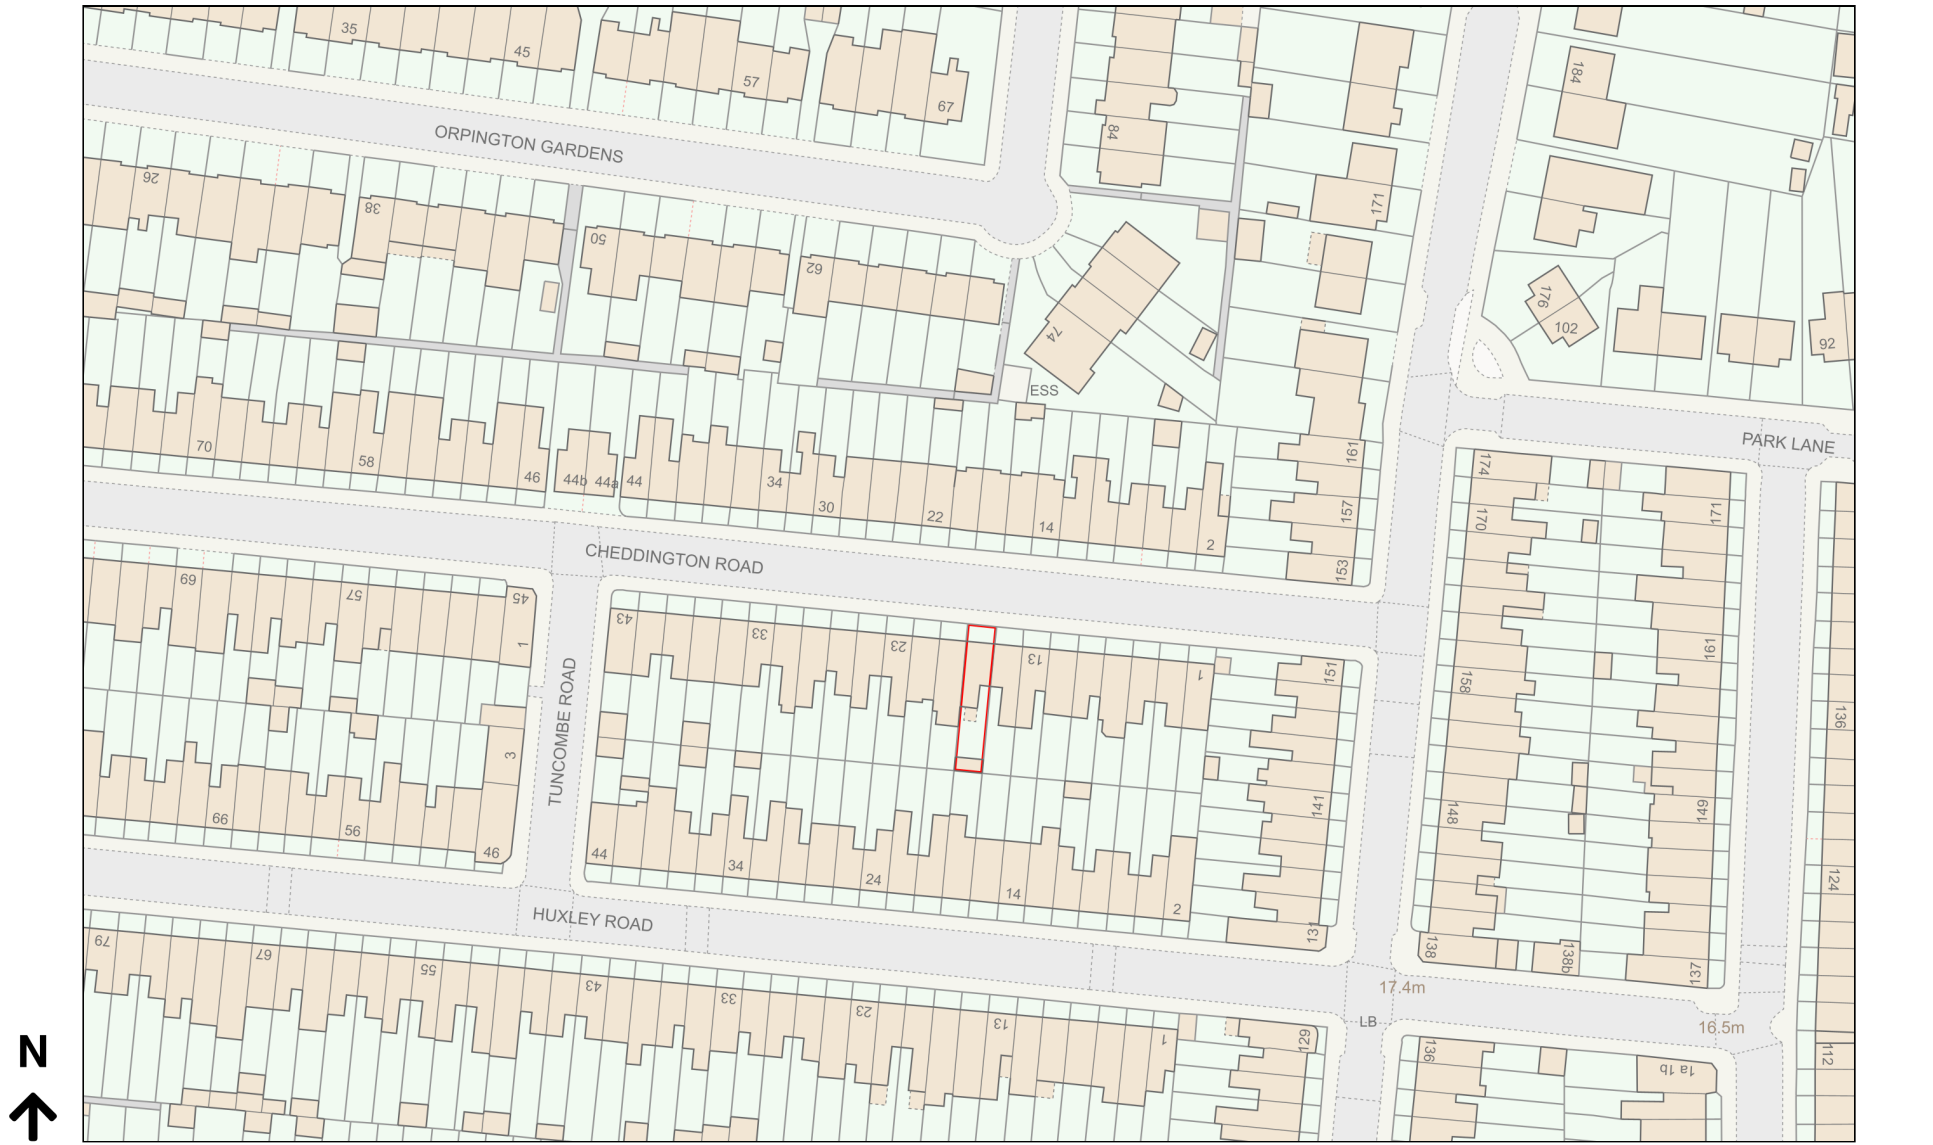

Location Plan

Site Address: 17, Cheddington Road, Edmonton, N18 1LT

Date Produced: 10-Mar-2024

Scale: 1:1250 @A4

Planning Portal Reference: PP-12875961v1