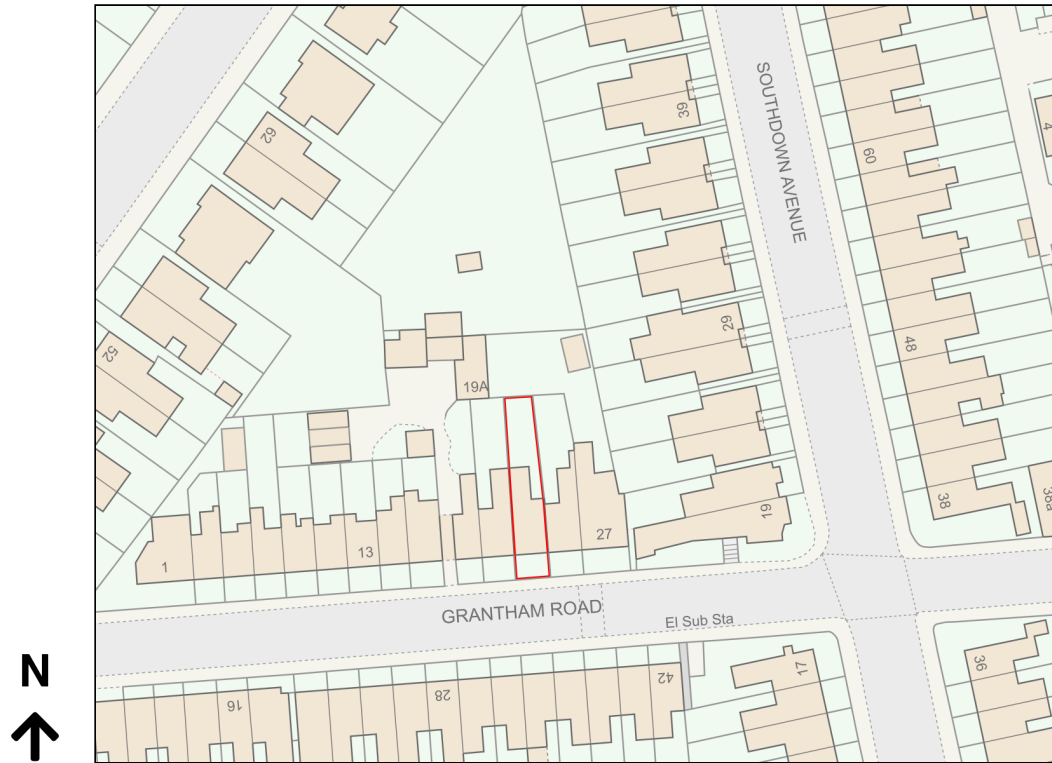

Location Plan

Site Address: 23, Grantham Road, Brighton, BN1 6EE

Date Produced: 25-Mar-2024

Scale: 1:1250 @A4

Planning Portal Reference: PP-12924246v1