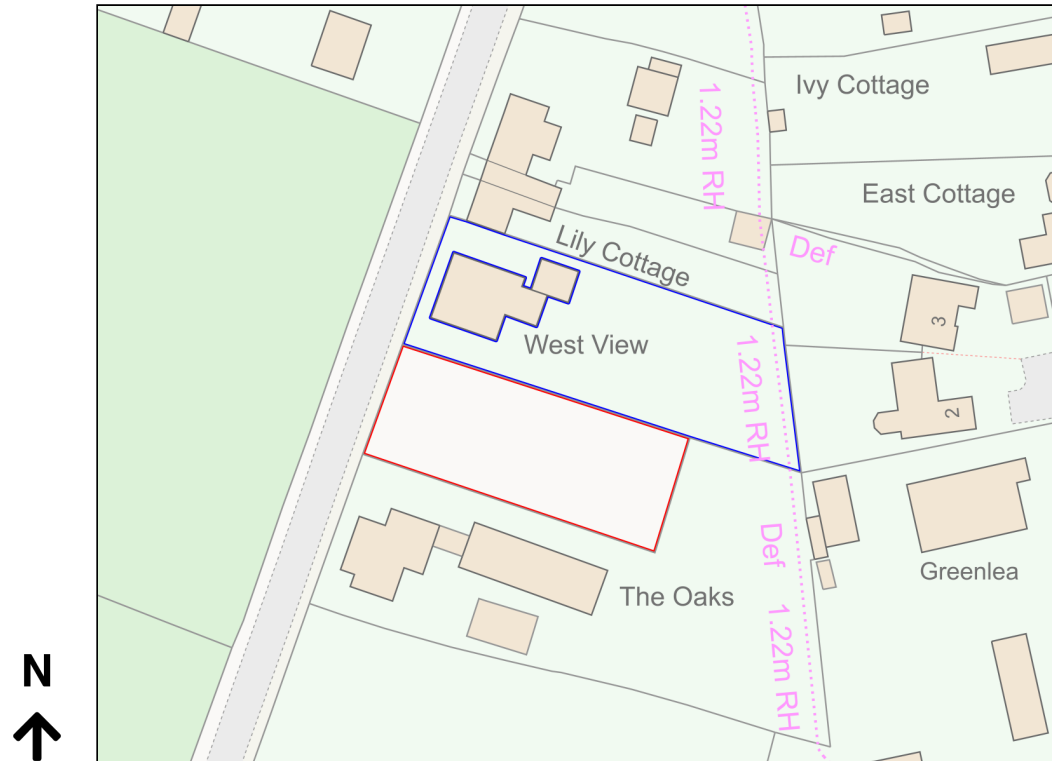

# Location Plan

Site Address: West View, Five Ways Road, Shrewley, CV35 7JB

Date Produced: 07-Apr-2024

Scale: 1:1250 @A4

Planning Portal Reference: PP-12762999v1