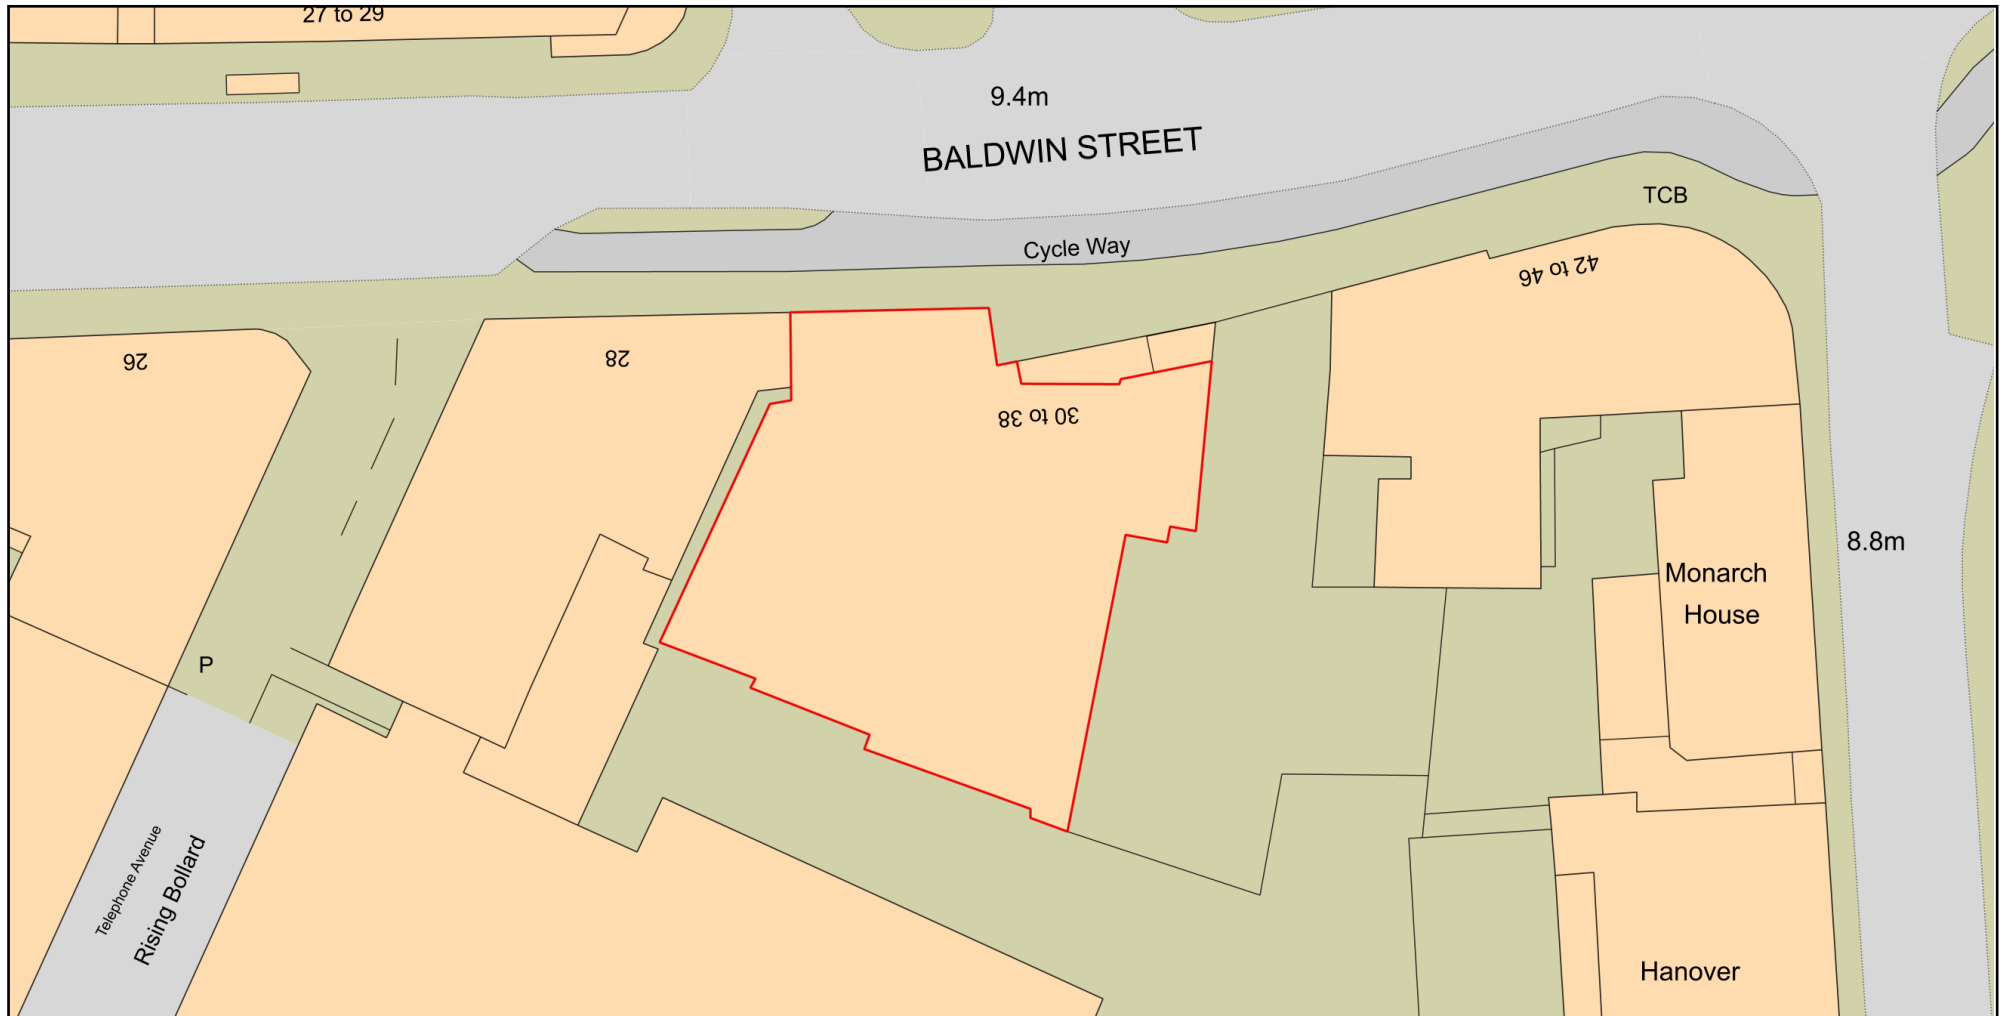

30-34 Baldwin Street

Plan Produced for: Bristol City Council

Date Produced: 09 Apr 2024

Plan Reference Number: TQRQM24100134723695

Scale: 1:500 @ A4

© Crown copyright and database rights 2023 OS 100042766