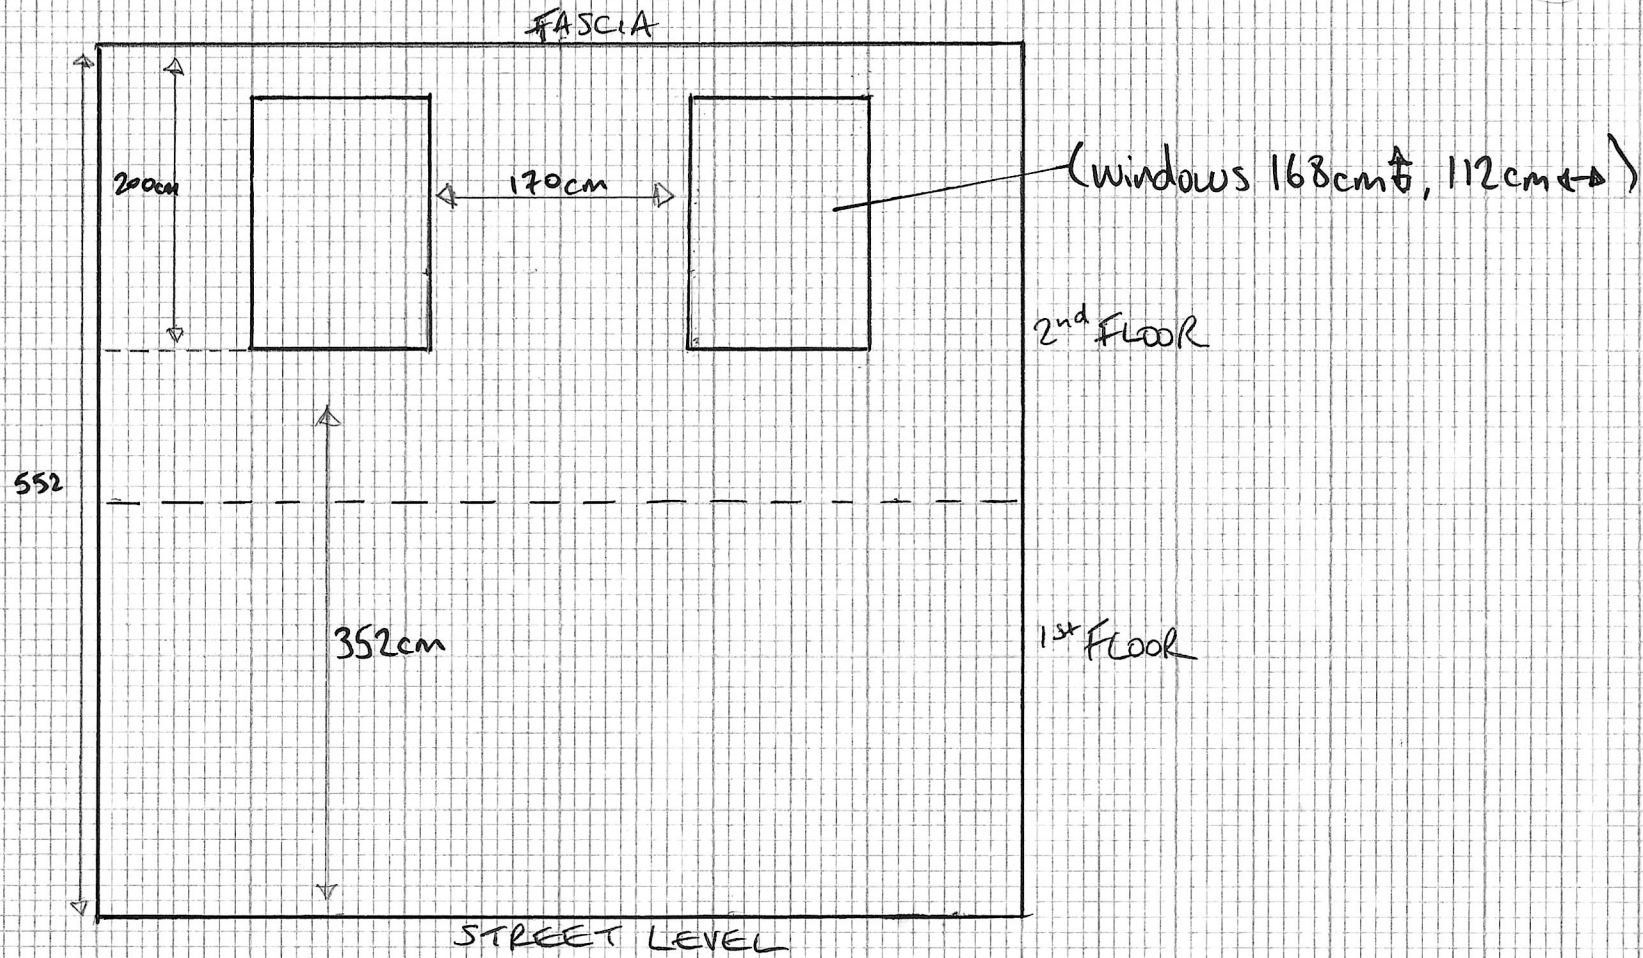

# 32 MOAT SOLE (WINDOW REPLACEMENT)

SCALE 1:50