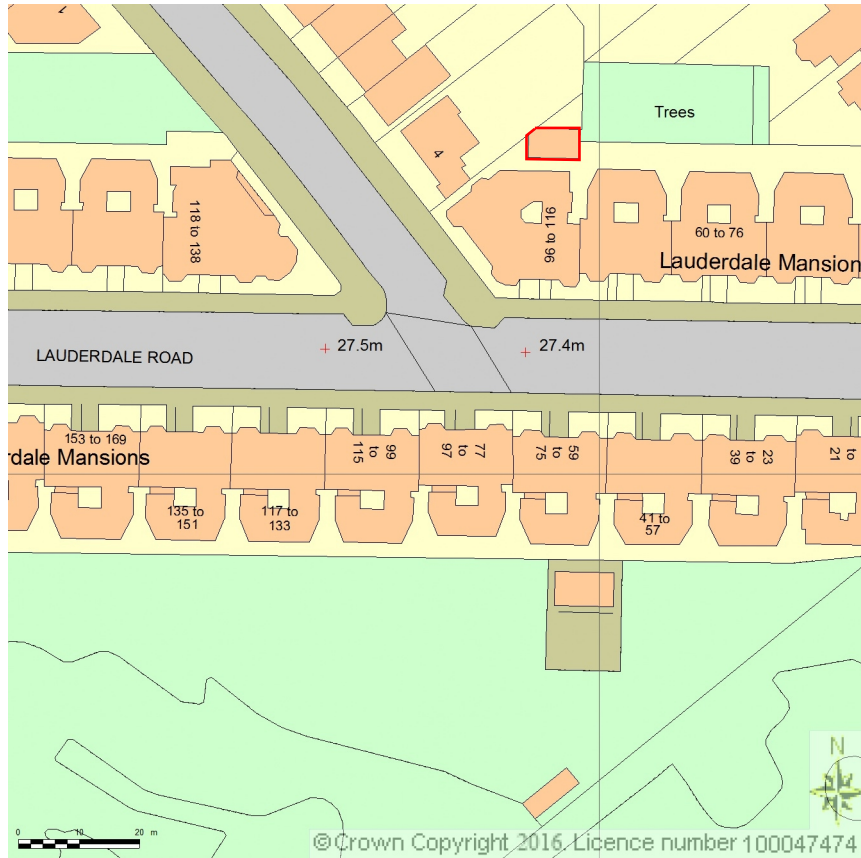

SITE LOCATION PLAN

AREA 2 HA

SCALE: 1:1250 on A4

CENTRE COORDINATES: 525873 , 182507

Supplied by Streetwise Maps Ltd

www.streetwise.net

Licence No: 100047474

15:59:19 18/05/2016