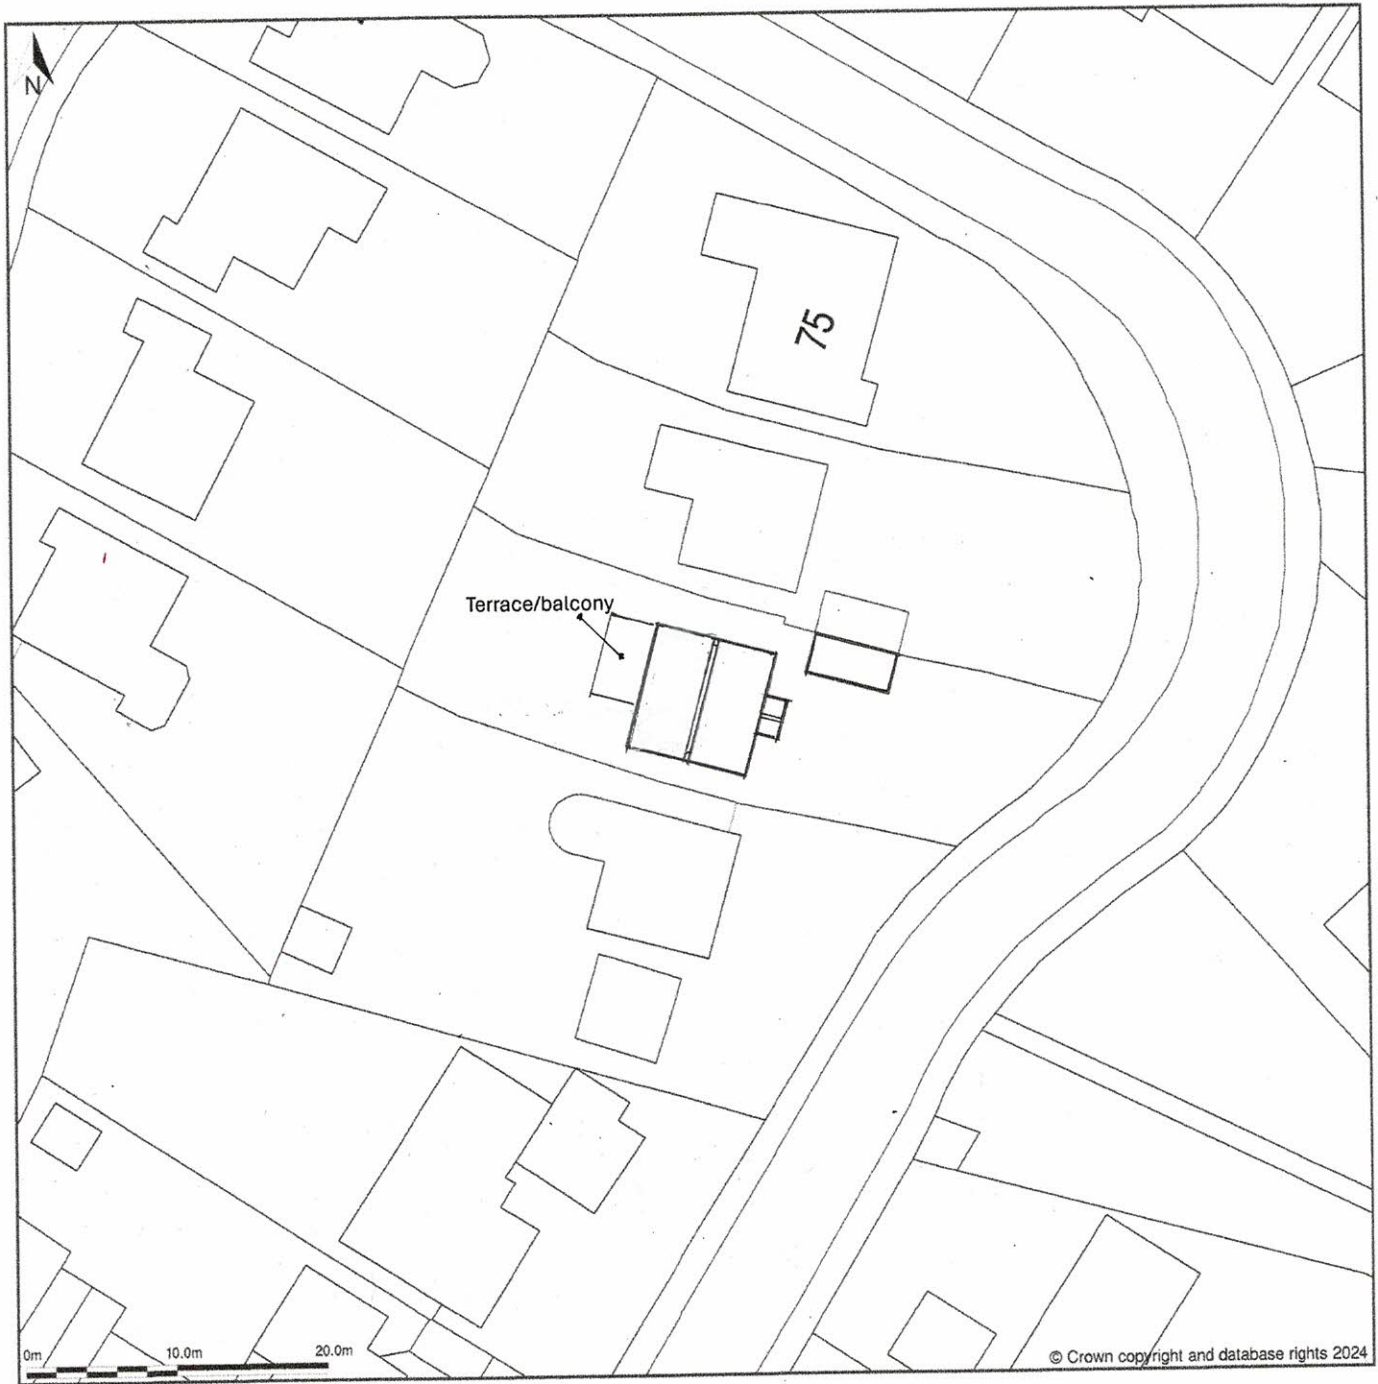

71, Sutherland Chase, Ascot, Windsor And Maidenhead, SL5 8TE

Site Plan (also called a Block Plan) shows area bounded by: 491208.93, 169381.05 491298.93, 169471.05 (at a scale of 1:500), OSGridRef: SU91256942. The representation of a road, track or path is no evidence of a right of way. The representation of features as lines is no evidence of a property boundary.

Produced on 18th Mar 2024 from the Ordnance Survey National Geographic Database and incorporating surveyed revision available at this date. Reproduction in whole or part is prohibited without the prior permission of Ordnance Survey. © Crown copyright 2024. Supplied by www.buyaplan.co.uk a licensed Ordnance Survey partner (100053143). Unique plan reference: #00886816-FEE426.