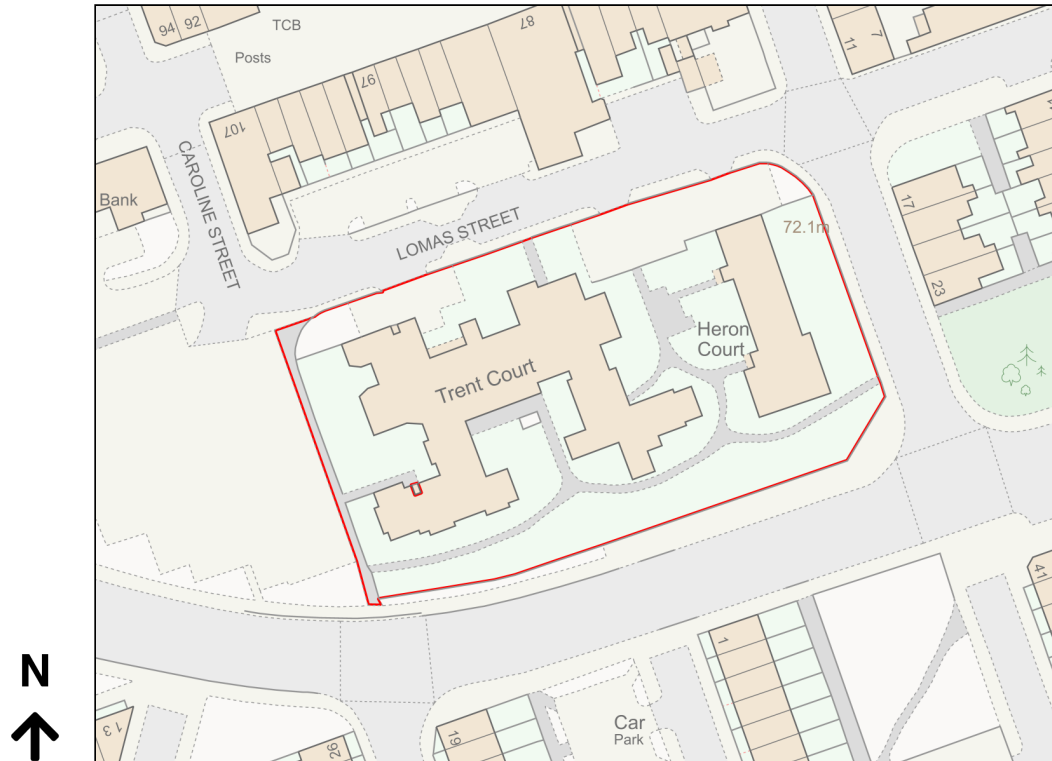

Location Plan

Site Address: Trent Court, Lomas Street, Edgeley, Stockport, SK3 9DJ

Date Produced: 12-Jan-2024

Scale: 1:1250 @A4

Planning Portal Reference: PP-12727144v1