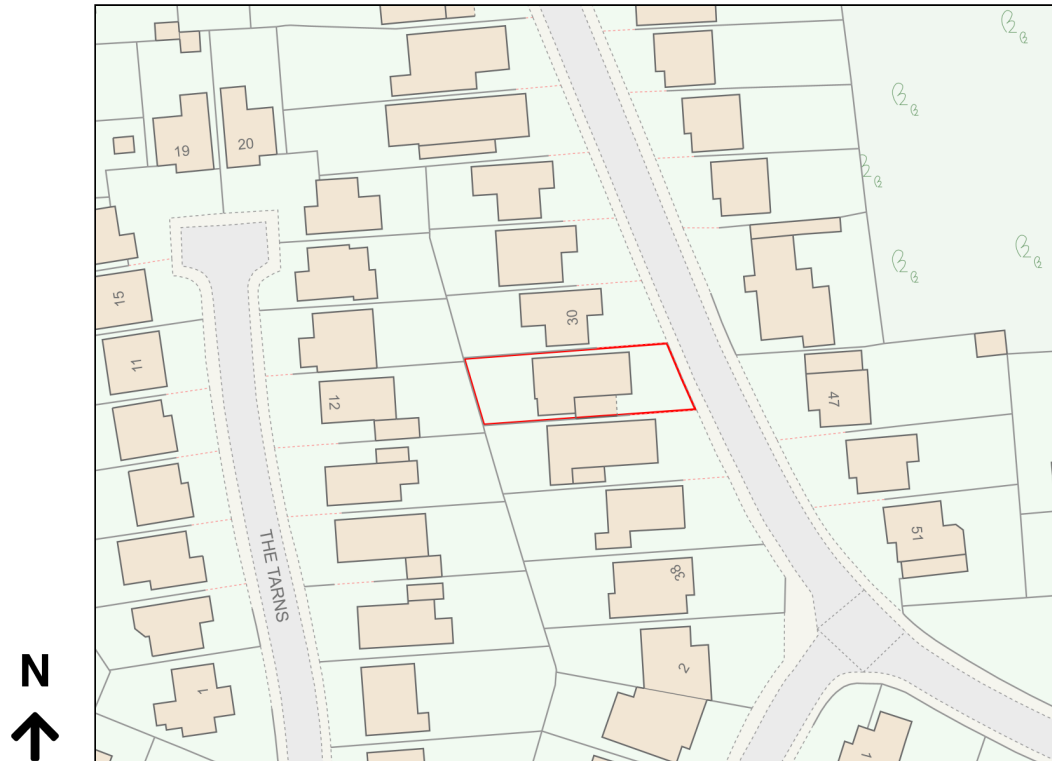

Location Plan

Site Address: 28, Buttermere Road, Gatley, Cheadle, SK8 4RH

Date Produced: 05-Apr-2024

Scale: 1:1250 @A4

Planning Portal Reference: PP-12950185v1