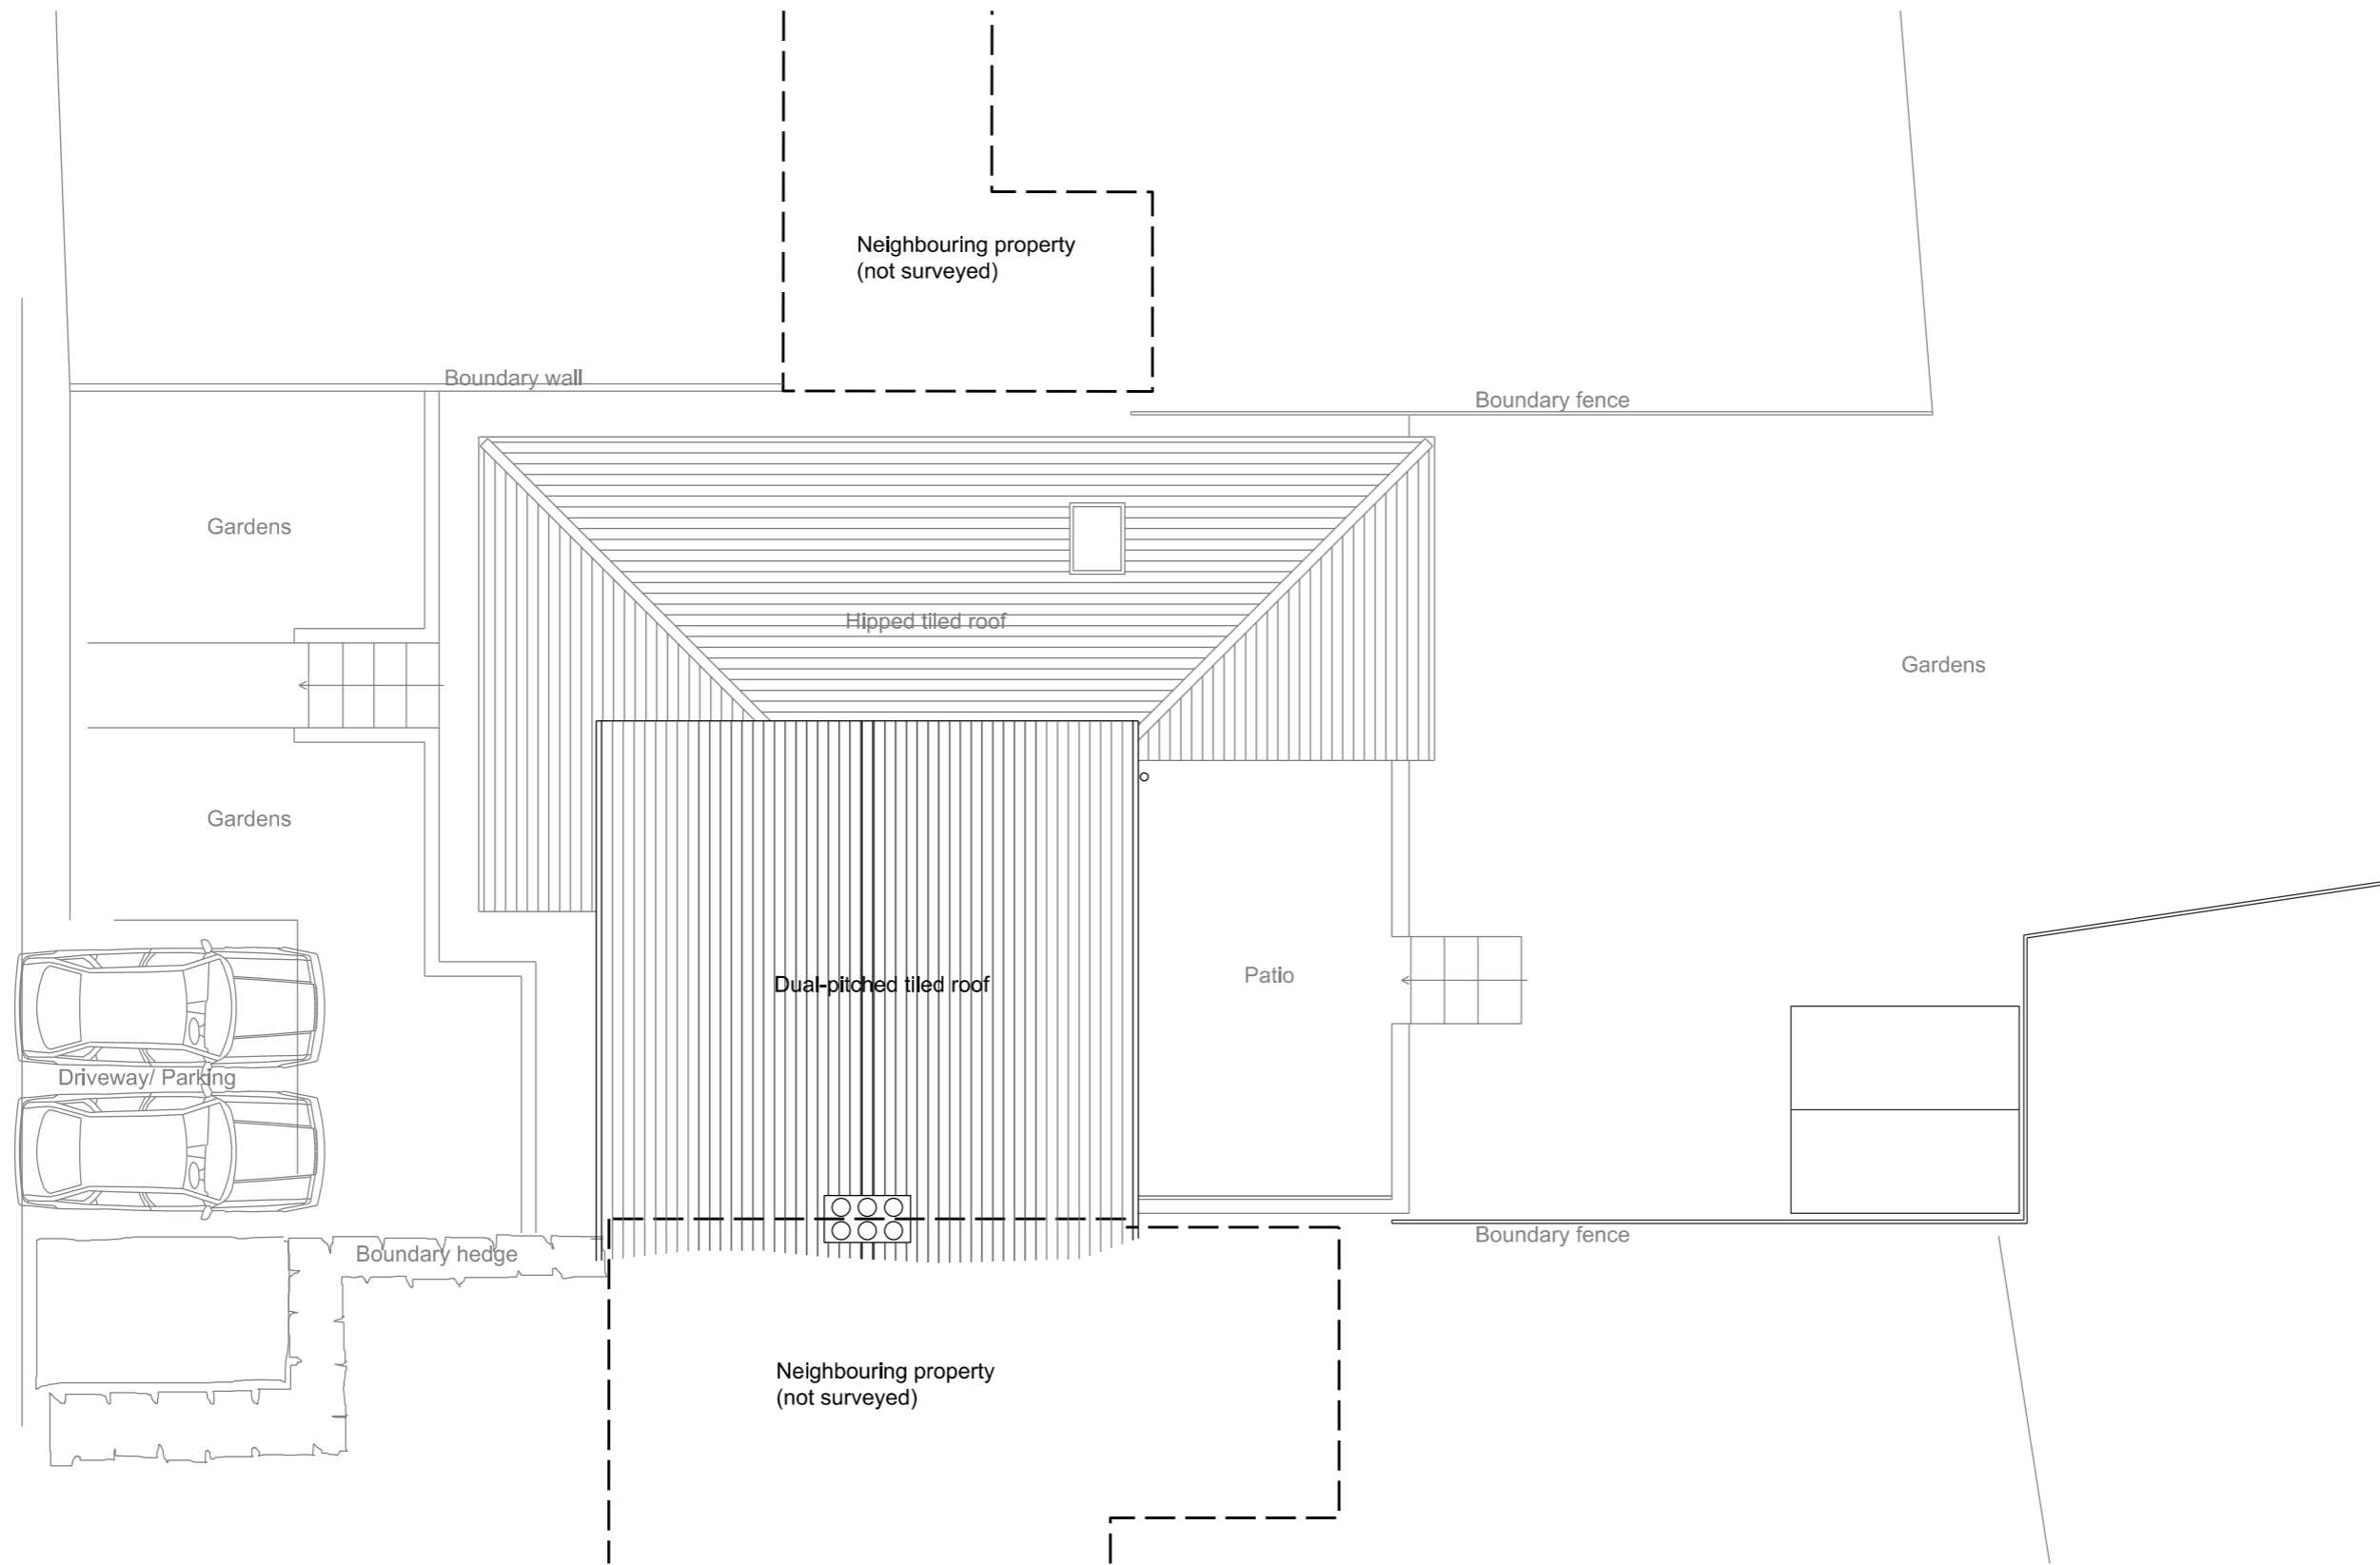

FIELD ROAD

ROOF PLAN

Note: Responsibility is not accepted for errors made by others in scaling from this drawing. All dimensions to be confirmed on site.

SUNDIAL HOUSE DESIGNS

16 Folly Lane, Stroud, Glos, GL5 1SD Tel: 07789 537629

Drawing Title:	Roof Plan - Existing		
Project Name:	4 Field Road	Scale:	1-100@A3
Drawing No:	SHD-4FR-SUR-05-O	Date:	Jan 2024
Revision:	-		