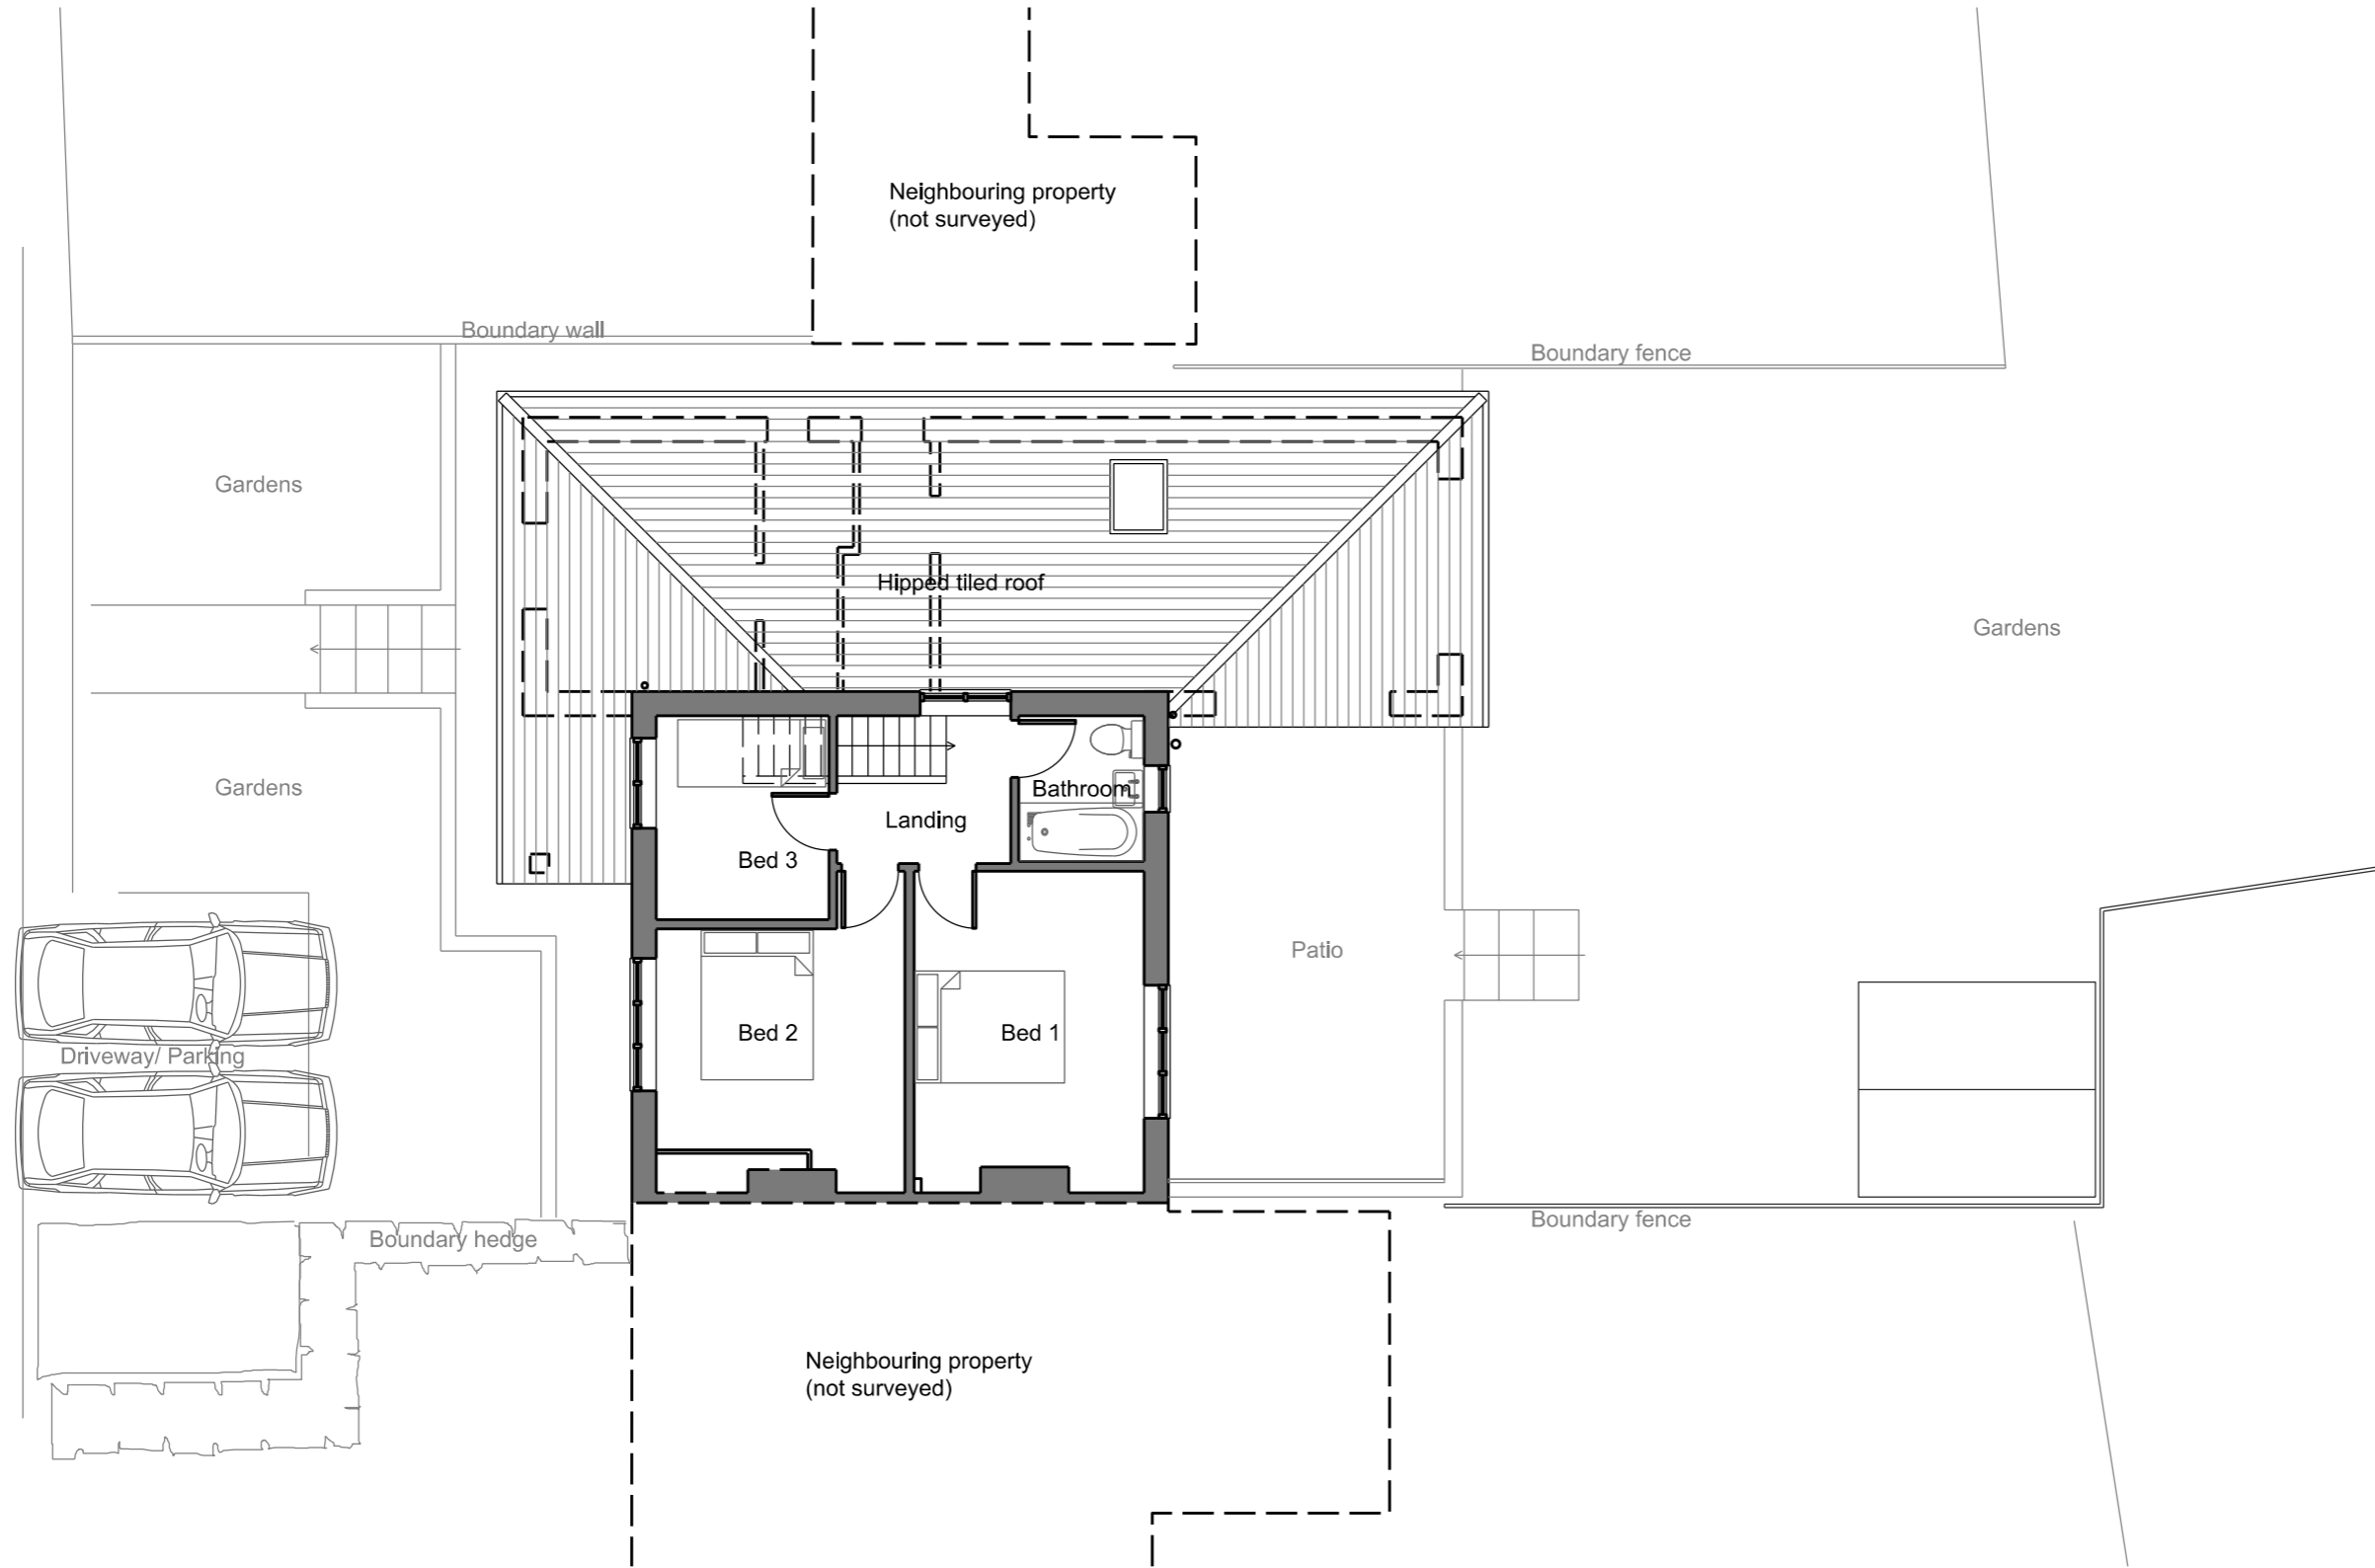

FIELD ROAD

FIRST FLOOR PLAN

Note: Responsibility is not accepted for errors made by others in scaling from this drawing. All dimensions to be confirmed on site.

SUNDIAL HOUSE DESIGNS

16 Folly Lane, Stroud, Glos, GL5 1SD Tel: 07789 537629

Drawing Title:	First Floor Plan - Existing		
Project Name:	4 Field Road	Scale:	1-100@A3
Drawing No:	SHD-4FR-SUR-04-O	Date:	Jan 2024
Revision:	-		