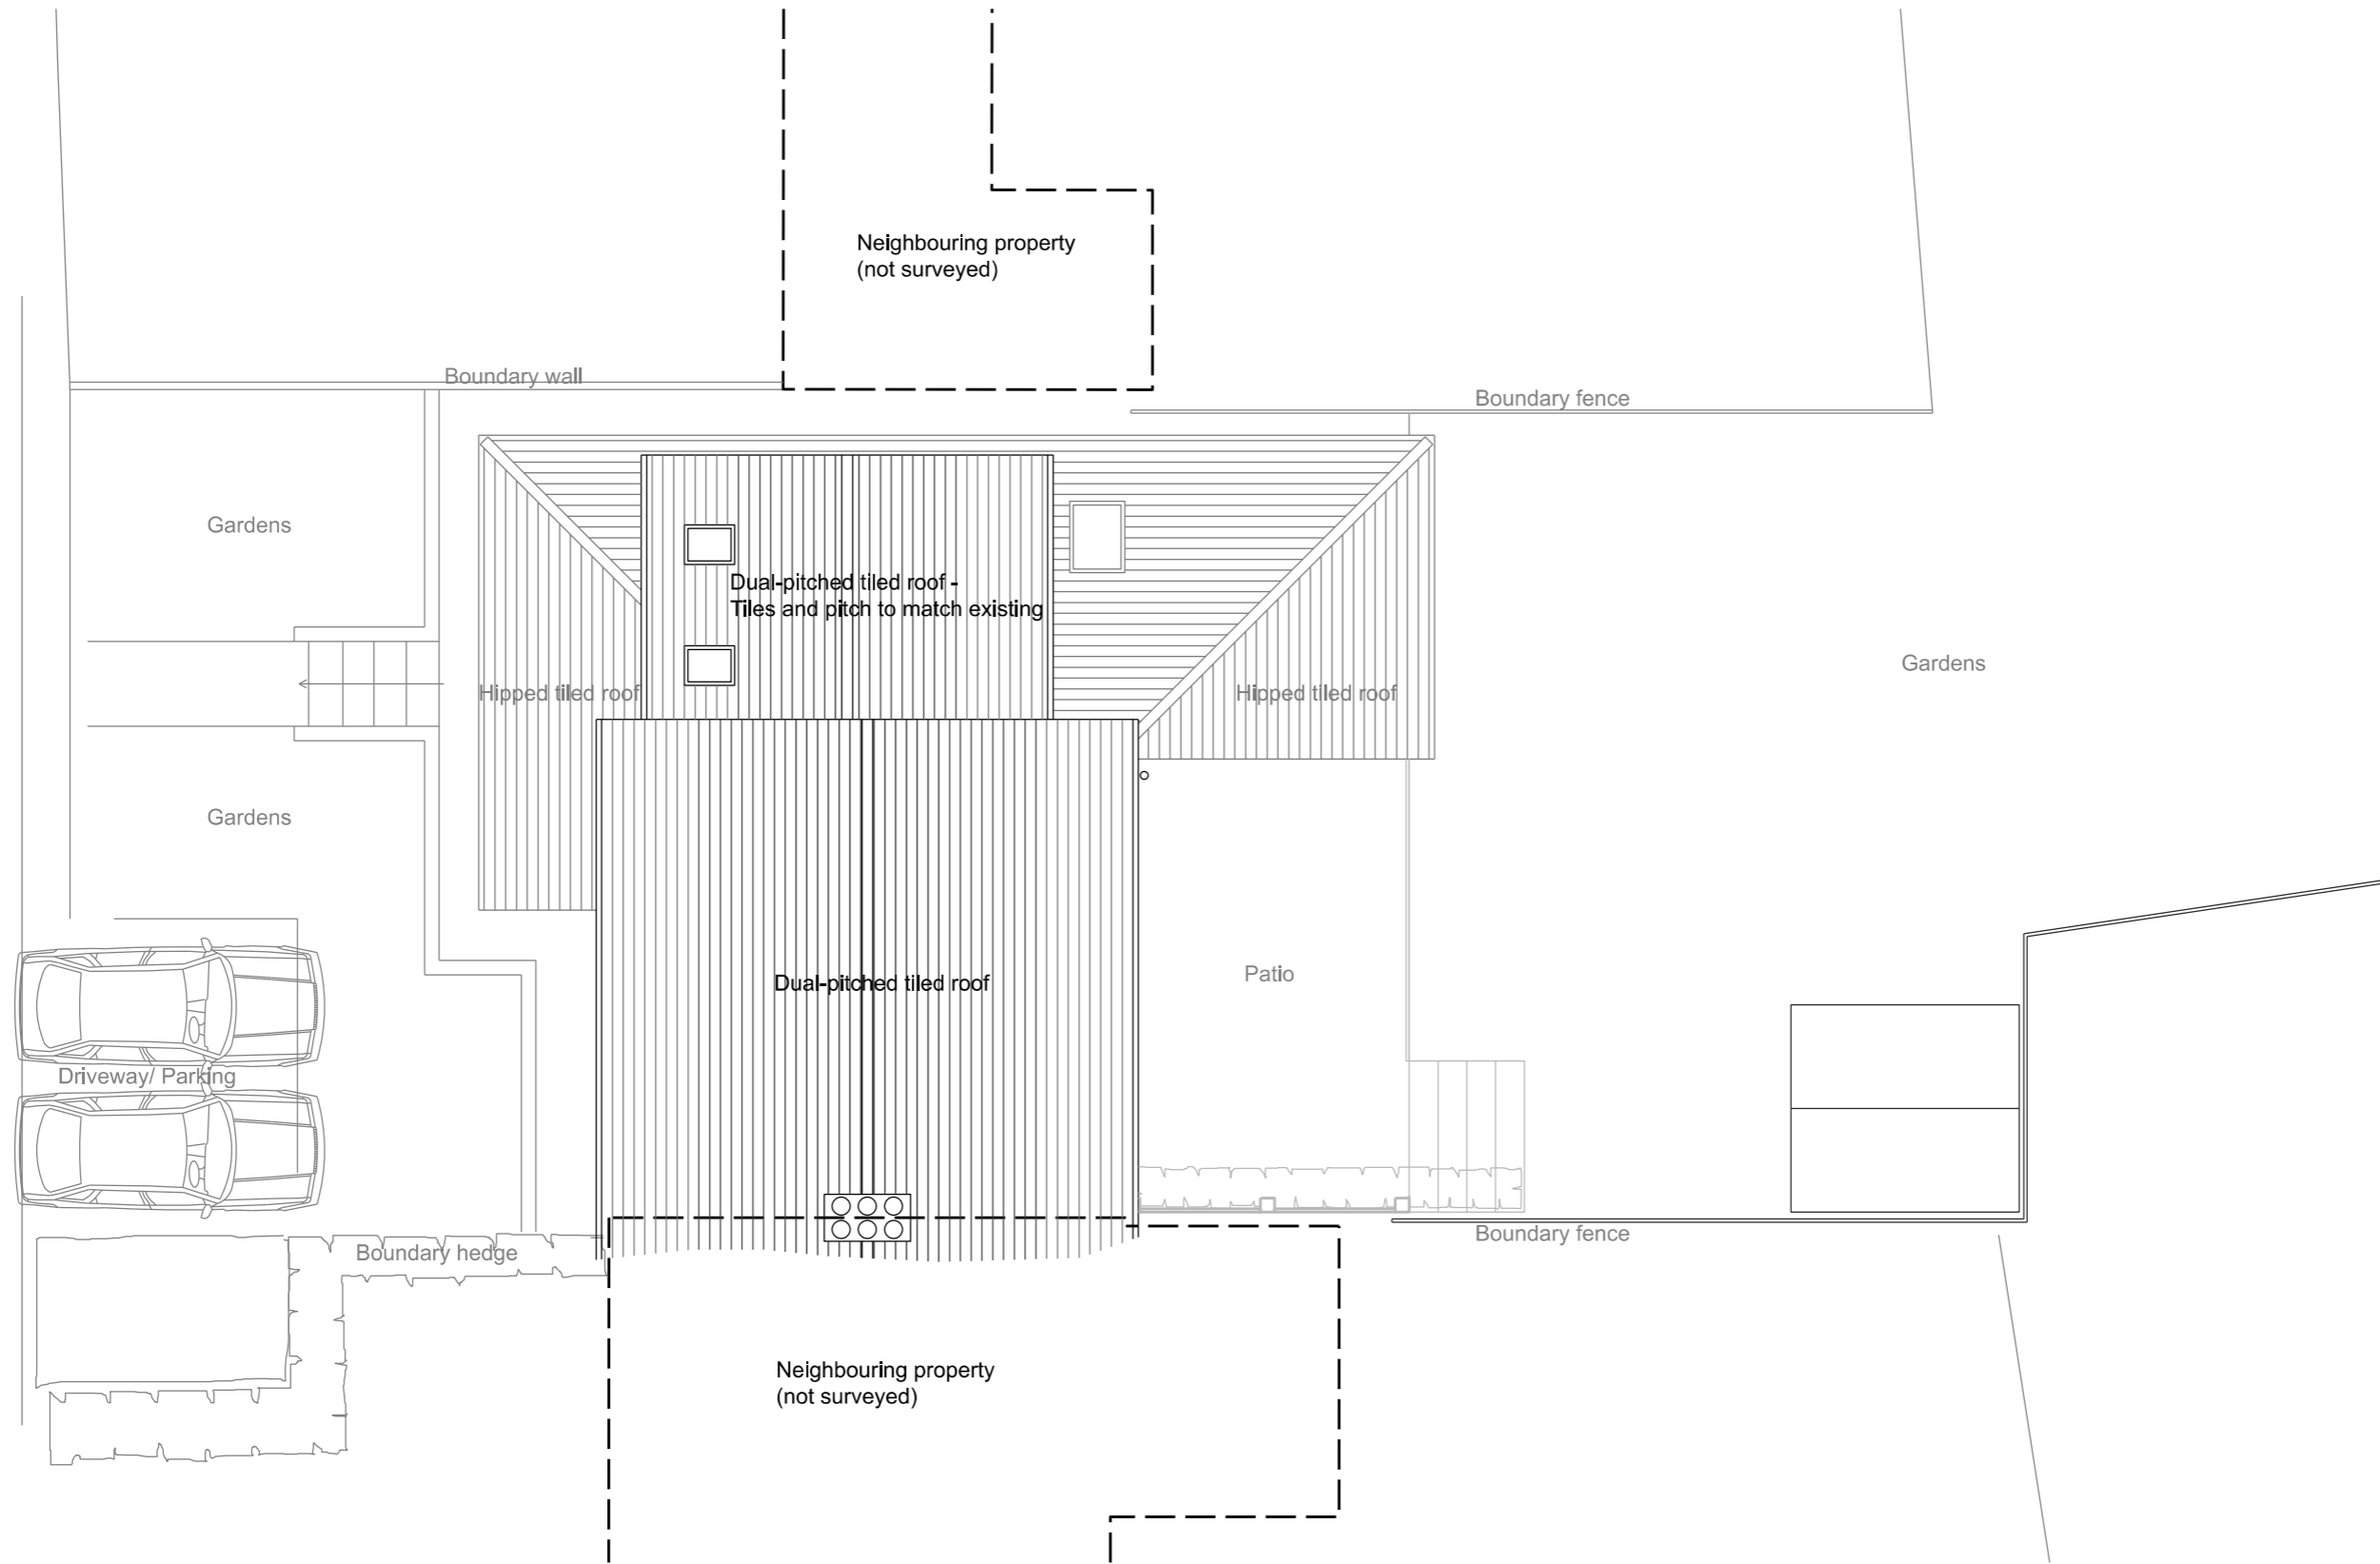

FIELD ROAD

ROOF PLAN

Note: Responsibility is not accepted for errors made by others in scaling from this drawing.  
 All dimensions to be confirmed on site.

### SUNDIAL HOUSE DESIGNS

16 Folly Lane, Stroud, Glos, GL5 1SD Tel: 07789 537629

Drawing Title:	Roof Plan - Proposed		
Project Name:	4 Field Road	Scale:	1-100@A3
Drawing No:	SHD-4FR-PROP-11-O	Date:	April 2024
Revision:	-		