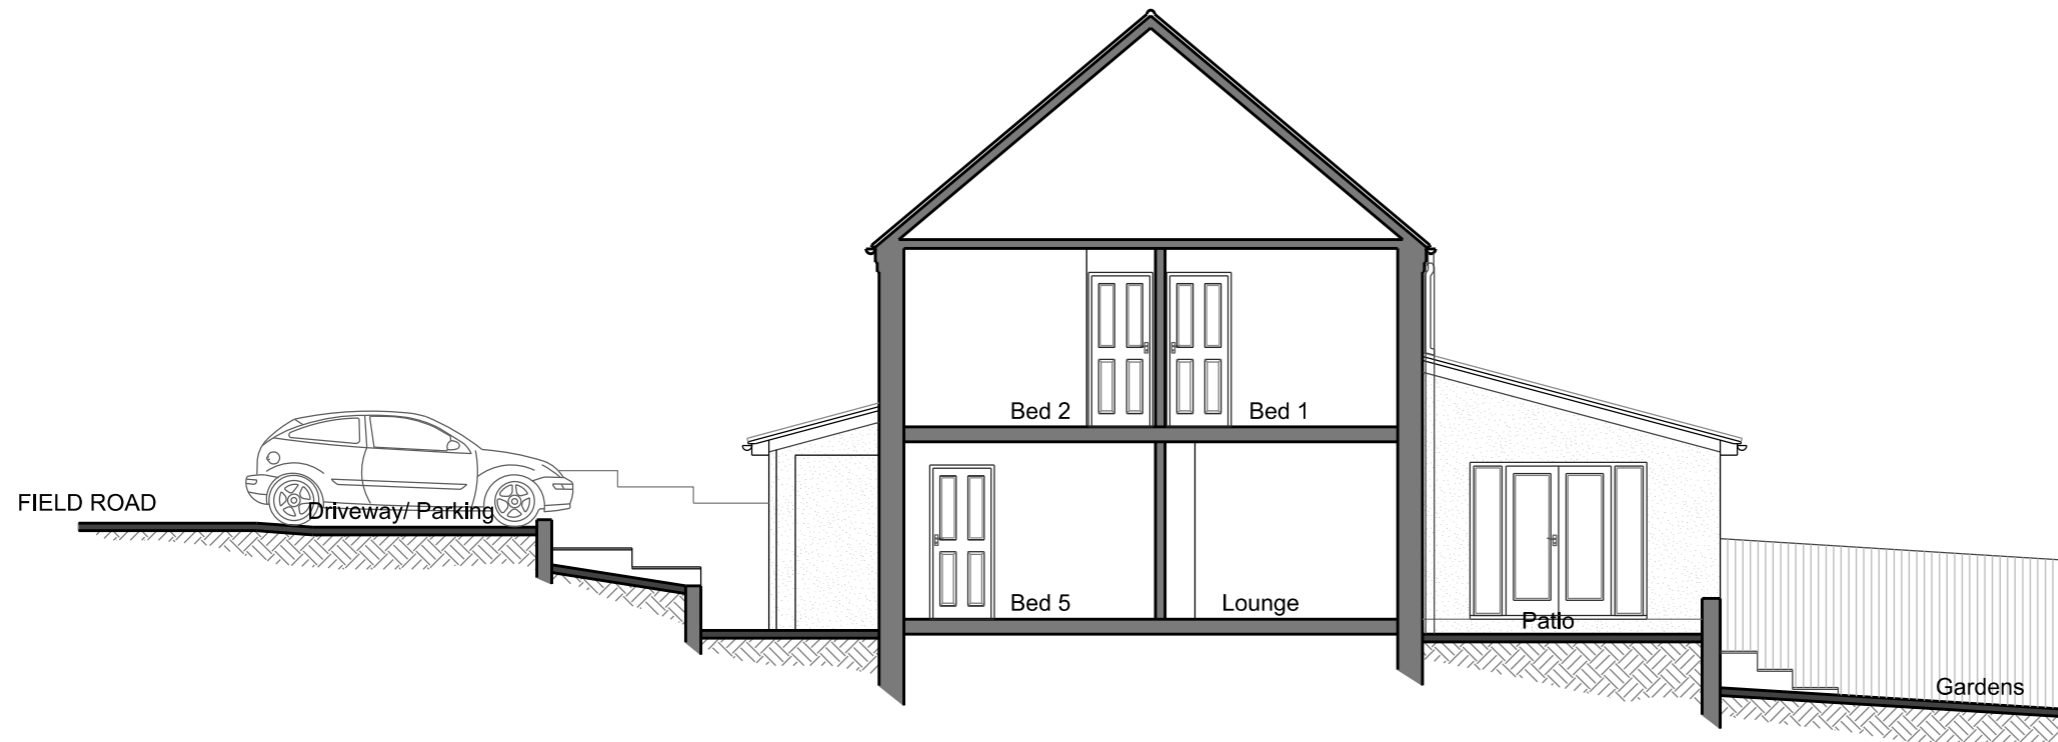

NORTH ELEVATION

SOUTH ELEVATION/ SECTION

Note: Responsibility is not accepted for errors made by others in scaling from this drawing. All dimensions to be confirmed on site.

SUNDIAL HOUSE DESIGNS			
16 Folly Lane, Stroud, Glos, GL5 1SD Tel: 07789 537629			
Drawing Title:	North and South Elevations - Existing		
Project Name:	4 Field Road	Scale:	1-100@A3
Drawing No:	SHD-4FR-SUR-06-O	Date:	Jan 2024
Revision:	-		