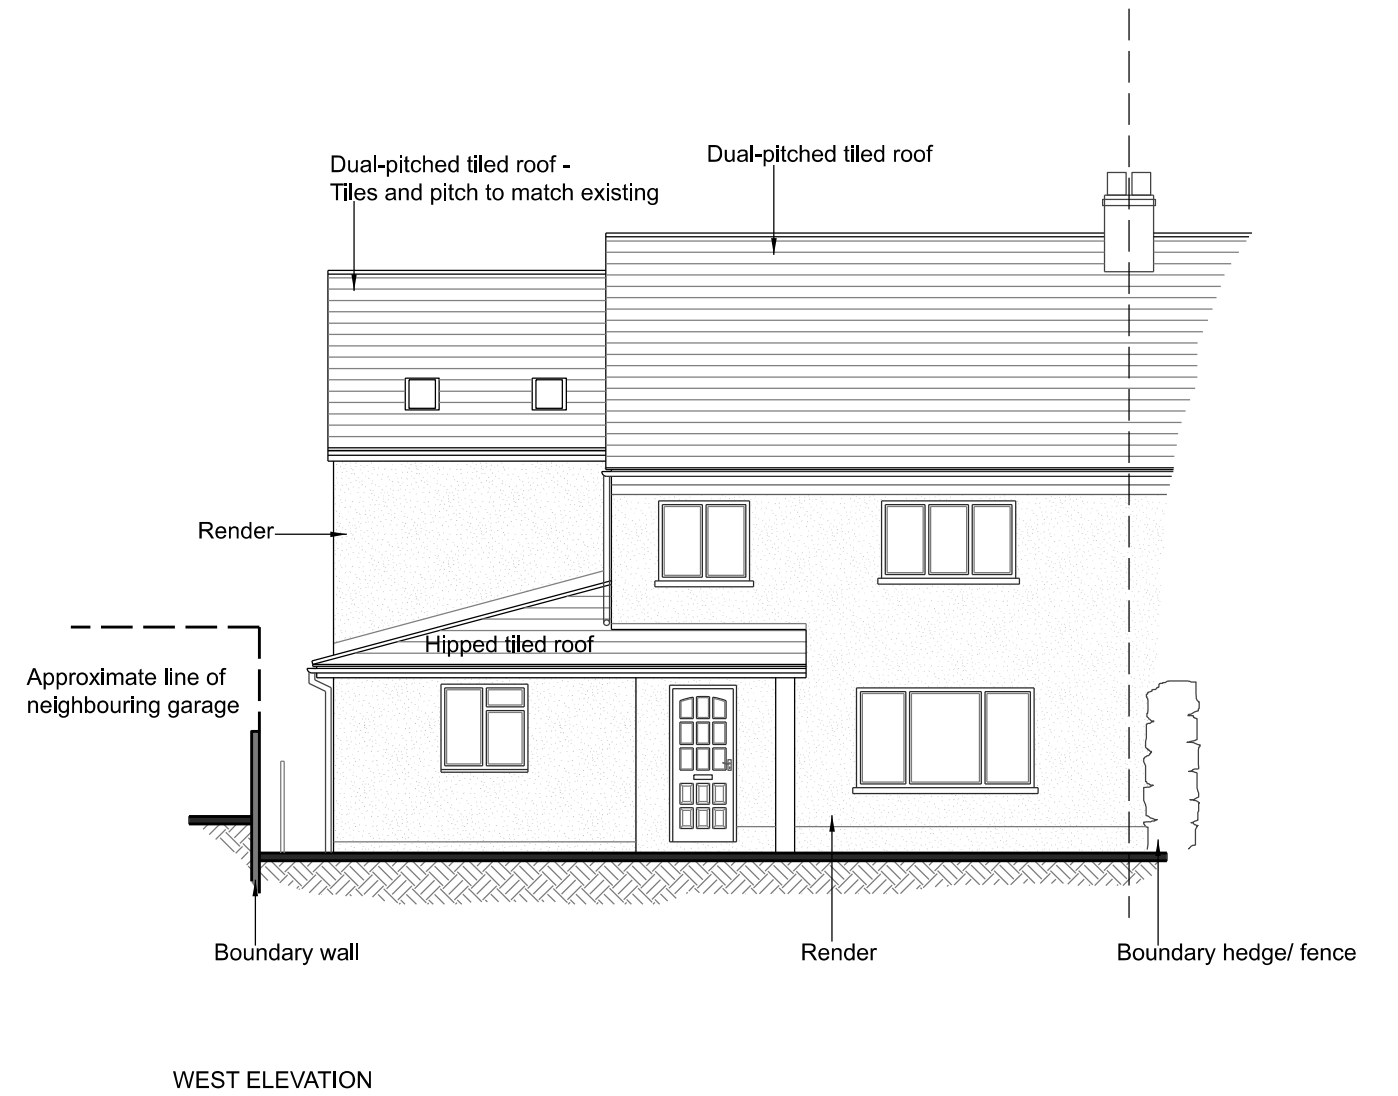

EAST ELEVATION

WEST ELEVATION

Note: Responsibility is not accepted for errors made by others in scaling from this drawing. All dimensions to be confirmed on site.

SUNDIAL HOUSE DESIGNS			
16 Folly Lane, Stroud, Glos, GL5 1SD Tel: 07789 537629			
Drawing Title:	East and West Elevations - Proposed		
Project Name:	4 Field Road	Scale:	1-100@A3
Drawing No:	SHD-4FR-PROP-13-O	Date:	April 2024
Revision:	-		