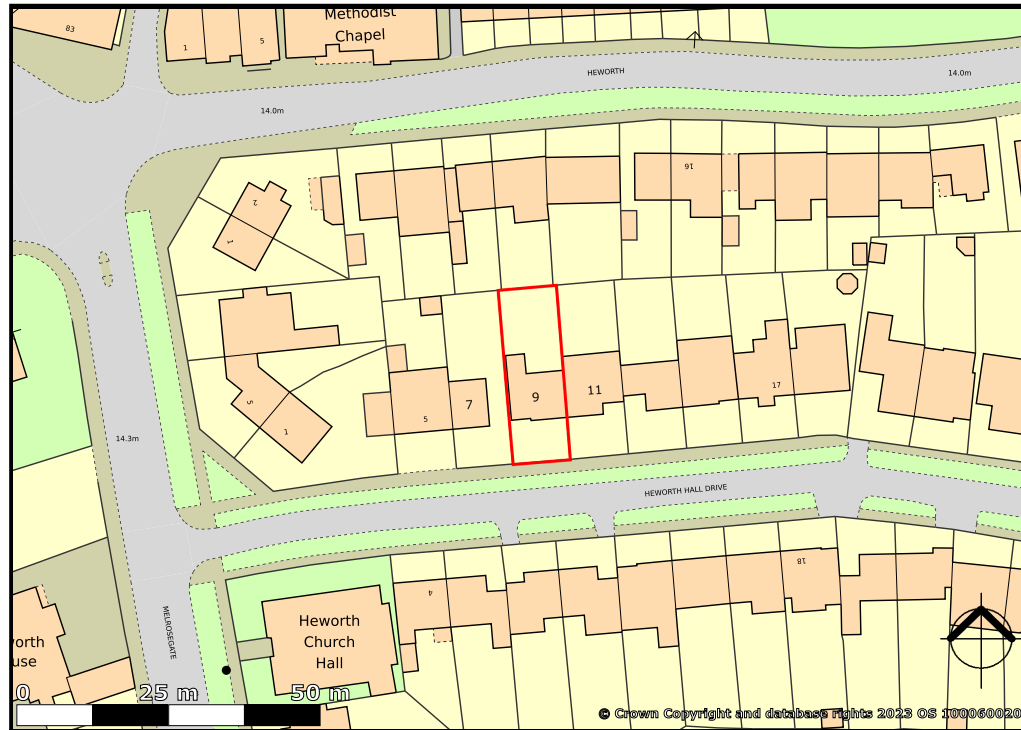

9 Heworth Hall Drive, York, YO31 1AG

created on **edozo**

Plotted Scale - 1:1,250