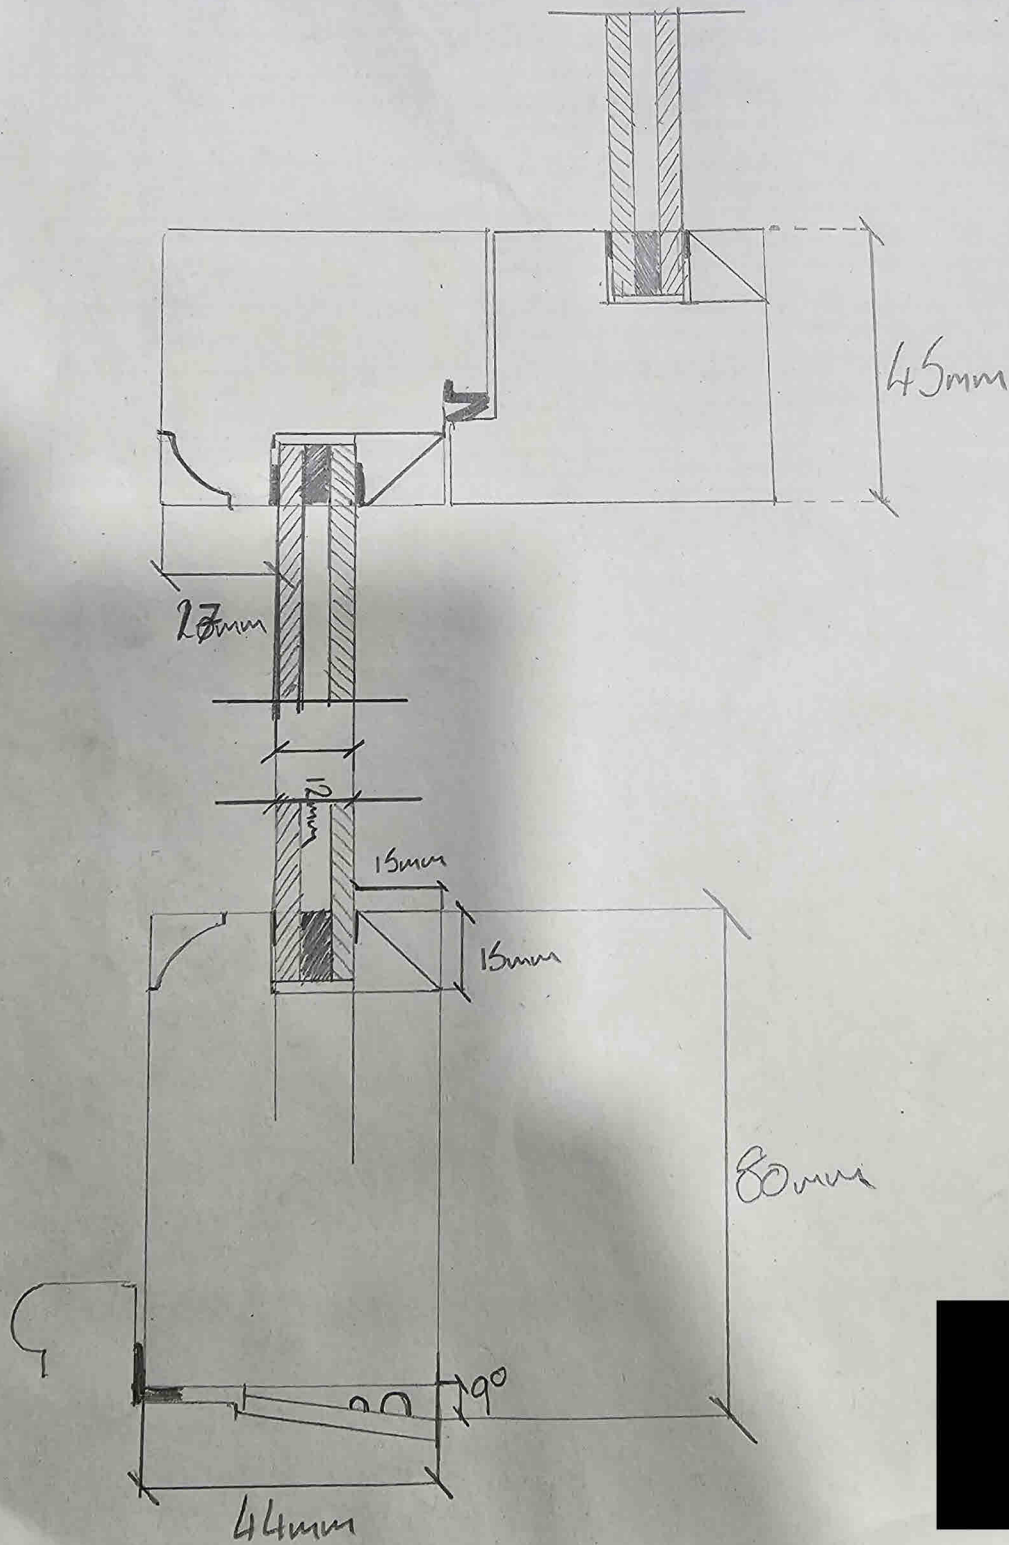

1.1

Meeting Styles & bottom rail

160mm