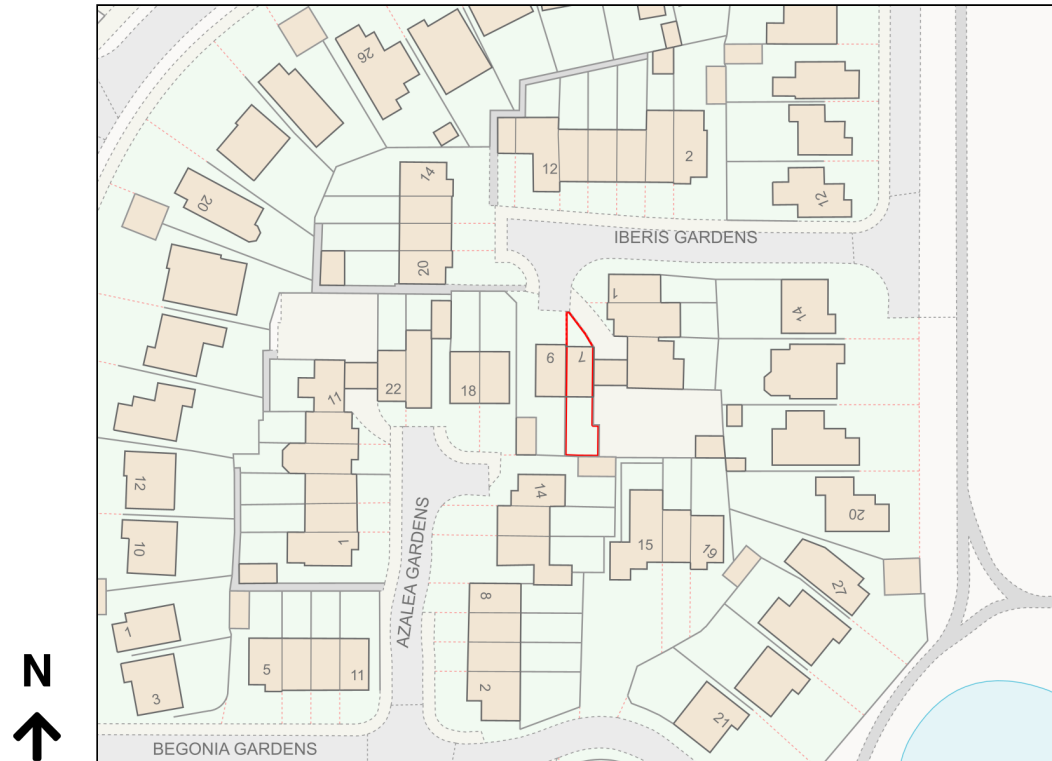

Location Plan

Site Address: 7, Iberis Gardens, Bold, WA9 4FY

Date Produced: 08-Apr-2024

Scale: 1:1250 @A4

Planning Portal Reference: PP-12924856v2