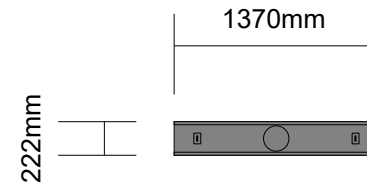

Proposed Bus Shelter advertising unit, Single-sided Digital

(Image shown above is for illustrative purposes only)

Title: Proposed Bus Shelter advertising unit, Single-sided Digital

Drawing: Elevations

Date: 15/08/2022

Dwg. No: PY4176/002E

Scale: 1:50@A4