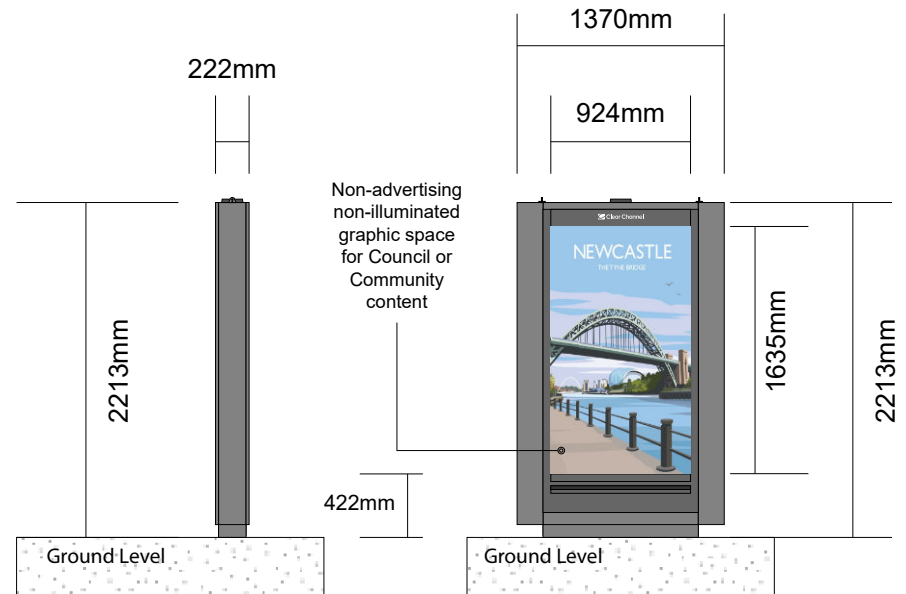

Proposed Bus Shelter advertising unit, Single-sided Digital

(Image shown above is for illustrative purposes only)

Title: Proposed Bus Shelter advertising unit, Single-sided Digital

Drawing: Elevations

Date: 15/08/2022

Dwg. No: PY4176/002E

Scale: 1:50@A4