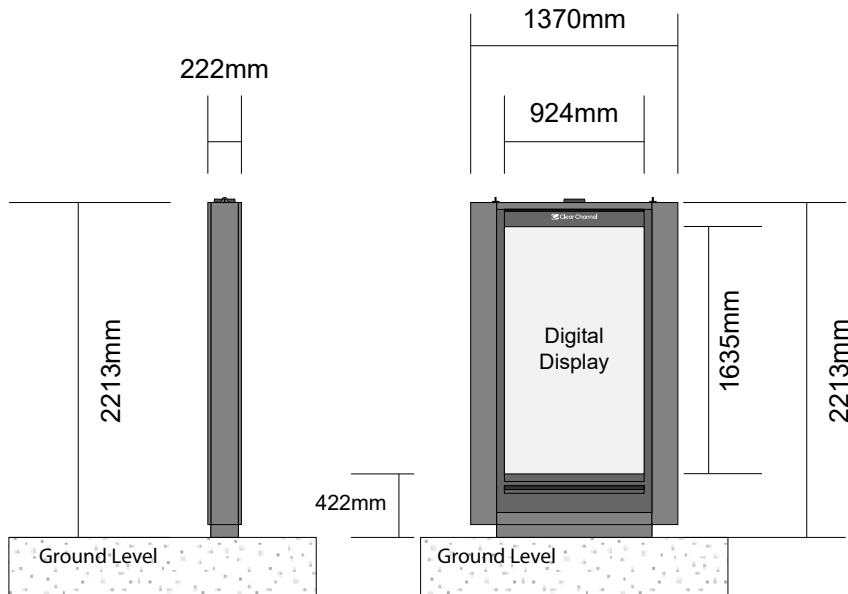

Proposed Bus Shelter advertising unit, Single-sided Digital

(Image shown above is for illustrative purposes only)

Title: Proposed Bus Shelter advertising unit, Single-sided Digital

Drawing: Elevations

Date: 15/08/2022

Dwg. No: PY4176/002E

Scale: 1:50@A4