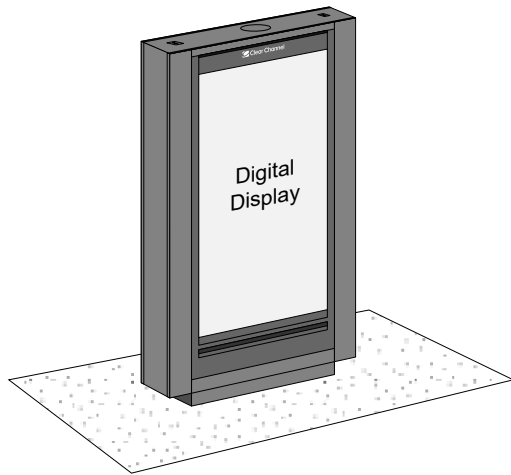

Proposed Bus Shelter advertising unit, Single-sided Digital

(Image shown above is for illustrative purposes only)

Title: Proposed Bus Shelter advertising unit, Single-sided Digital

Drawing: Elevations

Date: 15/08/2022