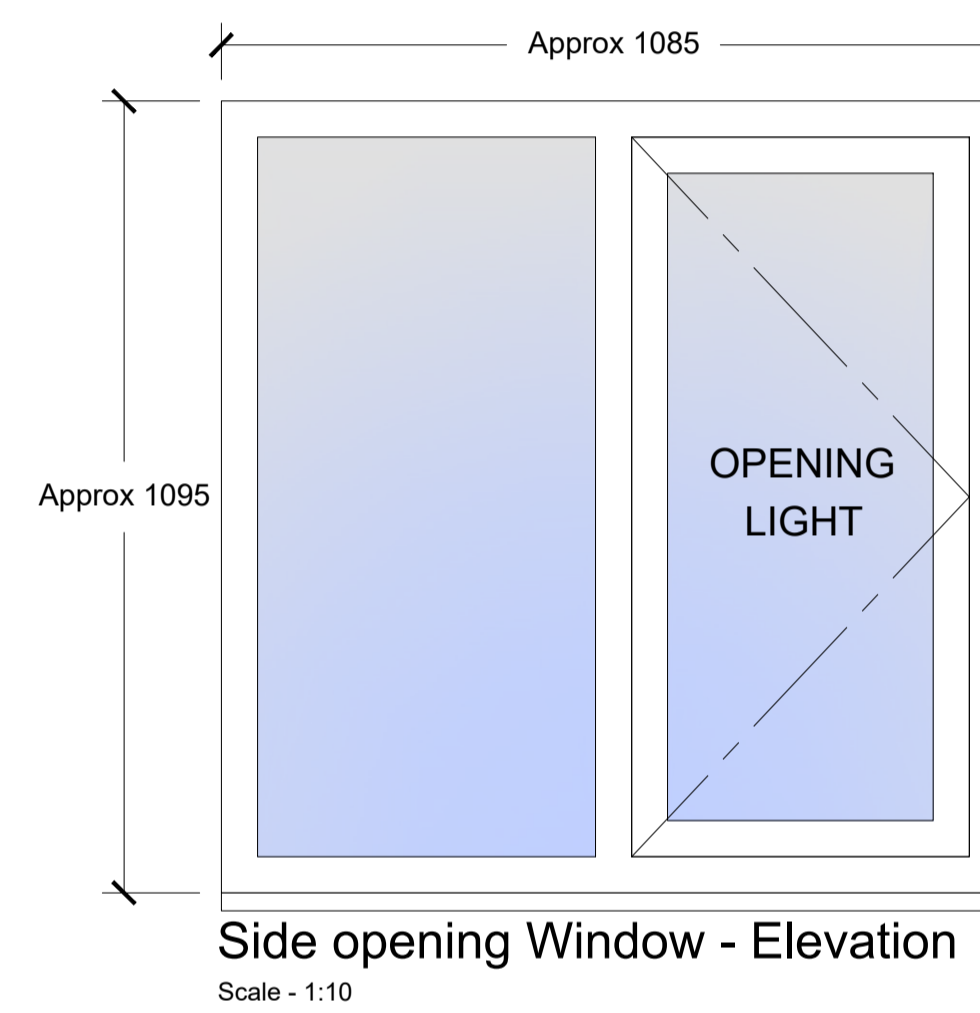

Side opening Window - Section Thru
Scale - 1:2

Rev. Amendment	Date
-	-
JUST ARCHITECTURE <small>Design & Development to the limits you set. Tel - 07875 298051</small>	
PROJECT NORWAY DOVECOTE BLYTH WORKSHOP S81 BHG	
DRAWING TITLE WINDOW DETAIL	
DRAWING No. 659/21/01	REVISION -
SCALE A1 1:2	SCALE A3 1:4
DATE APRIL 2024	
PLANNING	