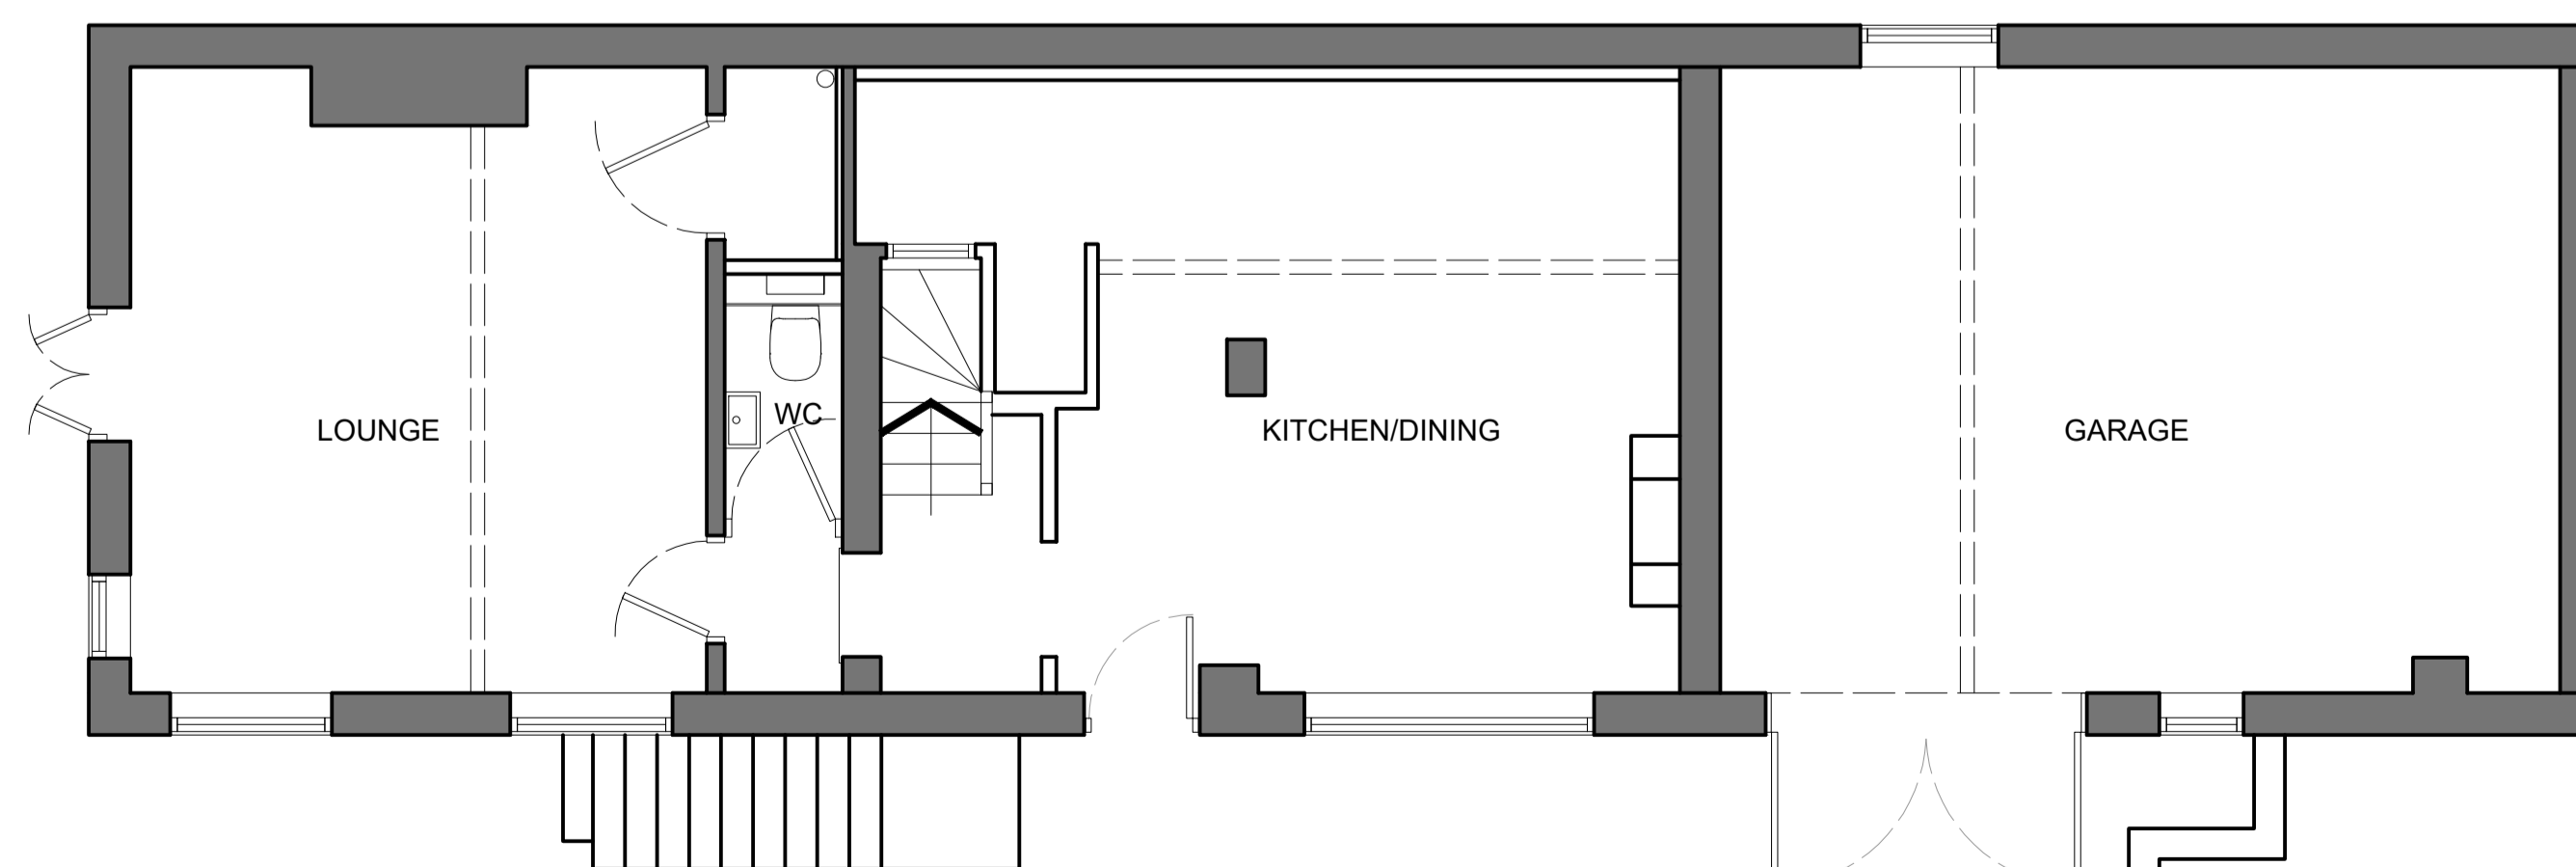

G A P L A N - S E C O N D F L O O R

SCALE 1:50

G A P L A N - F I R S T F L O O R

SCALE 1:50

G A P L A N - G R O U N D F L O O R

SCALE 1:50

Rev. Amendment	Date
-	-

JUST ARCHITECTURE
Design & Development to the limits you set. Tel: -07875 298051

PROJECT	NORNAY DOVECOTE BLYTH WORKSHOP S81 BHG	
DRAWING TITLE	GA PLANS EXISTING	
DRAWING No.	659/01/01	
SCALE A1	SCALE A3	DATE
1:50	1:100	MARCH 2024
EXISTING		REVISION
		-