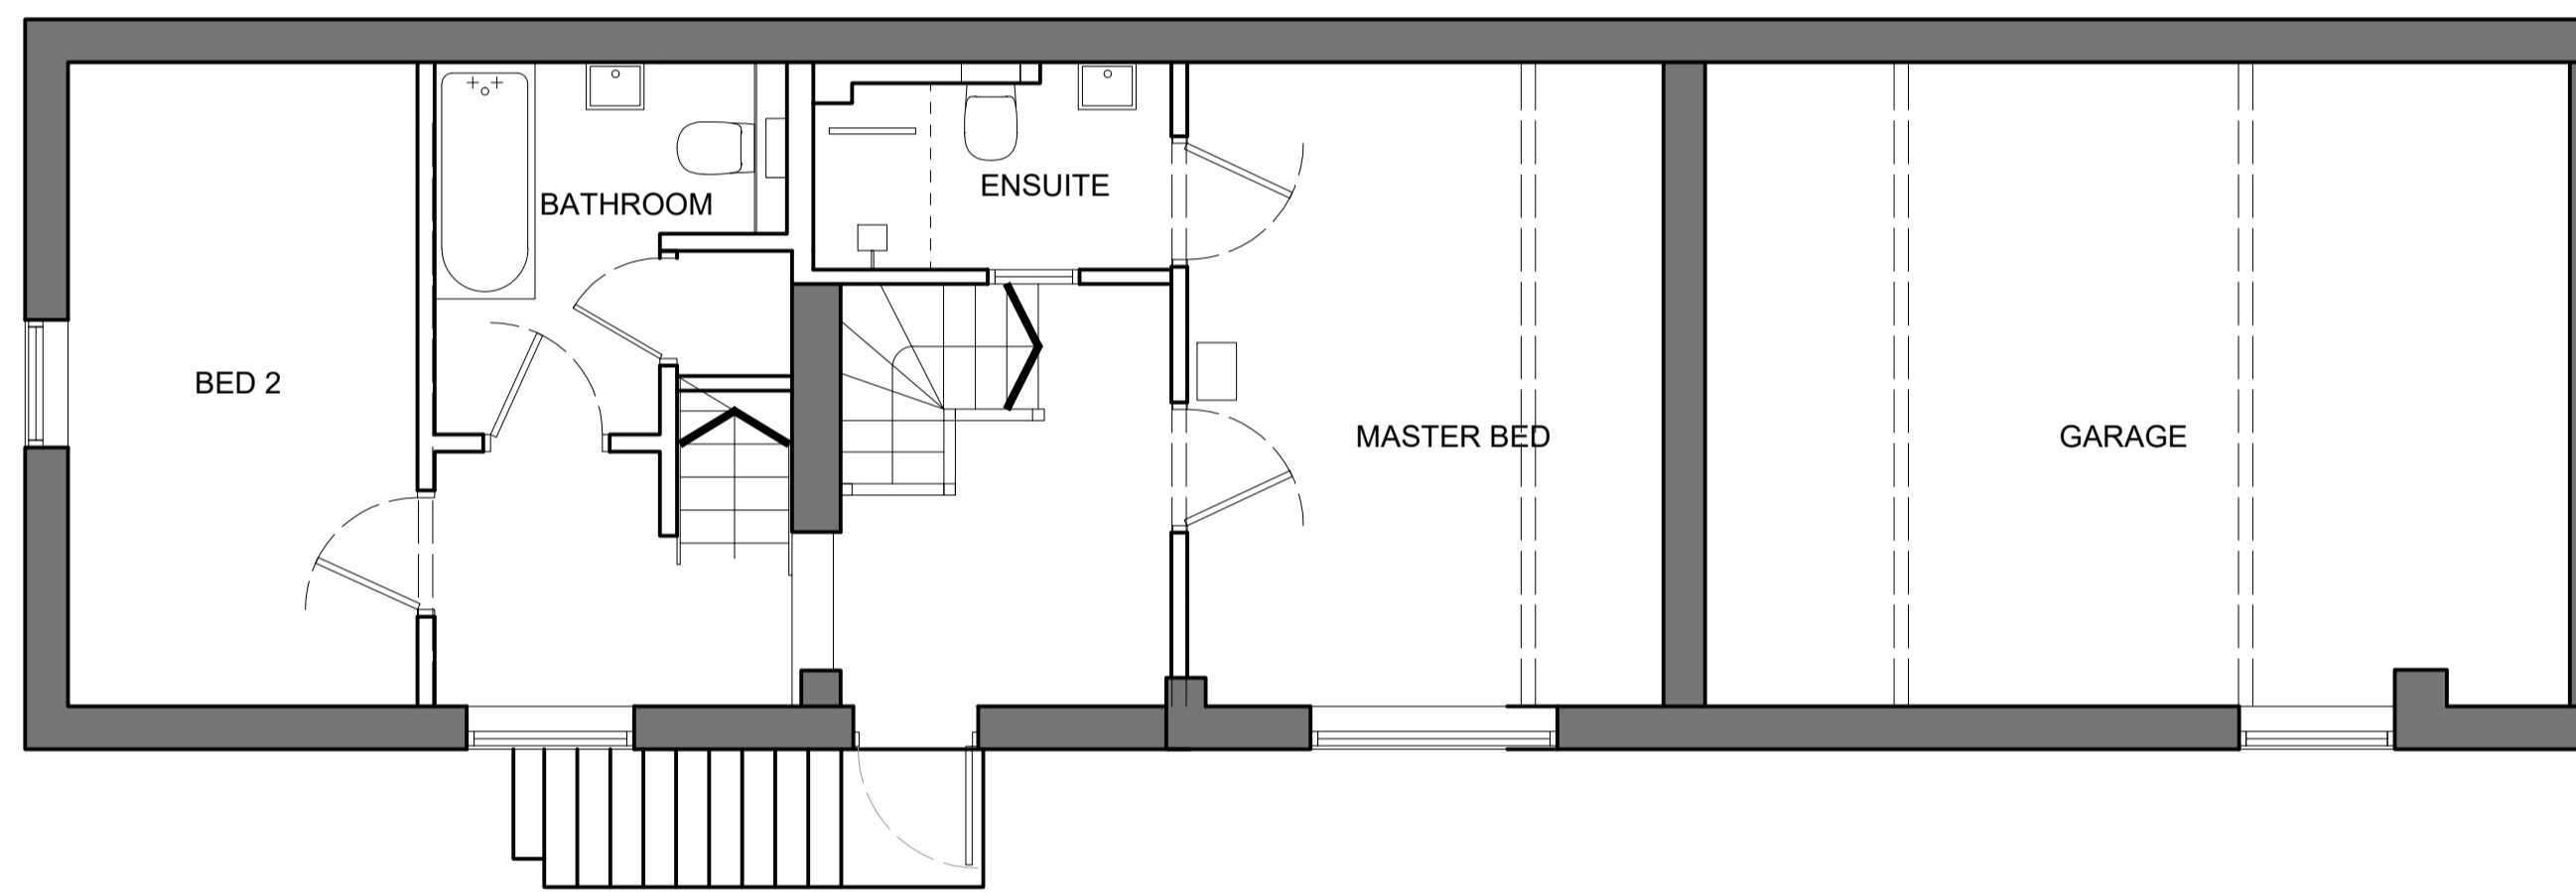

G A P L A N - S E C O N D F L O O R

SCALE 1:50

G A P L A N - F I R S T F L O O R

SCALE 1:50

G A P L A N - G R O U N D F L O O R

SCALE 1:50

Rev. Amendment	Date
-	-

JUST ARCHITECTURE
Design & Development to the limits you set. Tel: -07875 298051

PROJECT	NORNAY DOVECOTE BLYTH WORKSHOP S81 BHG	
DRAWING TITLE	GA PLANS EXISTING	
DRAWING No.	659/01/01	
SCALE A1	SCALE A3	DATE
1:50	1:100	MARCH 2024
EXISTING		REVISION
		-