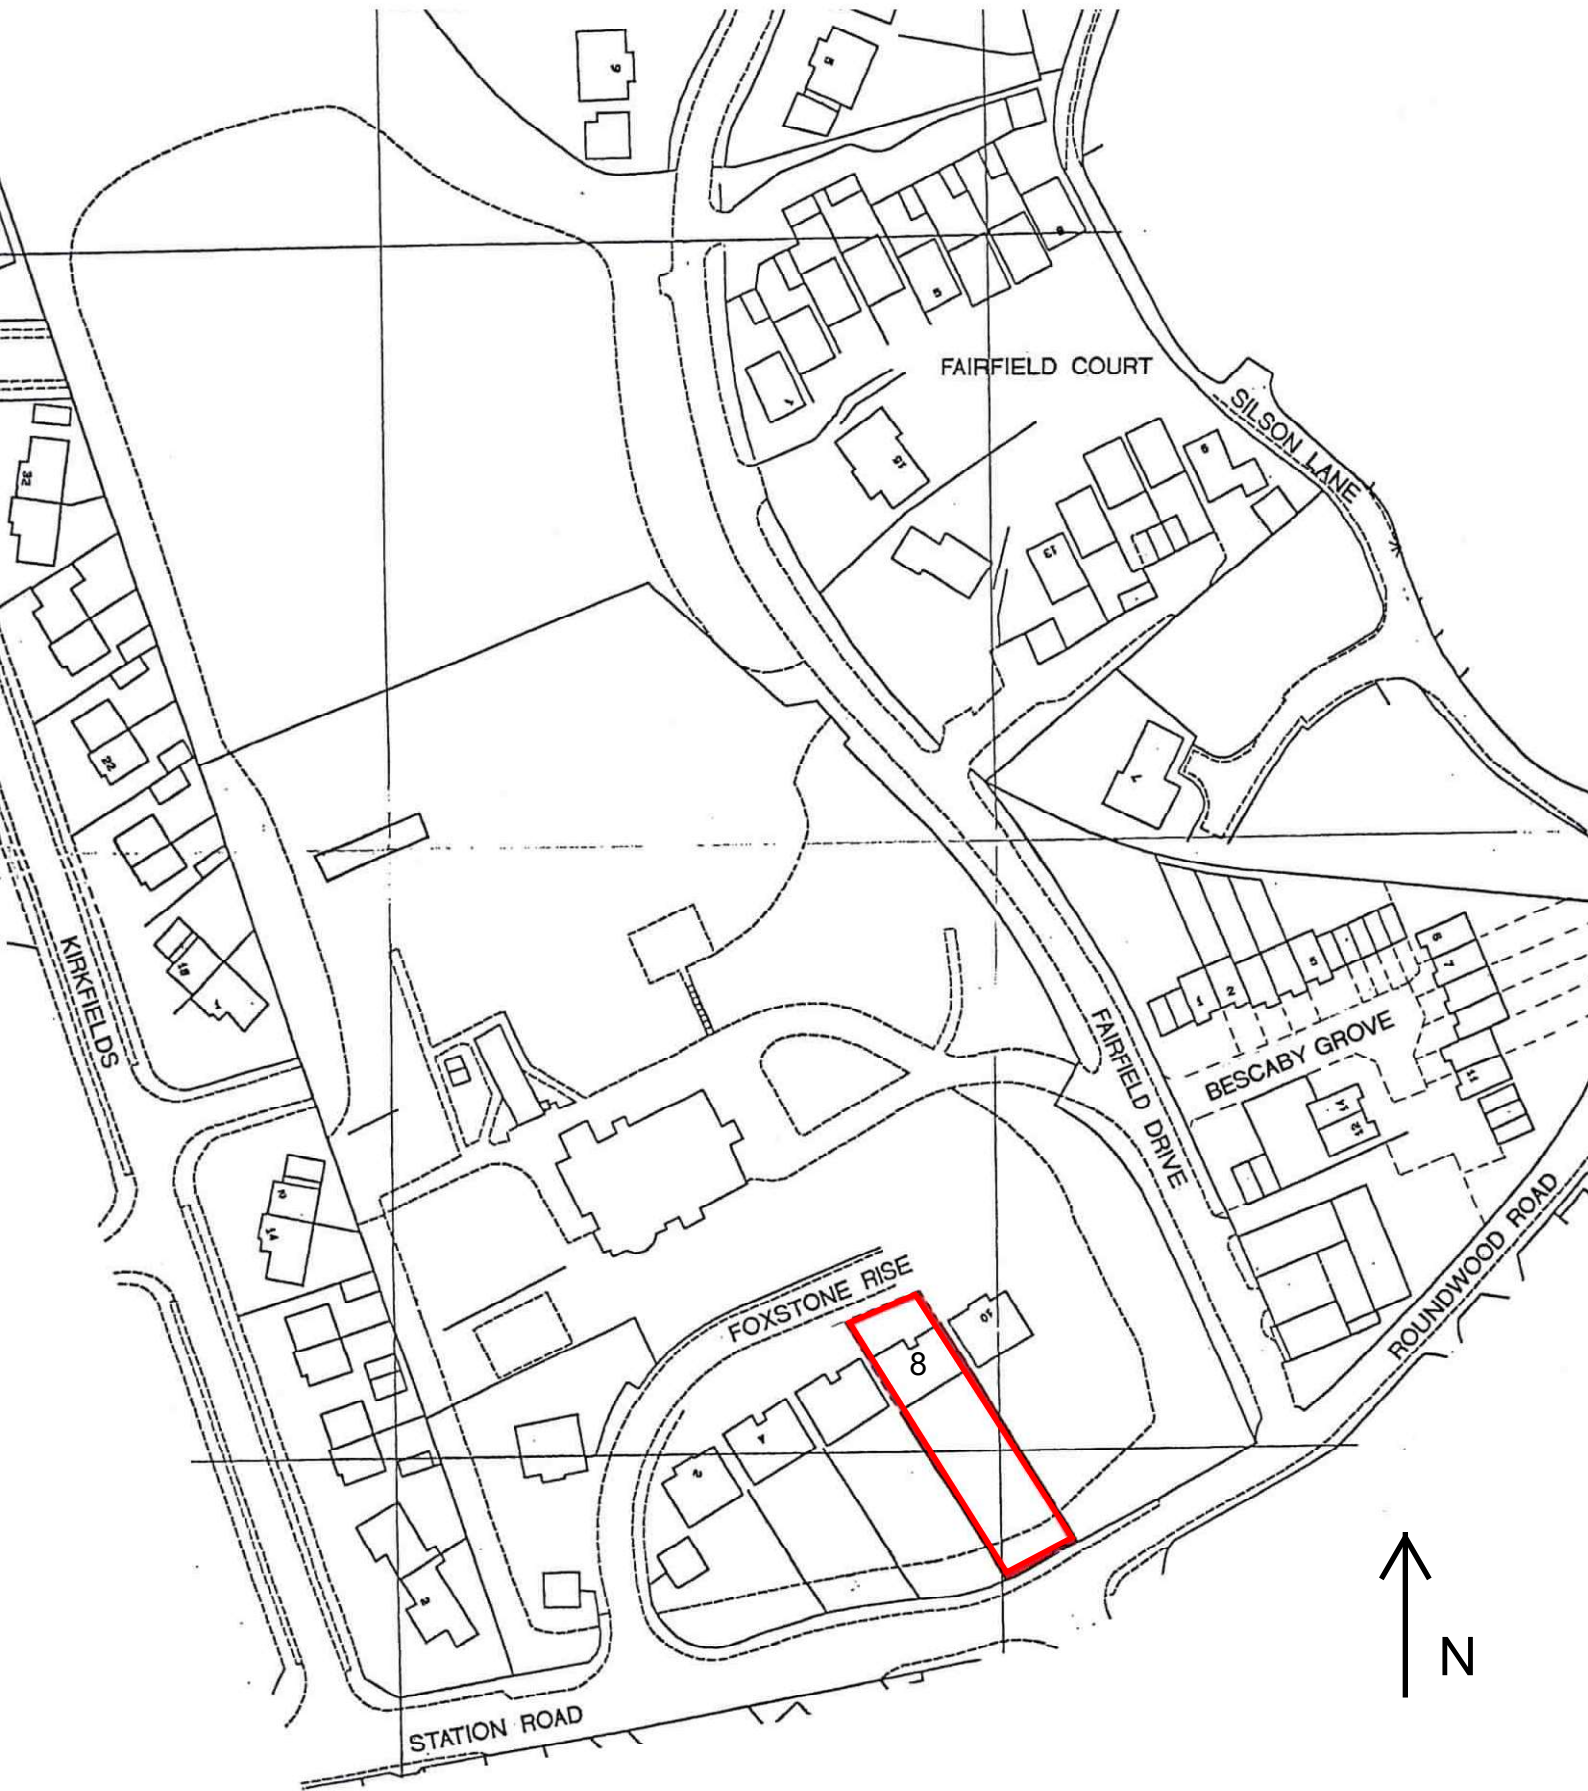

LOCATION MAP SCALE 1:1250@a4

8, Foxstone Rise, Baildon, BD17 6SS