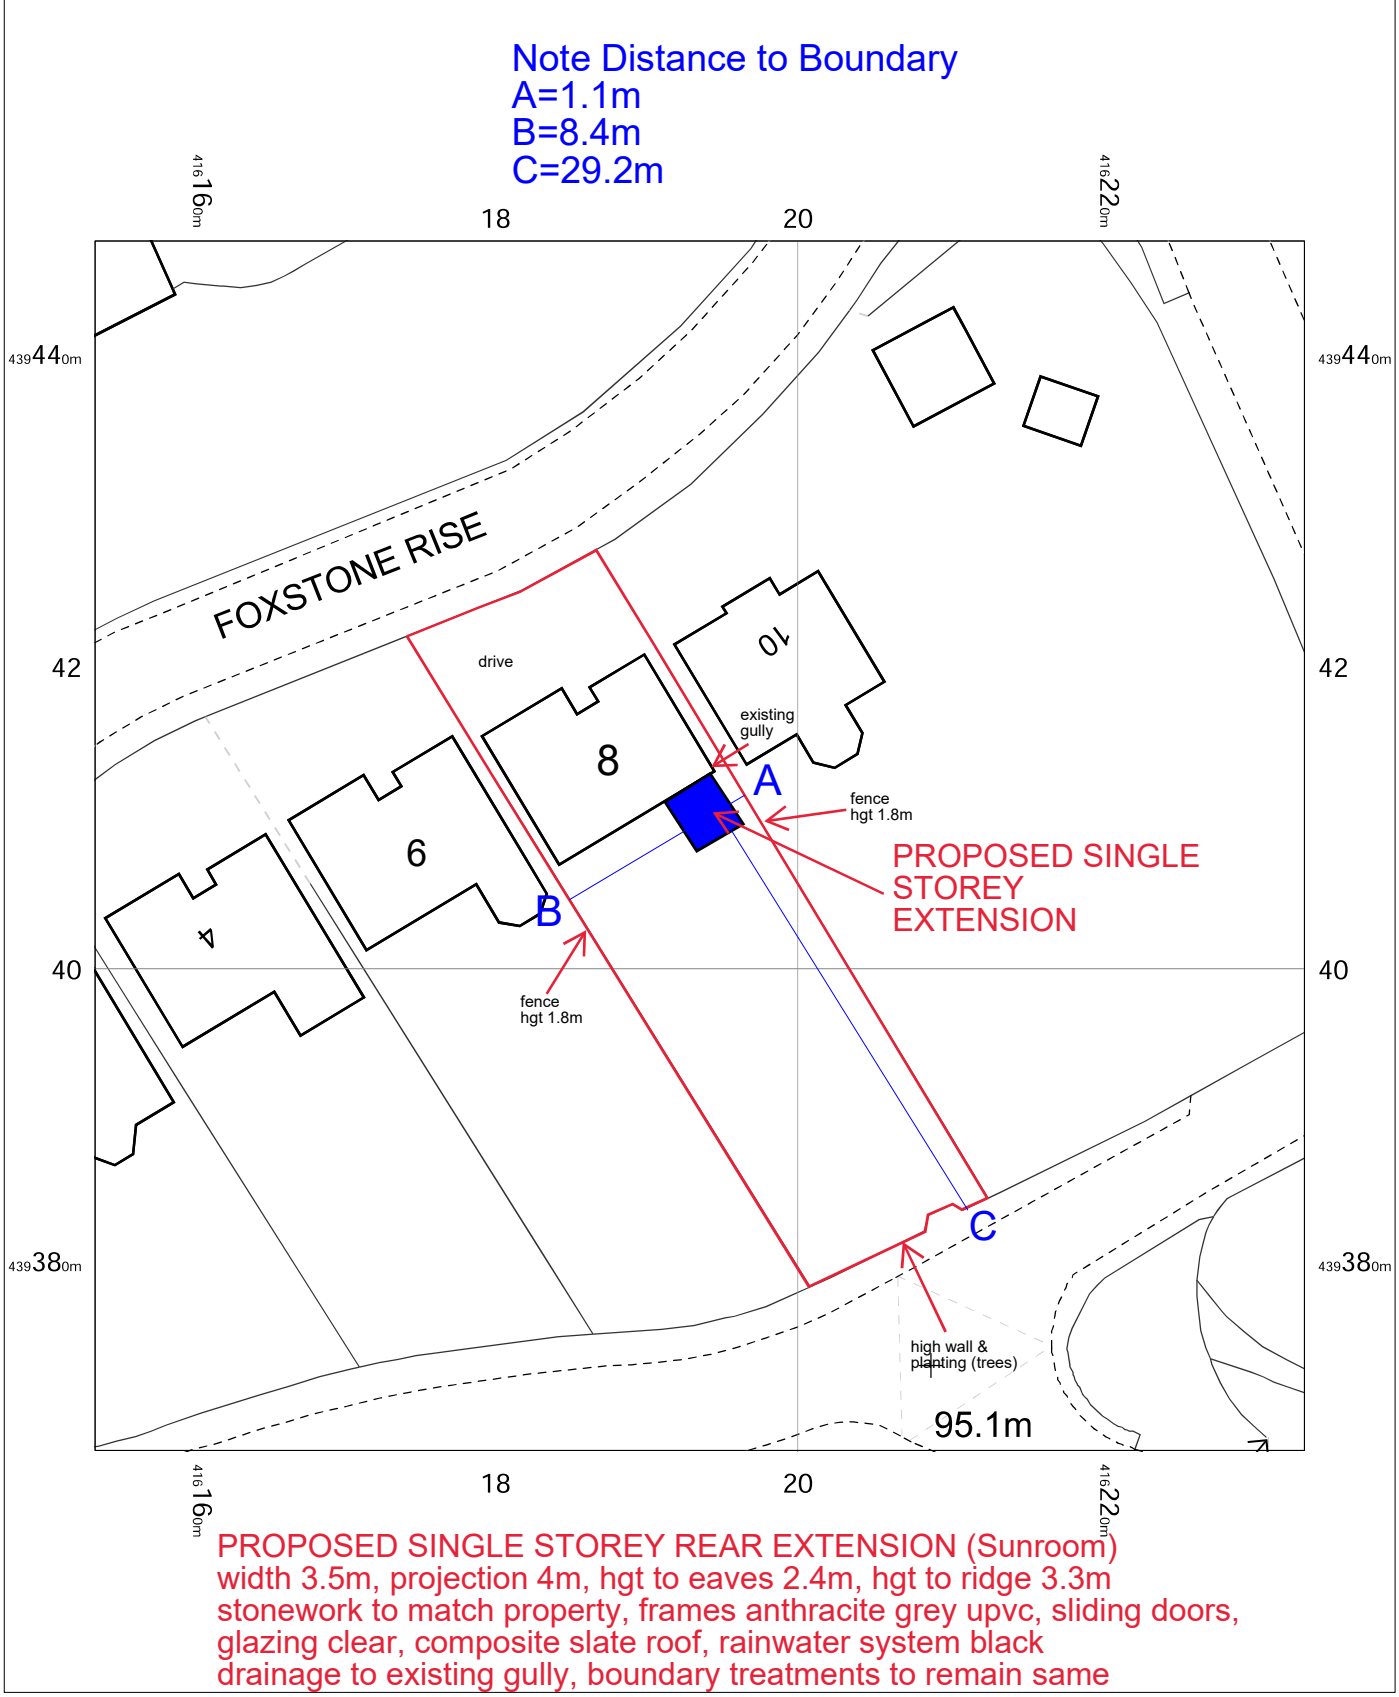

**SITE PLAN SCALE 1:500@A4 8, Foxstone Rise, Baildon, BD17 6SS**

OS MasterMap 1250/2500/10000 scale  
 Monday, March 11, 2024, ID: CM-01153849  
 www.centremapslive.co.uk

1:500 scale print at A4, Centre: 416194 E, 439408 N

©Crown Copyright Ordnance Survey. Licence no. AC0000849896

FOR A BETTER POINT OF VIEW