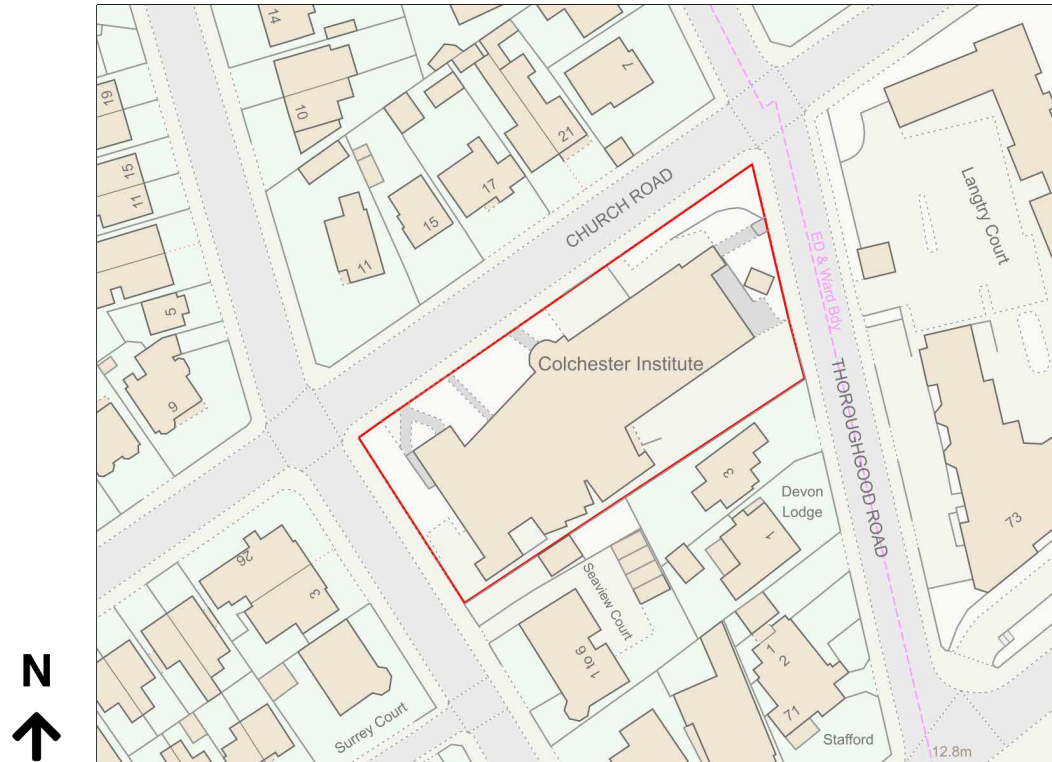

# Location Plan

Site Address: Colchester Institute, Church Road, Clacton On Sea, CO15 6JQ

Date Produced: 31-Jan-2024

Scale: 1:1250 @A4

Planning Portal Reference: PP-12758347v1