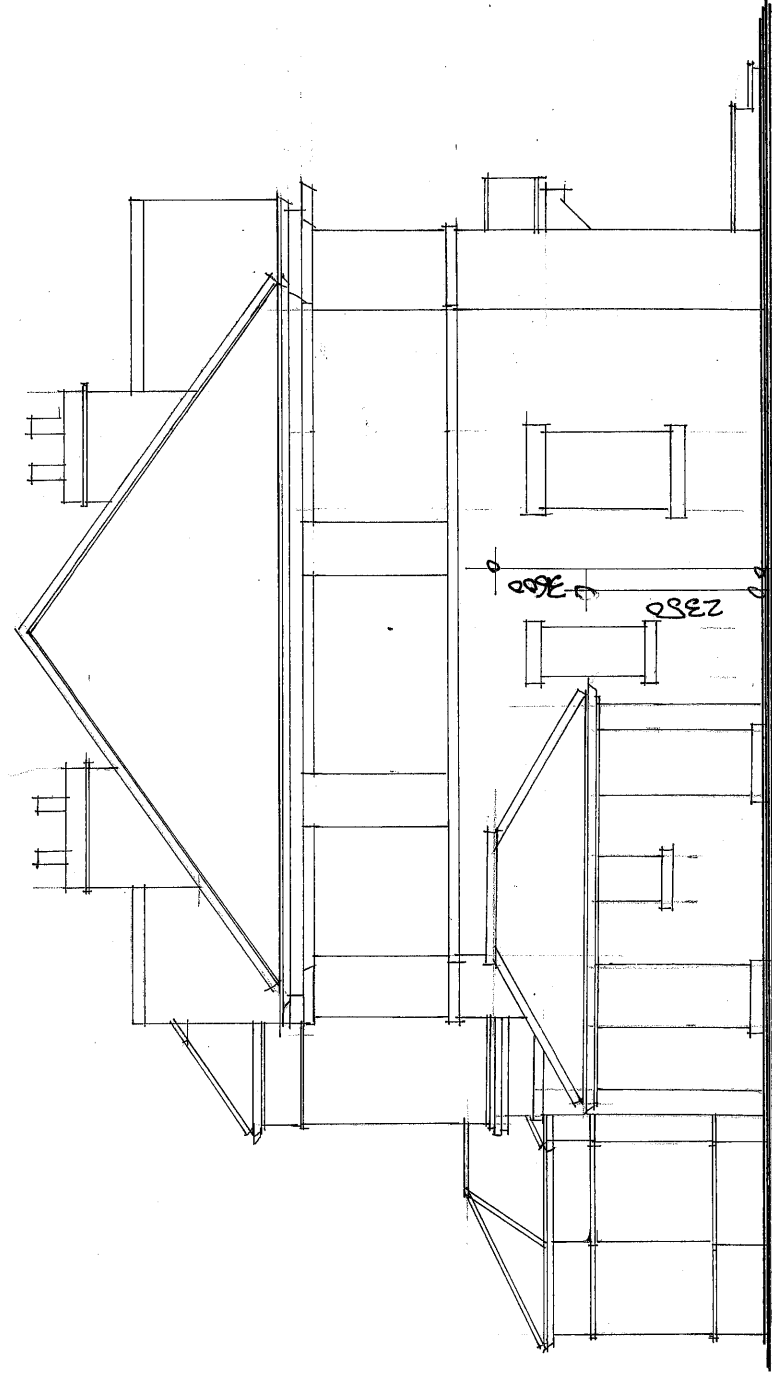

ZINC ROOF COLOUR
GLEY

NEW KENOL

BRUMIT COLOUR 1224

SILIKON TER FINE

NATURAL SLATE ROOF

URC GUTTERS-DRAWNFILES

WHITE WINDOWS

RED FACING BRICKWORK

LC-SILLS

RED BRICKWORK

PROPOSED

EXISTING

Revision:
A APRIL 24 - UPDATED

TITLE: Proposed extension-Wrabness House, Wrabness
Existing & Proposed Elevations

Date: March 2024

Job No: 2023-38

File: 08A

© : Do not scale
from drawings

SCALE: 1:100