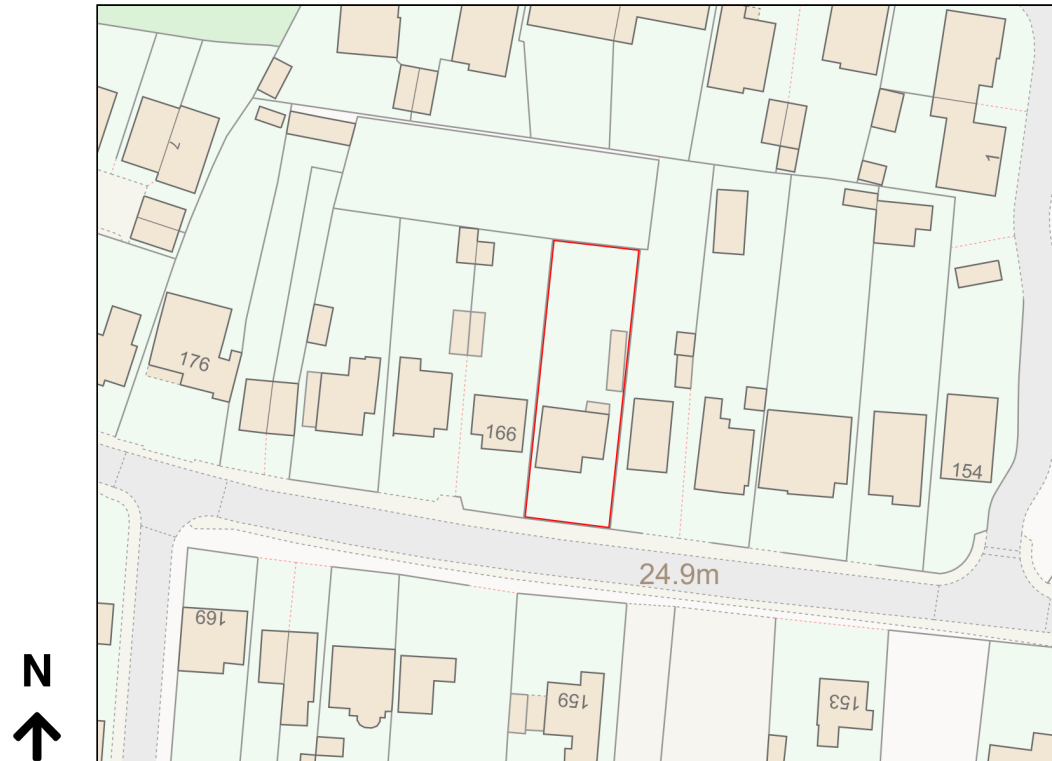

Location Plan

Site Address: 164, Thorpe Road, Kirby Cross, CO13 0NQ

Date Produced: 25-Mar-2024

Scale: 1:1250 @A4

Planning Portal Reference: PP-12914644v1