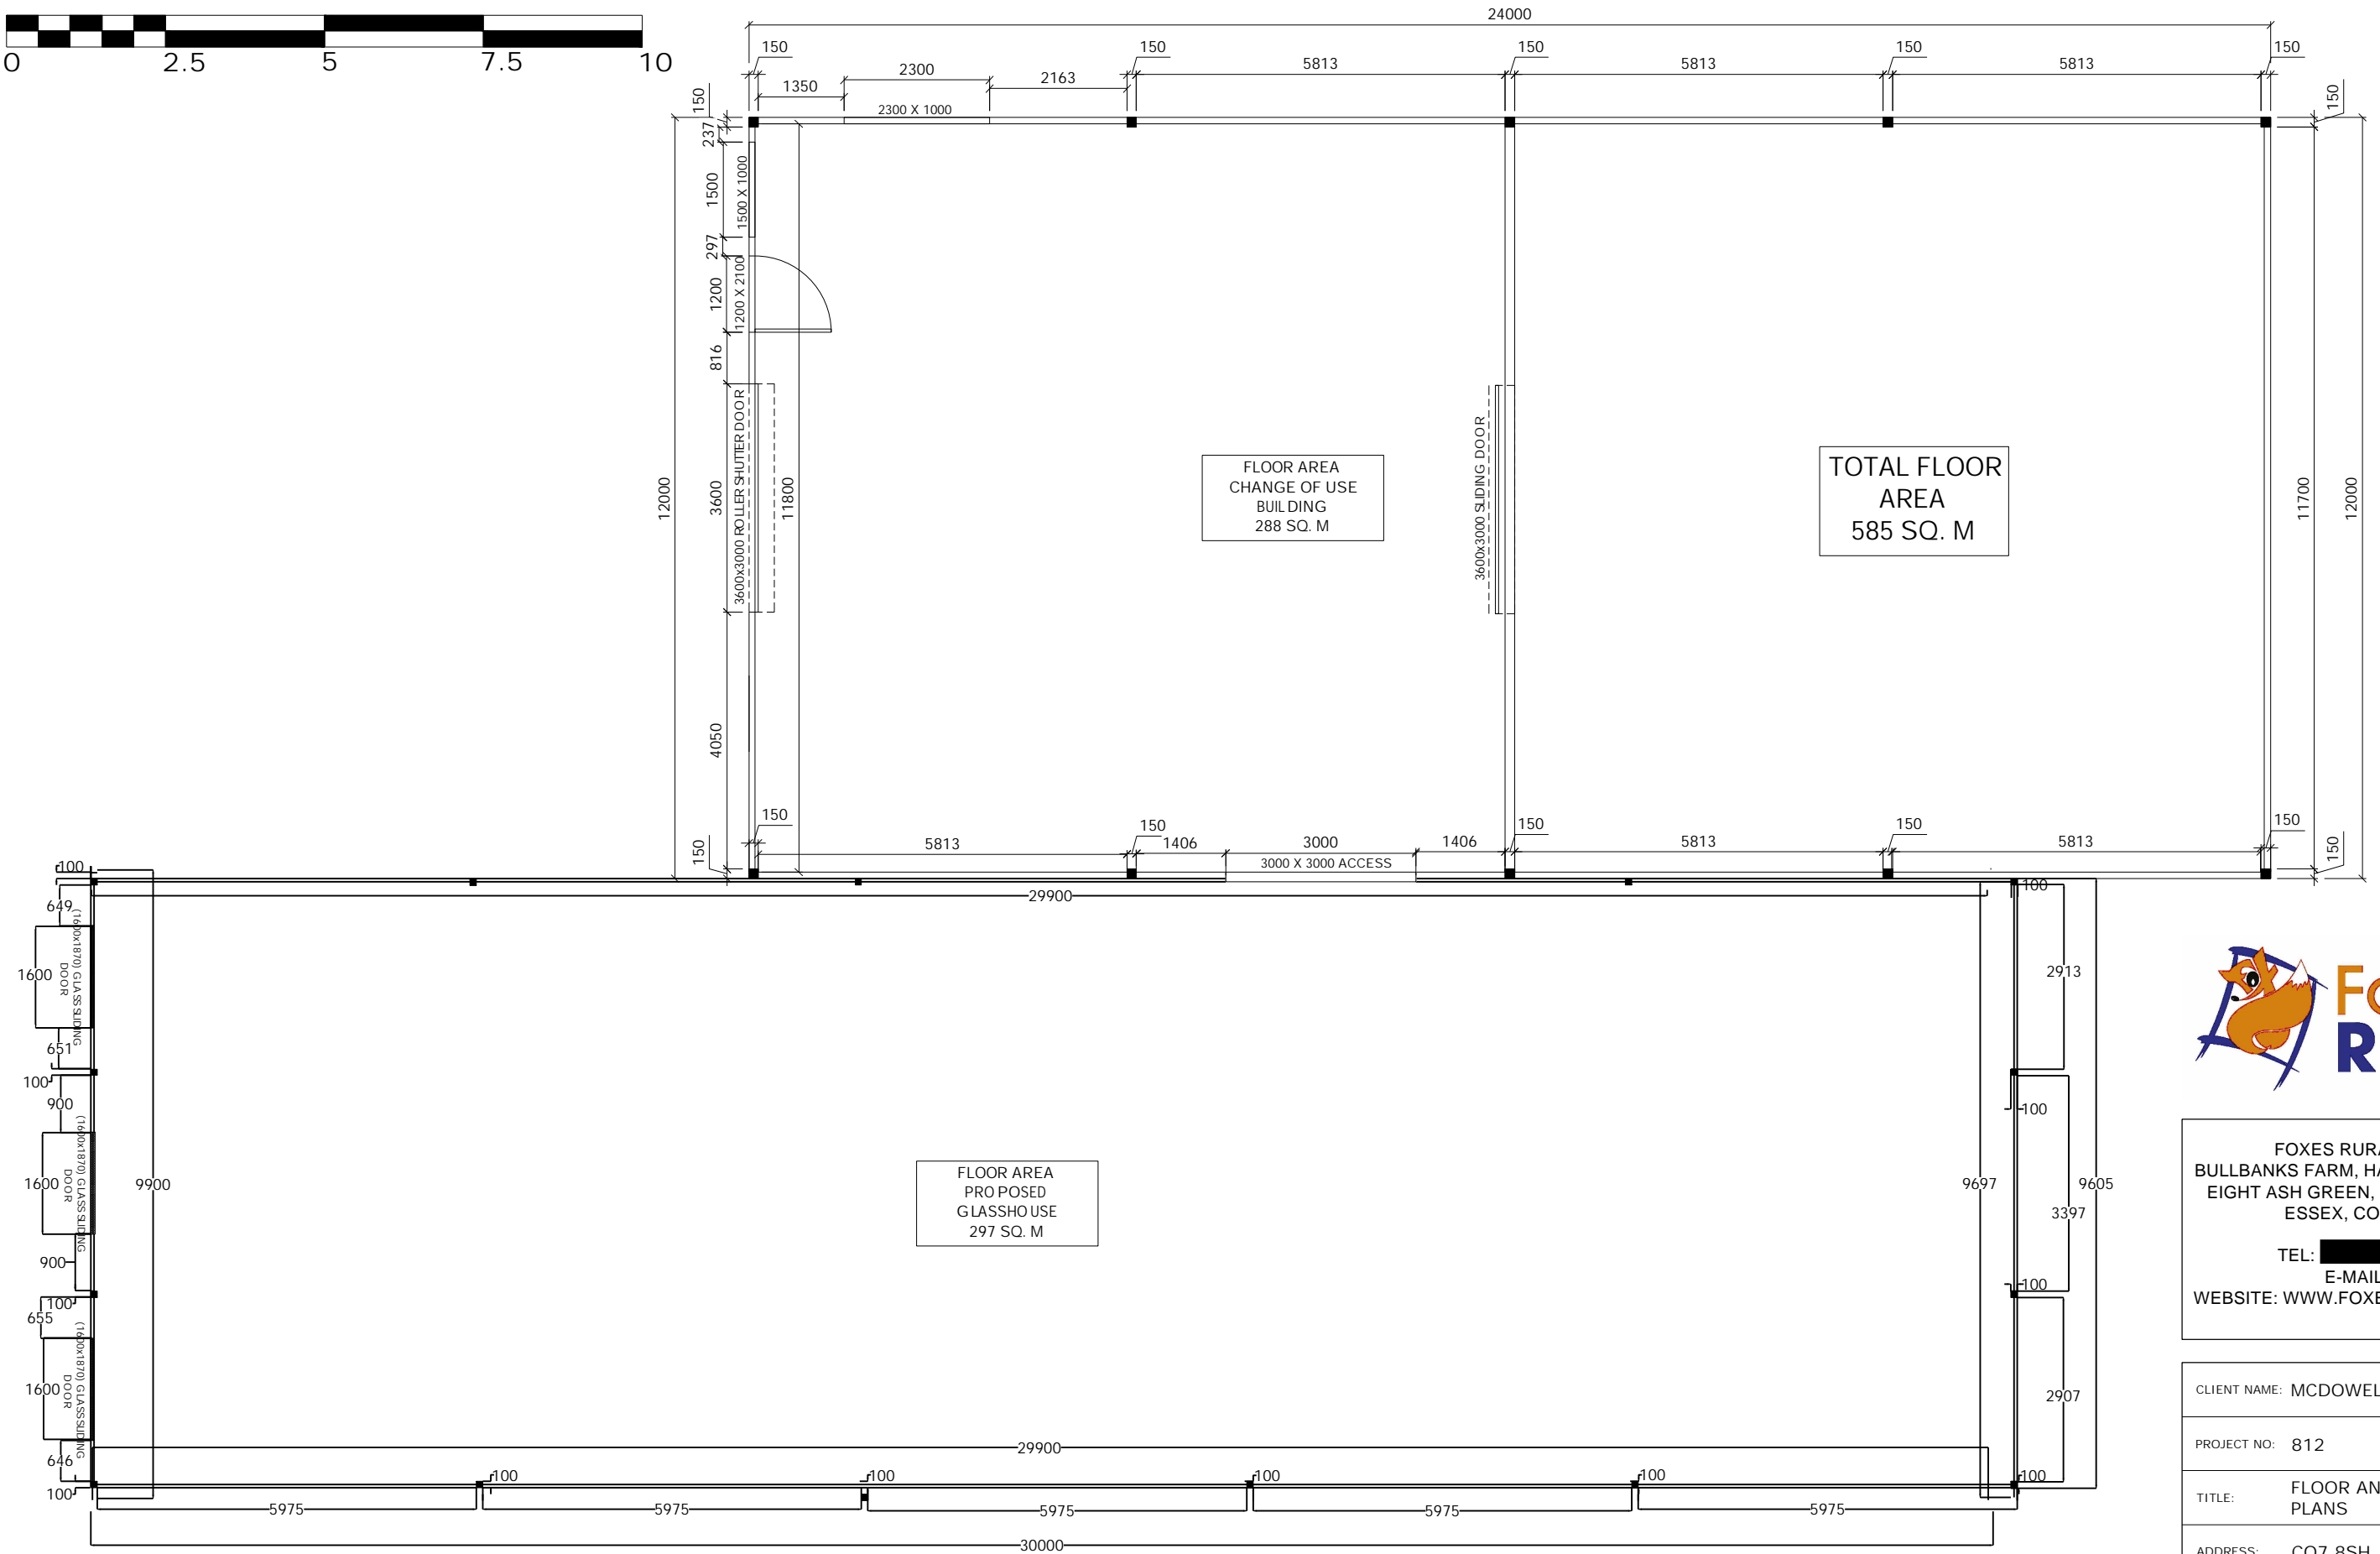

SCALE BAR 1:100

FOXES RURAL LTD
 BULLBANKS FARM, HALSTEAD ROAD,
 EIGHT ASH GREEN, COLCHESTER,
 ESSEX, CO6 3PT
 TEL: [REDACTED]
 E-MAIL:
 WEBSITE: WWW.FOXESRURAL.CO.UK

CLIENT NAME: MCDOWELL
 PROJECT NO: 812
 TITLE: FLOOR AND ELEVATION PLANS
 ADDRESS: CO7 8SH

DATE: 27 MARCH 2024	SCALE: 1:100 @ A3	SHEET: FE1
------------------------------	-------------------------	----------------------

1 FLOOR PLAN
 SCALE: 1:100 @ A3