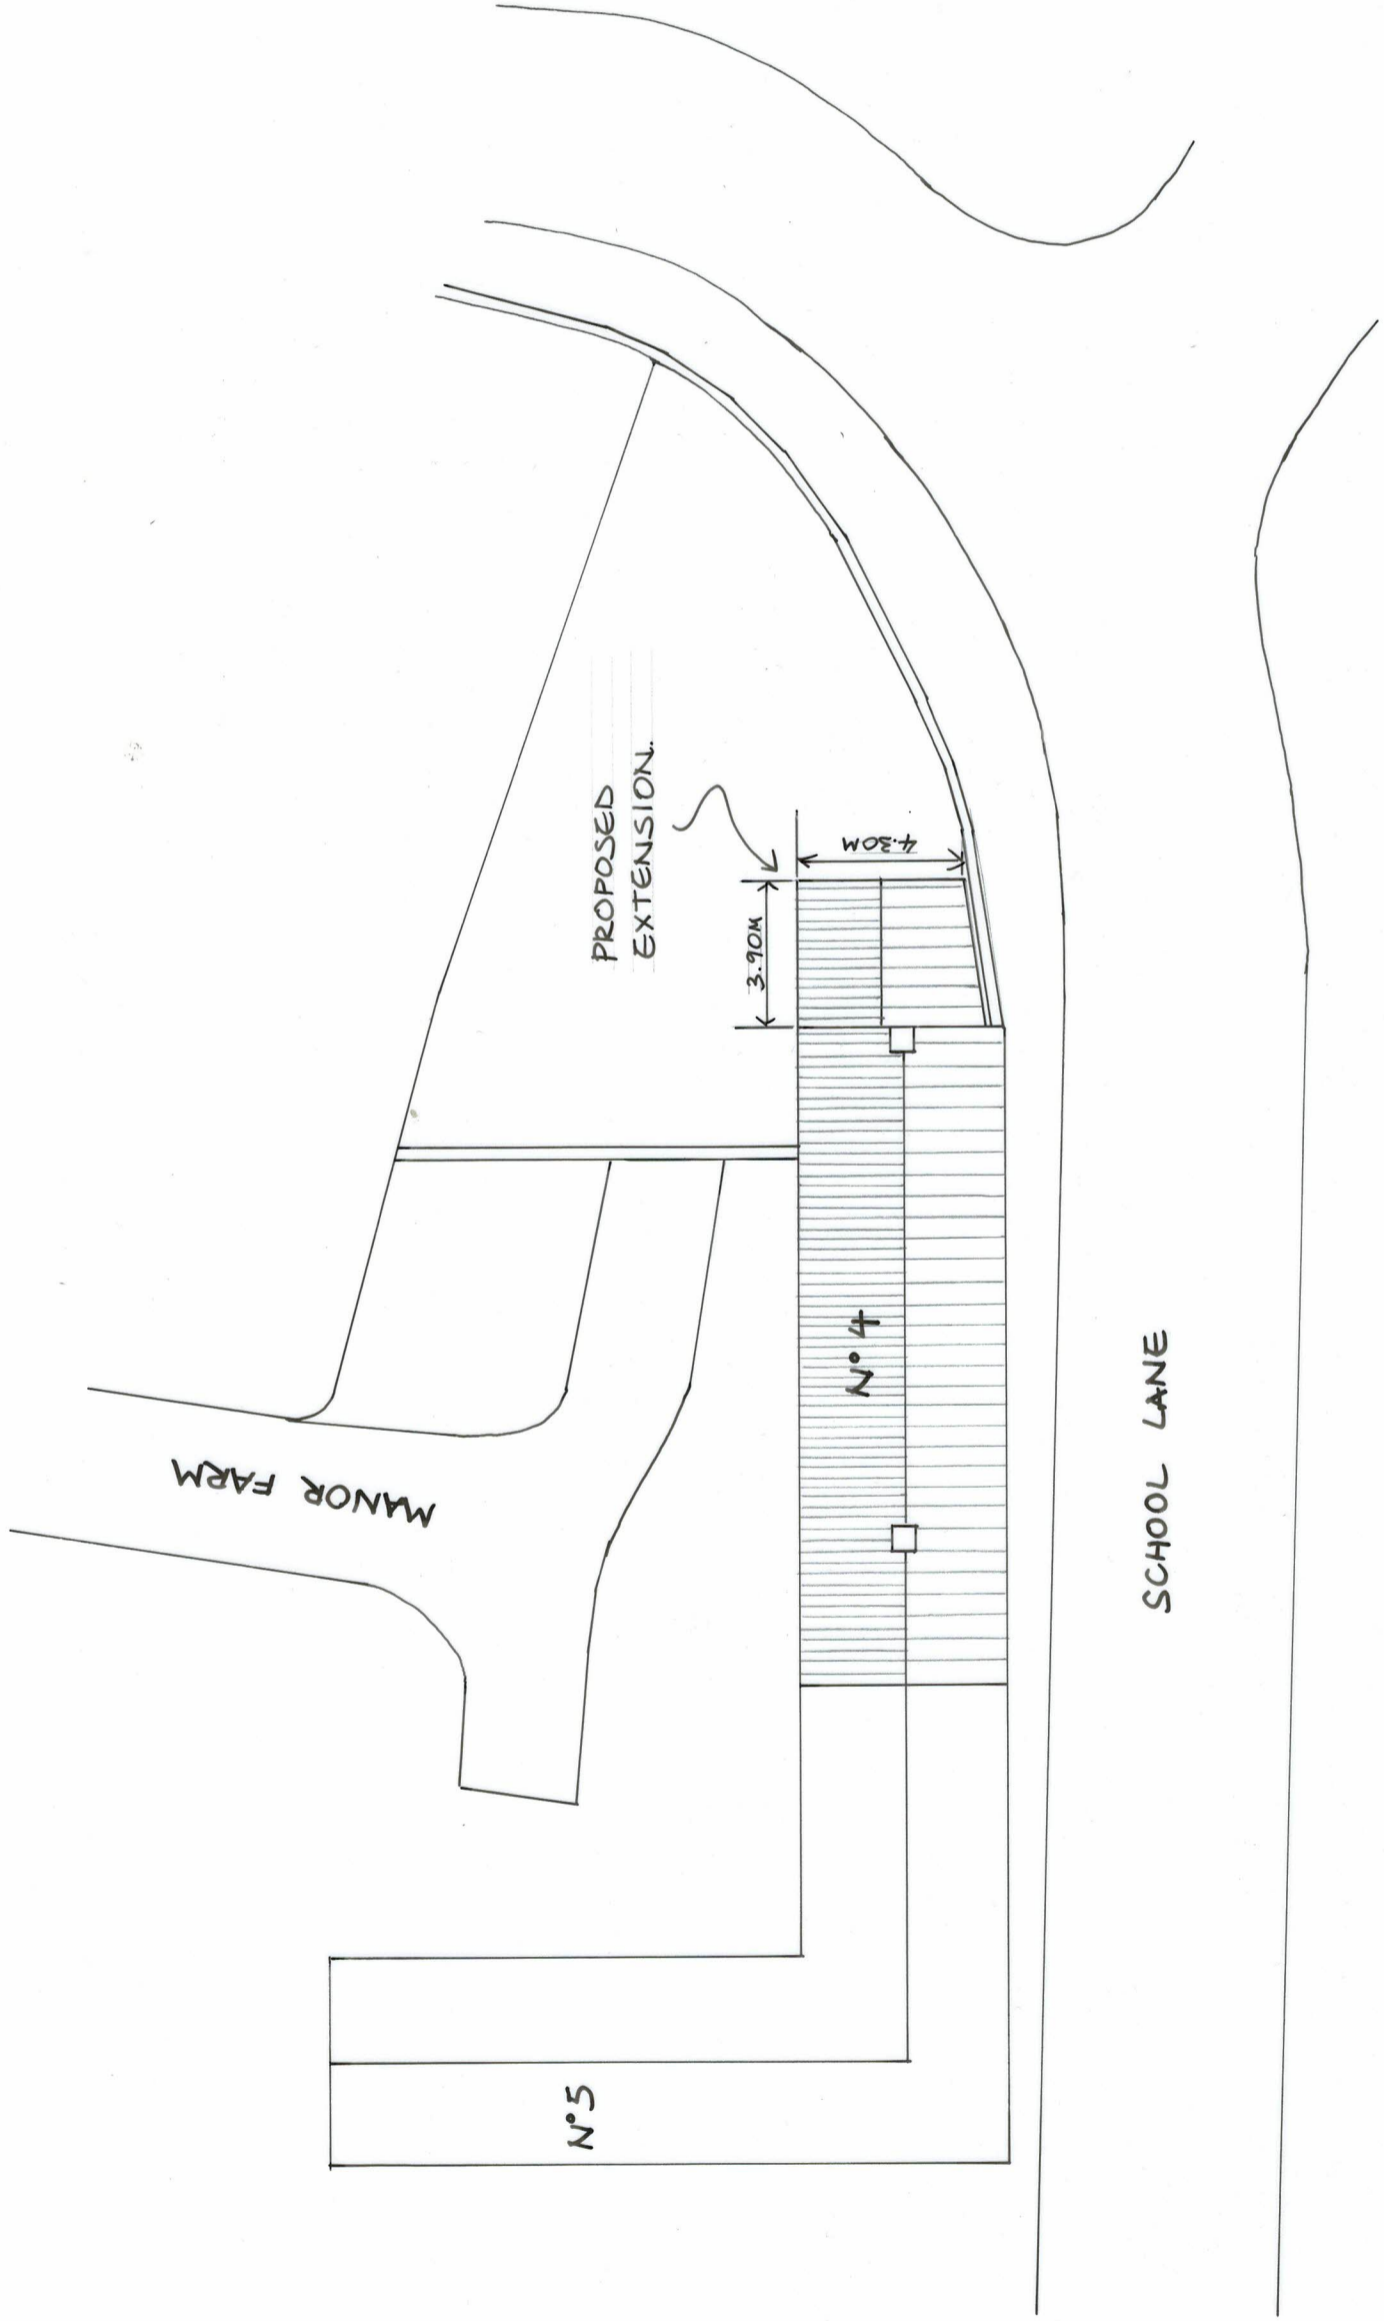

DATE MARCH 24		DRIVERS COTTAGE	Mr and Mrs K JONES	Enlly Brown Architectural Design Services	43a West Street Kings Cliffe Peterborough PE8 6XB Tel 07884188916
Scale 1:200	Design Enlly Brown	DRIVERS COTTAGE 4 MANOR FARM COURT TTCHMARSH NN14 3EJ	DRIVERS COTTAGE 4 MANOR FARM COURT TTCHMARSH NN14 3EJ		
PROPOSED SITE LAYOUT		SINGLE STOREY EXTENSION			
DRG 150324/6					

PROPOSED SITE LAYOUT 1:200