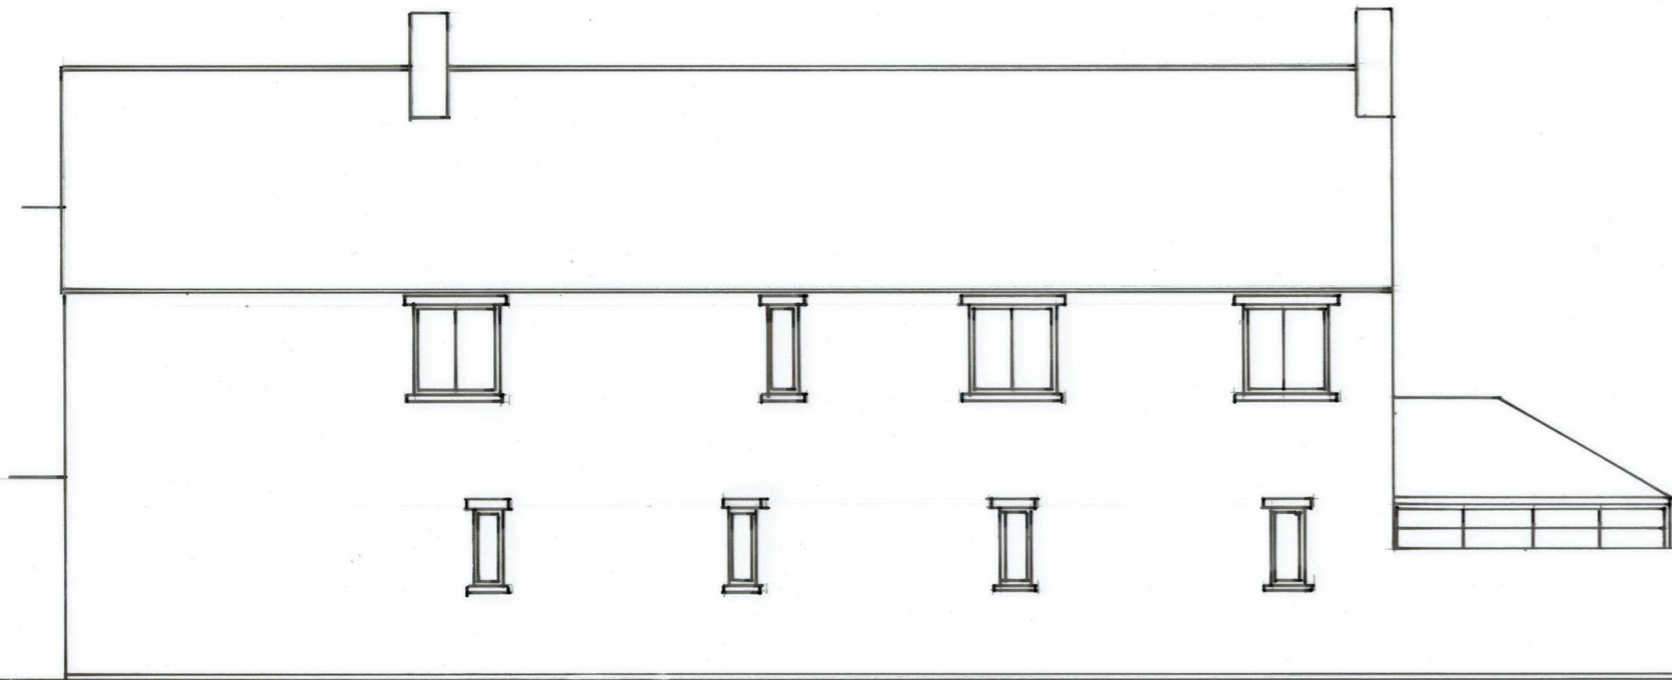

EXISTING EAST ELEVATION

EXISTING NORTH ELEVATION

EXISTING WEST ELEVATION

EXISTING SOUTH ELEVATION

Ewdally Brown Architectural Design Services 43a West Street Kings Cliffe Peterborough PE8 6XB Tel 07884188916	DATE MARCH 24	Scale 1:100	Design Ewdally Brown	DRG 1503241
	SINGLE STOREY EXTENSION DRIVERS COTTAGE 4 MANOR FARM COURT TITCHMARSH NN14 3EJ			
EXISTING ELEVATIONS				