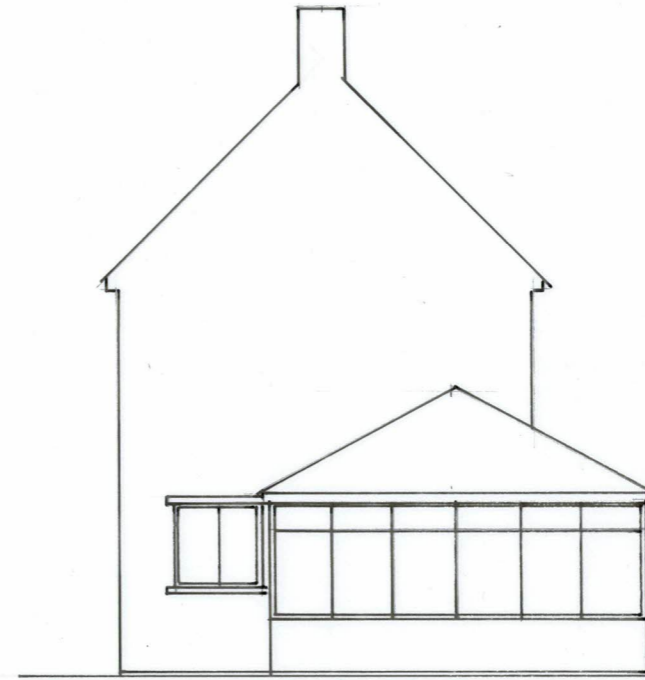

EXISTING EAST ELEVATION

EXISTING NORTH ELEVATION

EXISTING WEST ELEVATION

EXISTING SOUTH ELEVATION

Ewdally Brown Architectural Design Services 43a West Street Kings Cliffe Peterborough PE8 6XB Tel 07884188916	DATE MARCH 24	Scale 1:100	Design Ewdally Brown	DRG 1503241
	SINGLE STOREY EXTENSION DRIVERS COTTAGE 4 MANOR FARM COURT TITCHMARSH NN14 3EJ			
EXISTING ELEVATIONS				