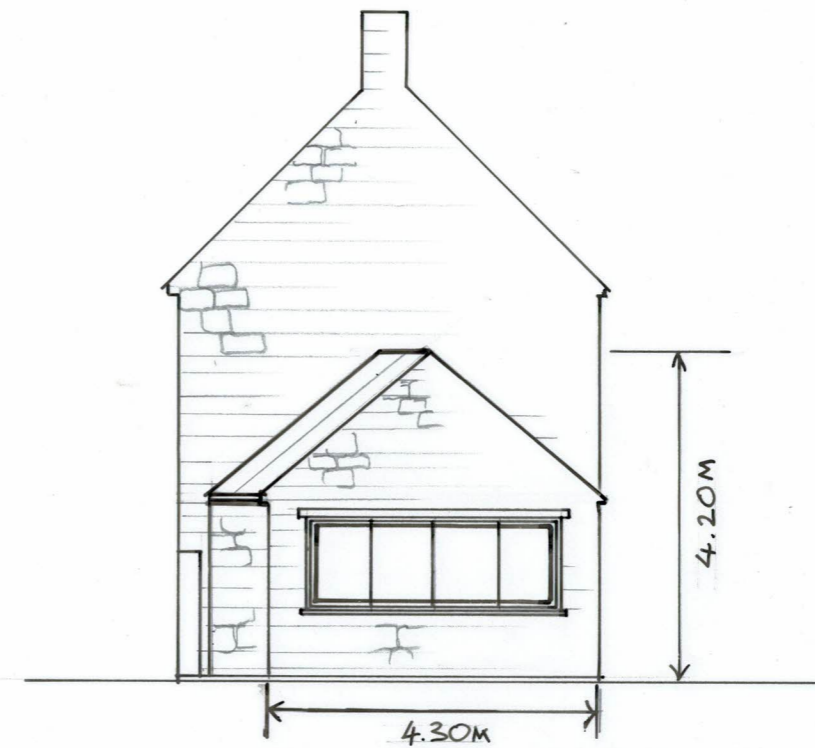

PROPOSED EAST ELEVATION

PROPOSED NORTH ELEVATION

PROPOSED WEST ELEVATION

PROPOSED SOUTH ELEVATION

Emily Brown Architectural Design Services 43a West Street Kings Cliffe Peterborough PE8 6XB Tel 07884188916	Mr and Mrs K JONES DRIVERS COTTAGE 4 MANOR FARM COURT TITCHMARSH NN14 3EJ	SINGLE STOREY EXTENSION DRIVERS COTTAGE 4 MANOR FARM COURT TITCHMARSH NN14 3EJ	PROPOSED ELEVATIONS	DATE MARCH 24 Scale 1:100 Design Emily Brown DRG 150324/3
----------------------------------------------------------------------------------------------------------------------------	---------------------------------------------------------------------------------------	--------------------------------------------------------------------------------------------	---------------------	--------------------------------------------------------------------