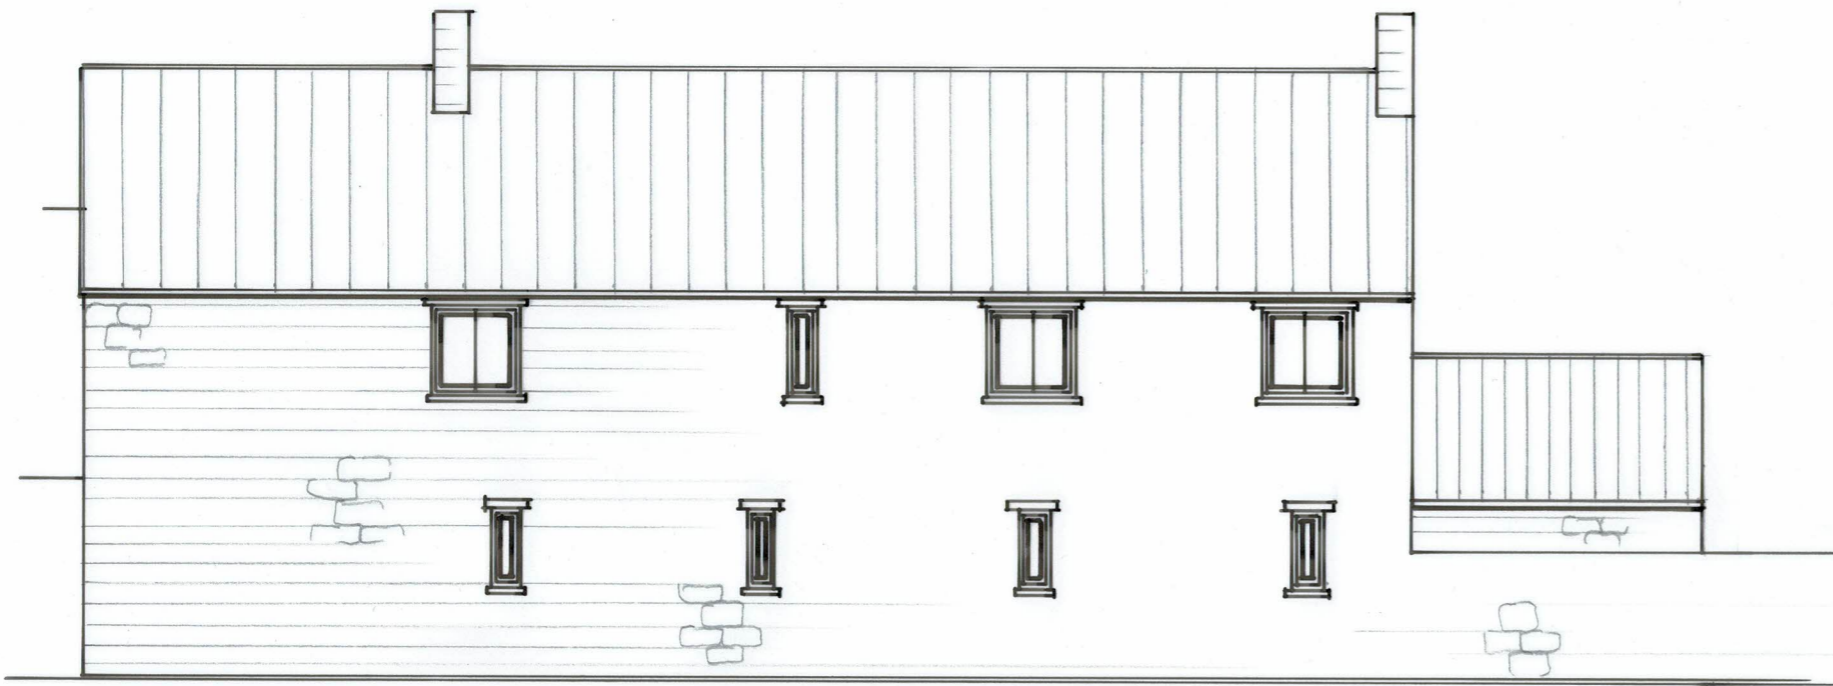

PROPOSED EAST ELEVATION

PROPOSED NORTH ELEVATION

PROPOSED WEST ELEVATION

PROPOSED SOUTH ELEVATION

Emily Brown Architectural Design Services 43a West Street Kings Cliffe Peterborough PE8 6XB Tel 07884188916	Mr and Mrs K JONES DRIVERS COTTAGE 4 MANOR FARM COURT TITCHMARSH NN14 3EJ	SINGLE STOREY EXTENSION DRIVERS COTTAGE 4 MANOR FARM COURT TITCHMARSH NN14 3EJ	PROPOSED ELEVATIONS	DATE MARCH 24 Scale 1:100 Design Emily Brown DRG 150324/3
----------------------------------------------------------------------------------------------------------------------------	---------------------------------------------------------------------------------------	--------------------------------------------------------------------------------------------	---------------------	--------------------------------------------------------------------