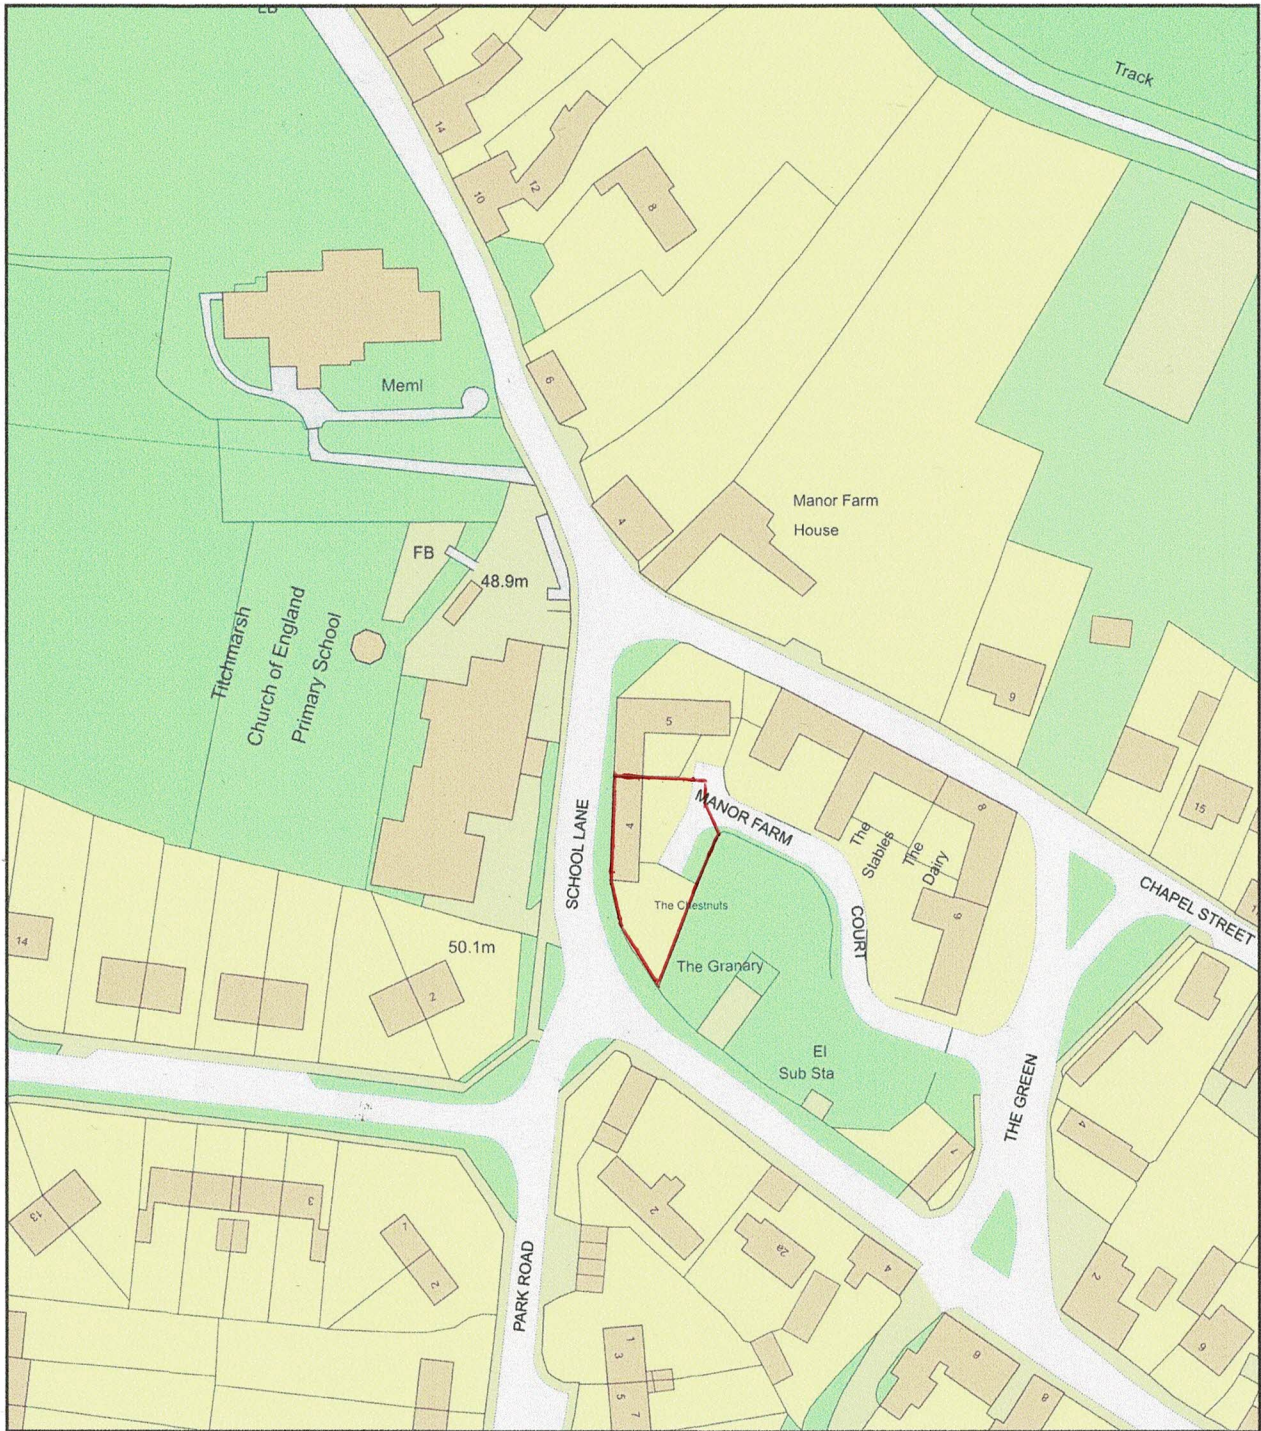

Drivers Cottage, 4 Manor Farm Court, Titchmarsh, NN14 3EJ

Plan Produced for: Emily Brown

Date Produced: 15 Mar 2024

Plan Reference Number: TQRQM24075095605314

Scale: 1:1250 @ A4