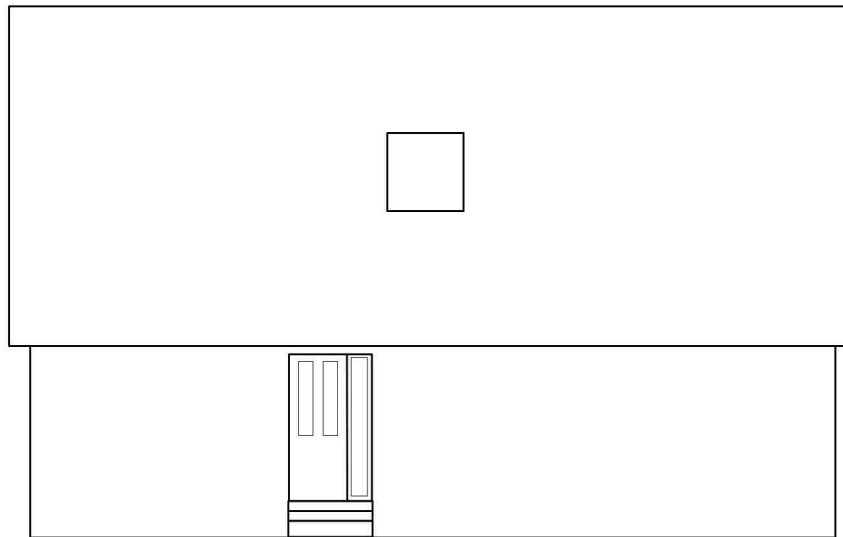

Front (South)

Side (East)

Back (North)

Side (West)

Title:
Replacement Windows
and Doors

Replacement
Windows and Doors
Planning permission

MR S MURRAY
24 Westmill Road
Lasswade
Edinburgh EH181LX

This copy has been made by or with the authority of Midlothian Council pursuant to Section 47 of the Designs and Patents Act 1988. Unless that Act provides a relevant exception to copyright, the copy must not be copied without the prior permission of the copyright owner.