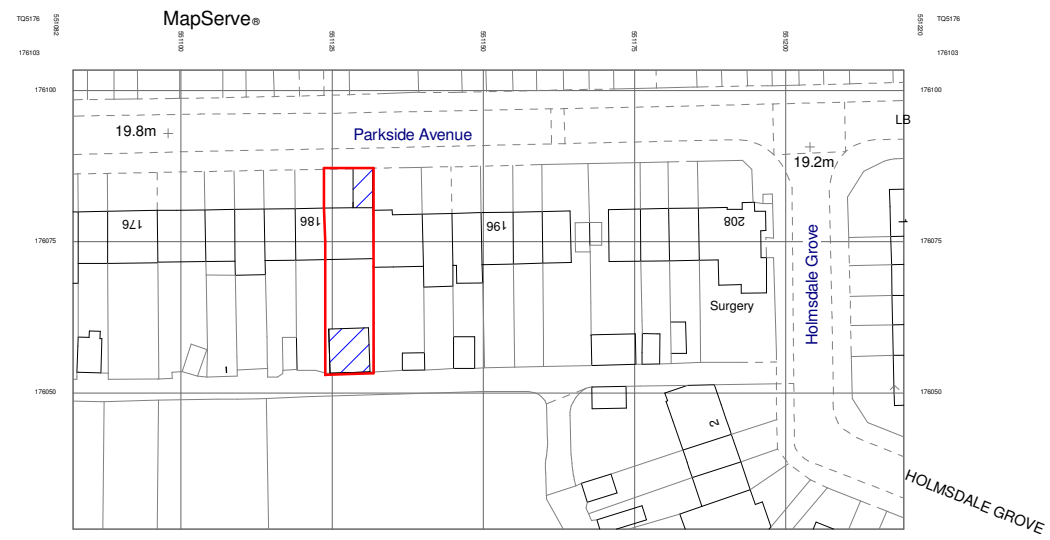

0m 25m 50m 75m 100m 125m

VISUAL SCALE 1:1250 @ A3

0m 10m 20m 30m 40m 50m

VISUAL SCALE 1:500 @ A3

1 **Block Plan**
1 : 500

2 **Location Map**
1 : 1250

POLARDESIGN
Designing the Future
42 Prince John Road
Eltham London UK
SE9 6QA
tel 0208 859 2299
mob 0788 145 2203
email :iselter@yahoo.com

PROJECT Erection of single storey outbuilding for incidental family use and enjoyment of the dwelling at 188 Parkside Avenue Bexleyheath DA7 6NW

SHEET Block Plan Location Map

CLIENT		
Date 24/03/2024	Project number 188PARKS/2024	Scale (@ A3) As indicated
Drawn by IS	DRAWING NUMBER 701	REV
Checked by IS		