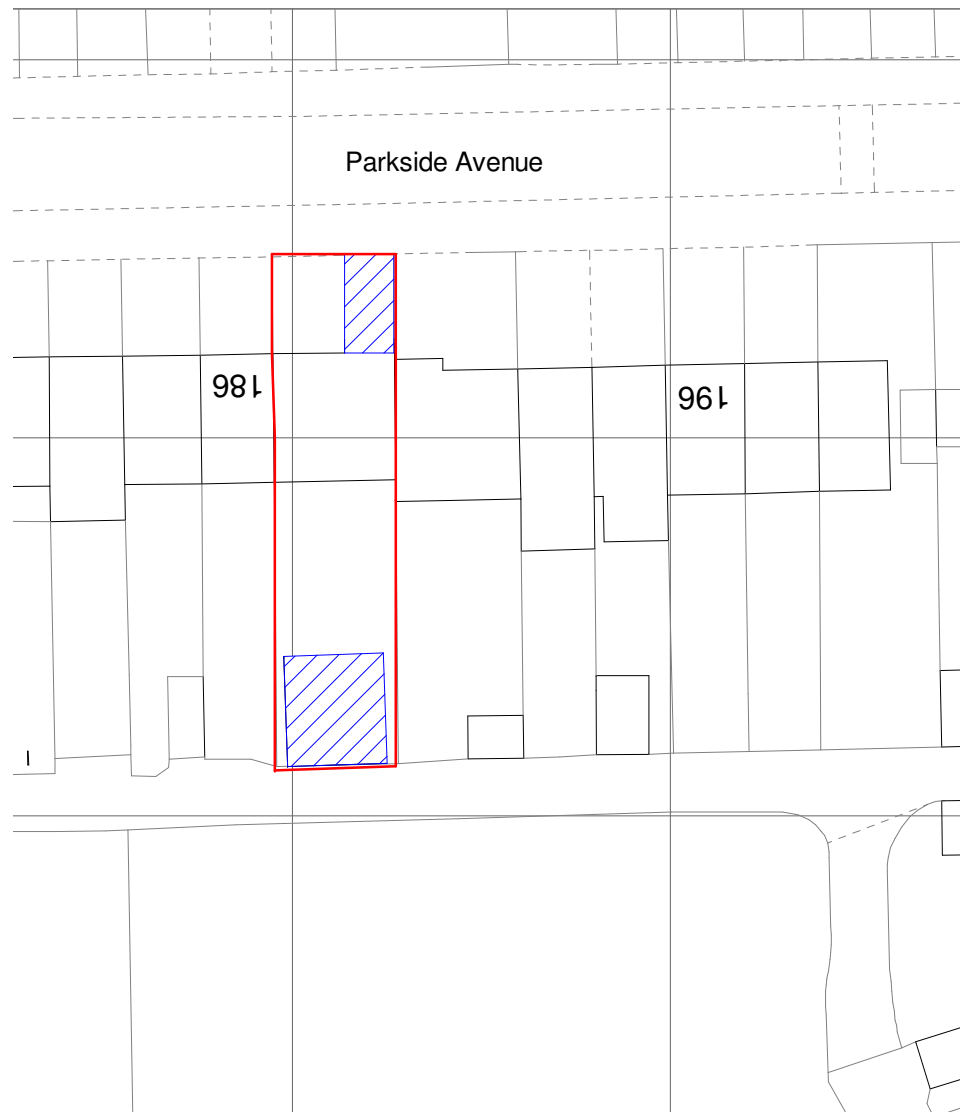

0m 25m 50m 75m 100m 125m

VISUAL SCALE 1:1250 @ A3

0m 10m 20m 30m 40m 50m

VISUAL SCALE 1:500 @ A3

1 **Block Plan**
1 : 500

2 **Location Map**
1 : 1250

POLARDESIGN
Designing the Future
42 Prince John Road
Eltham London UK
SE9 6QA
tel 0208 859 2299
mob 0788 145 2203
email :iselter@yahoo.com

PROJECT Erection of single storey outbuilding for incidental family use and enjoyment of the dwelling at 188 Parkside Avenue Bexleyheath DA7 6NW

SHEET Block Plan Location Map

CLIENT		
Date 24/03/2024	Project number 188PARKS/2024	Scale (@ A3) As indicated
Drawn by IS	DRAWING NUMBER 701	REV
Checked by IS		