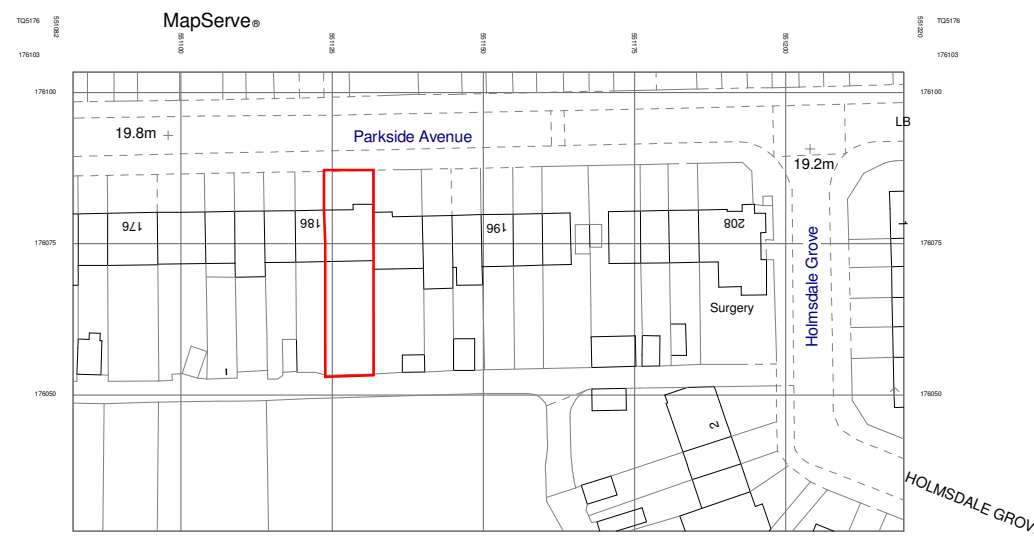

0m 25m 50m 75m 100m 125m

VISUAL SCALE 1:1250 @ A3

0m 10m 20m 30m 40m 50m

VISUAL SCALE 1:500 @ A3

1 **Block Plan**
1 : 500

2 **Location Map**
1 : 1250

POLARDESIGN
Designing the Future
42 Prince John Road
Eltham London UK
SE9 6QA
tel 0208 859 2299
mob 0788 145 2203
email :iselter@yahoo.com

PROJECT Erection of single storey outbuilding for incidental family use and enjoyment of the dwelling at 188 Parkside Avenue
Bexleyheath DA7 6NW

SHEET Block Plan Location Map

CLIENT		
Date 08/04/2024	Project number 188PARKS/2024	Scale (@ A3) As indicated
Drawn by IS	DRAWING NUMBER 801 Existing	REV
Checked by IS		