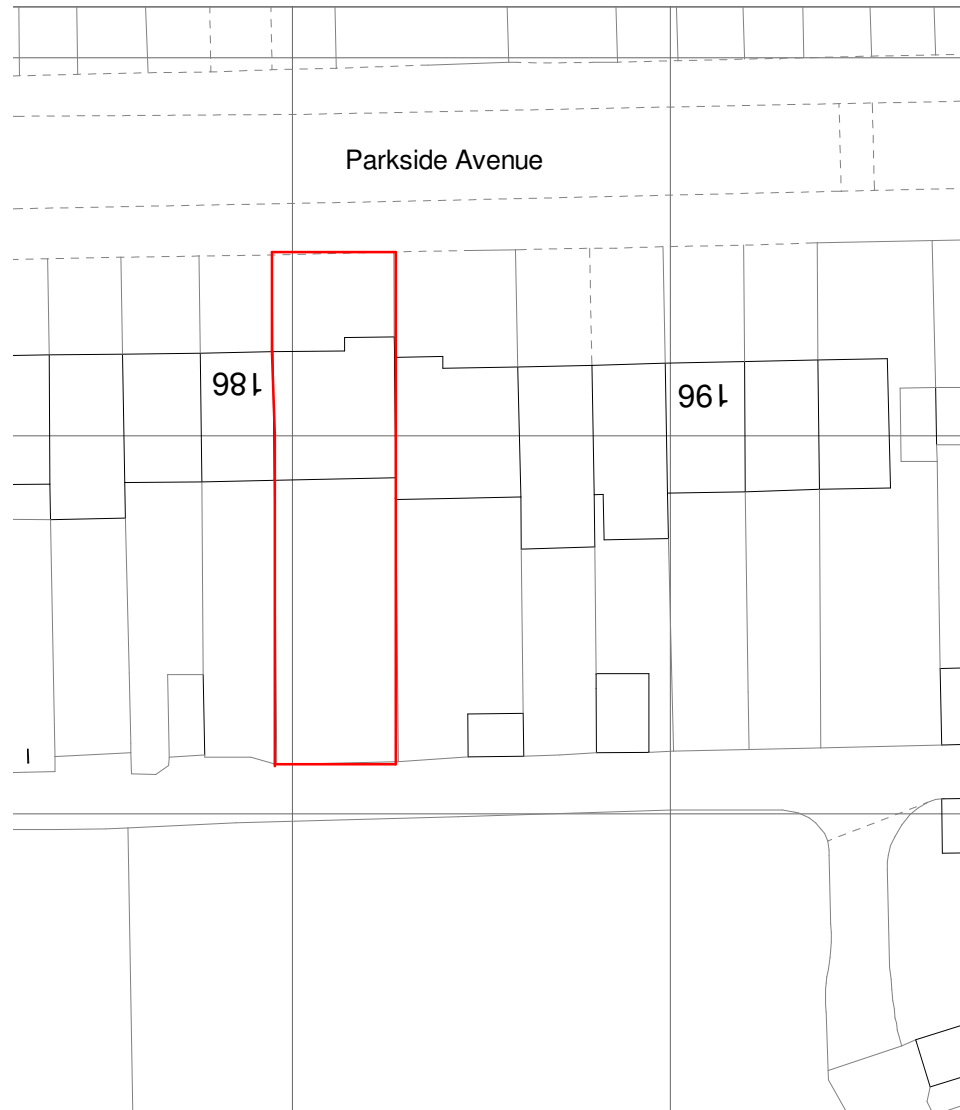

0m 25m 50m 75m 100m 125m

VISUAL SCALE 1:1250 @ A3

0m 10m 20m 30m 40m 50m

VISUAL SCALE 1:500 @ A3

1 **Block Plan**
1 : 500

2 **Location Map**
1 : 1250

POLARDESIGN
Designing the Future
42 Prince John Road
Eltham London UK
SE9 6QA
tel 0208 859 2299
mob 0788 145 2203
email :iselter@yahoo.com

PROJECT Erection of single storey outbuilding for incidental family use and enjoyment of the dwelling at 188 Parkside Avenue
Bexleyheath DA7 6NW

SHEET Block Plan Location Map

CLIENT		
Date 08/04/2024	Project number 188PARKS/2024	Scale (@ A3) As indicated
Drawn by IS	DRAWING NUMBER 801 Existing	REV
Checked by IS		