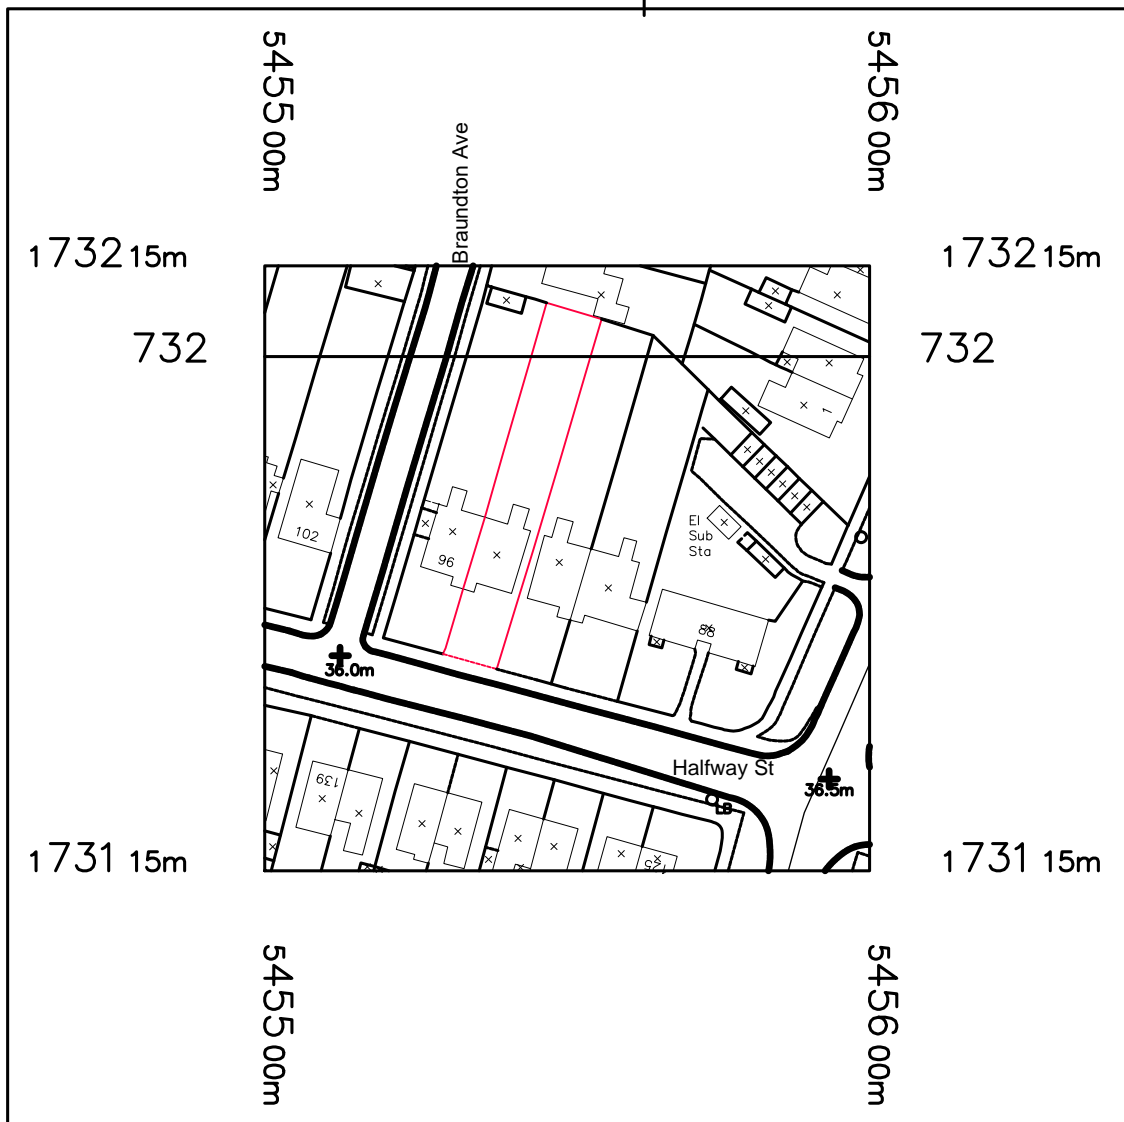

Ordnance Survey[®] OS Sitemap[®]

94 HALFWAY STREET SIDCUP KENT DA15 8BZ
OS MAP SCALE 1:1250

© Crown Copyright 2024

Reproduction in whole or in part is prohibited
without the prior permission of Ordnance Survey.