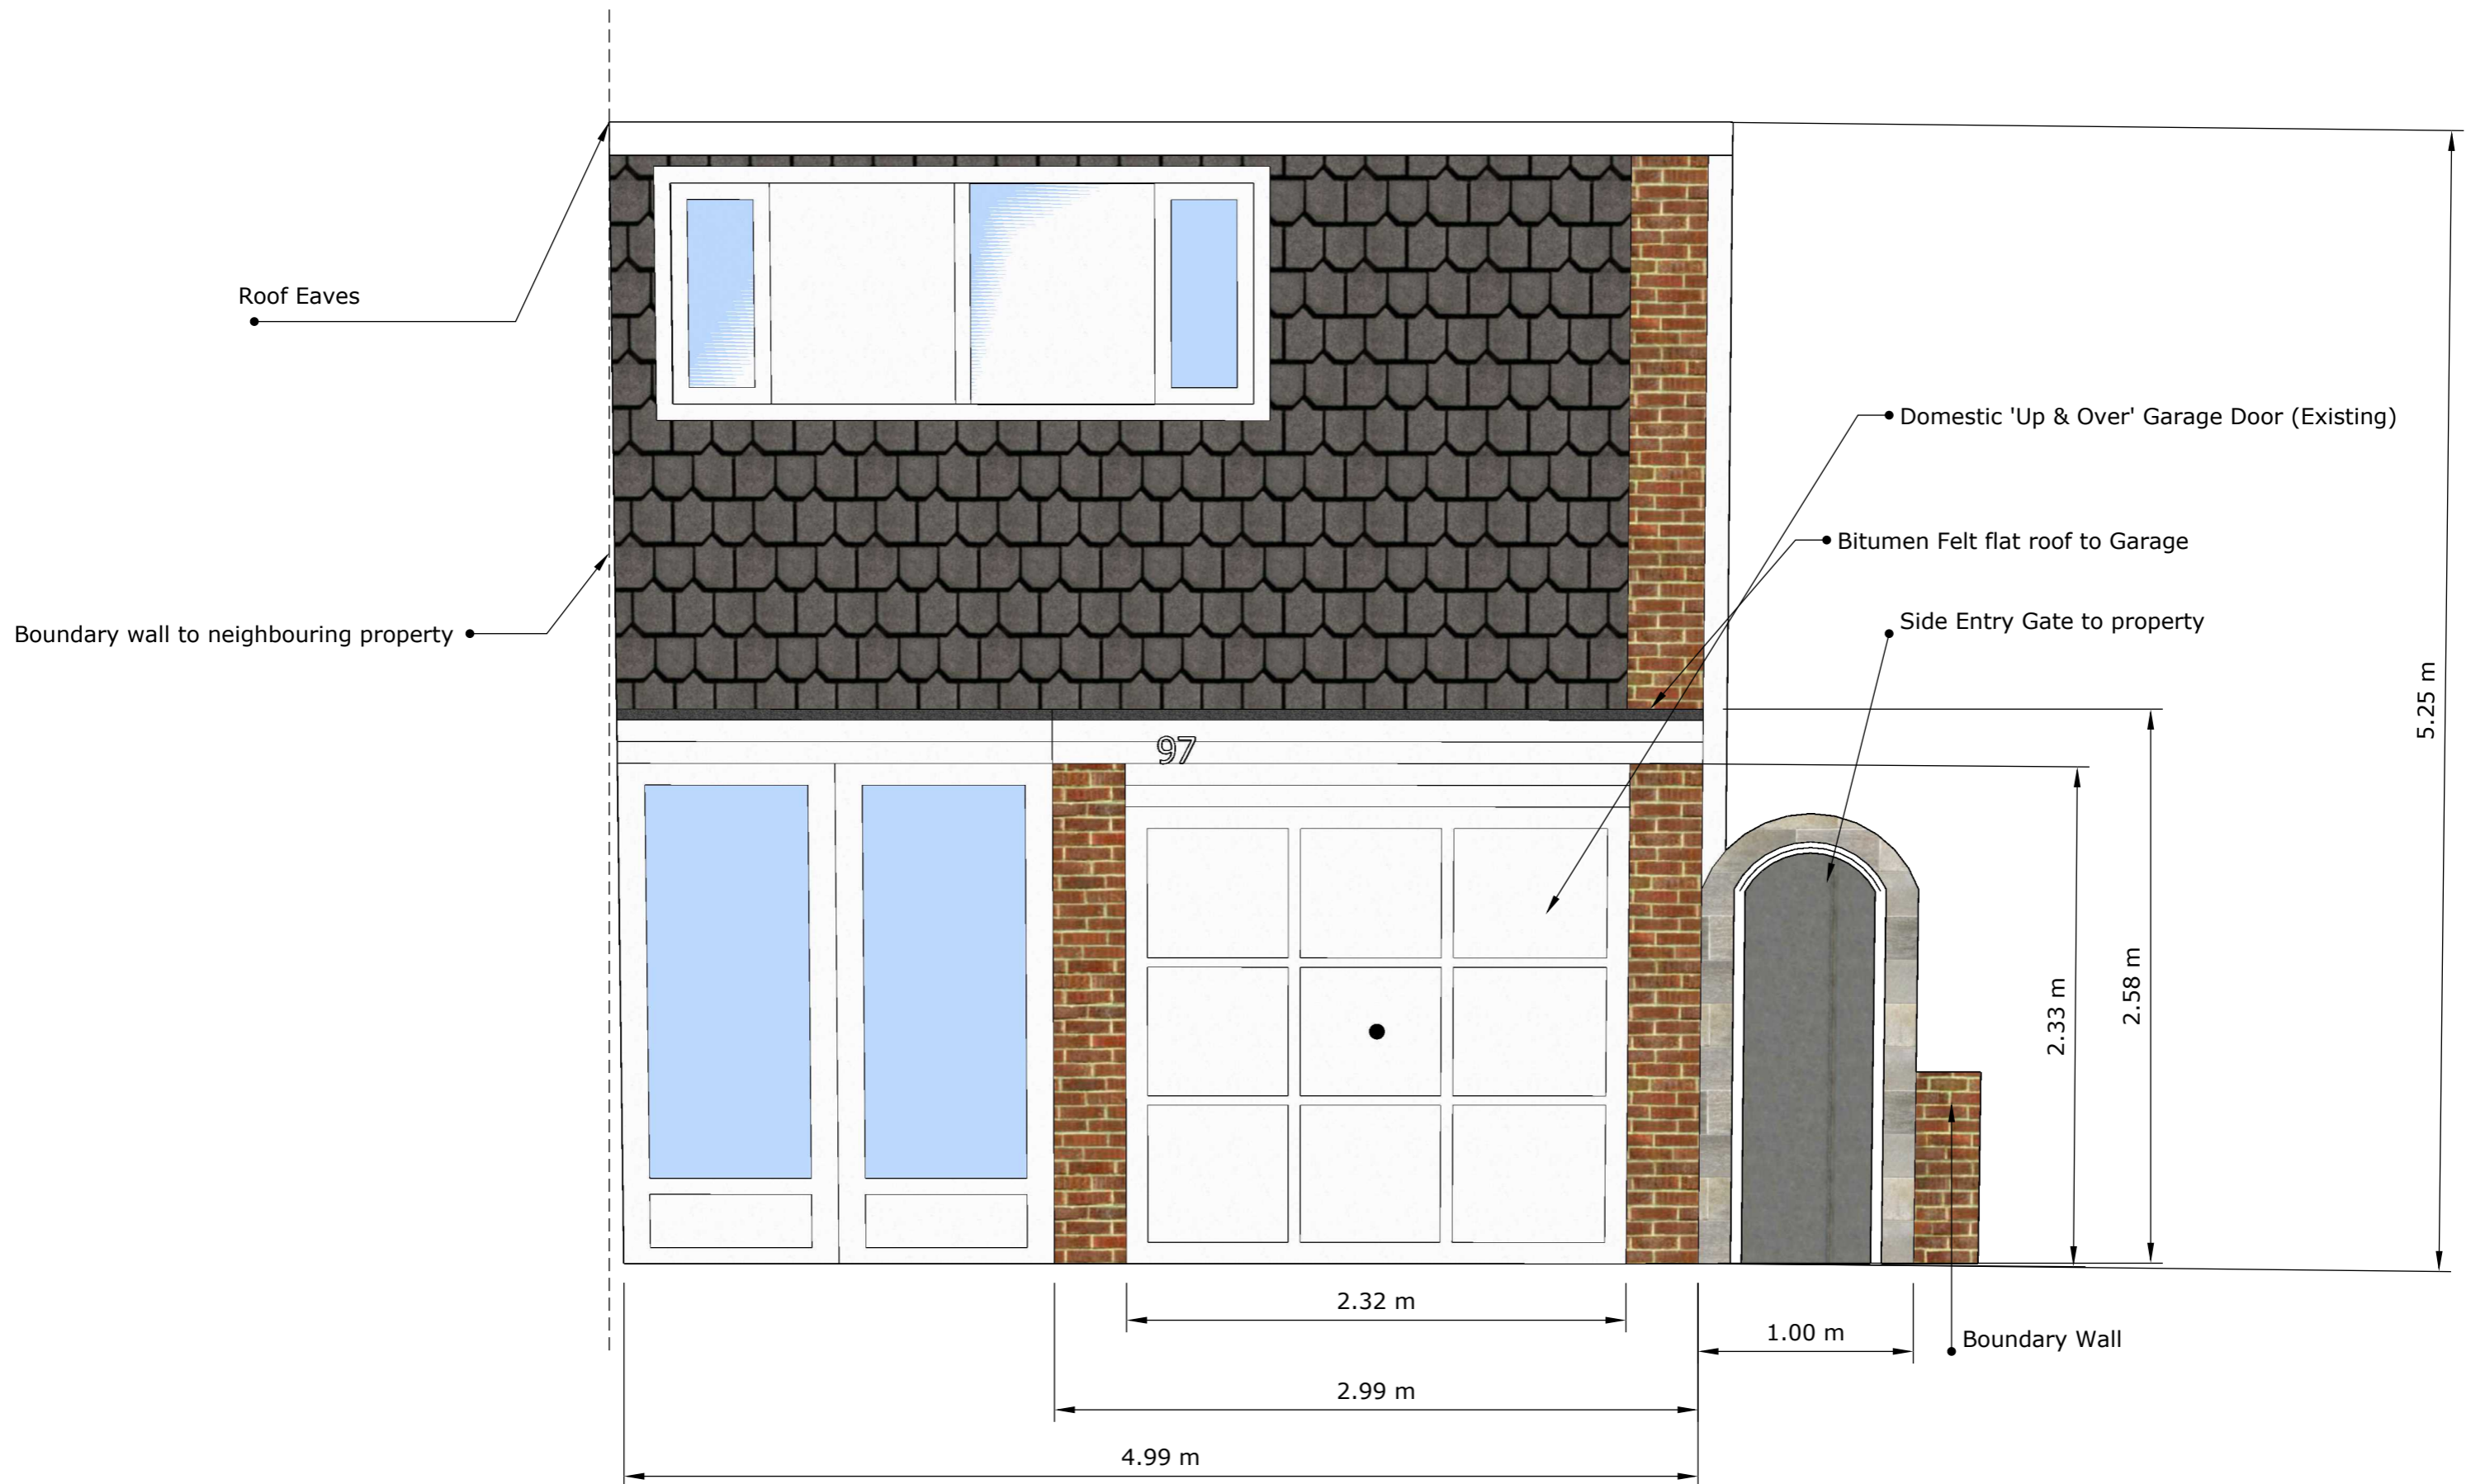

Existing Front Elevation - Drawing 001

97 Waterfall Lane, Cradley Heath, B64 6RE
Change of use: Garage to Dog Grooming Salon