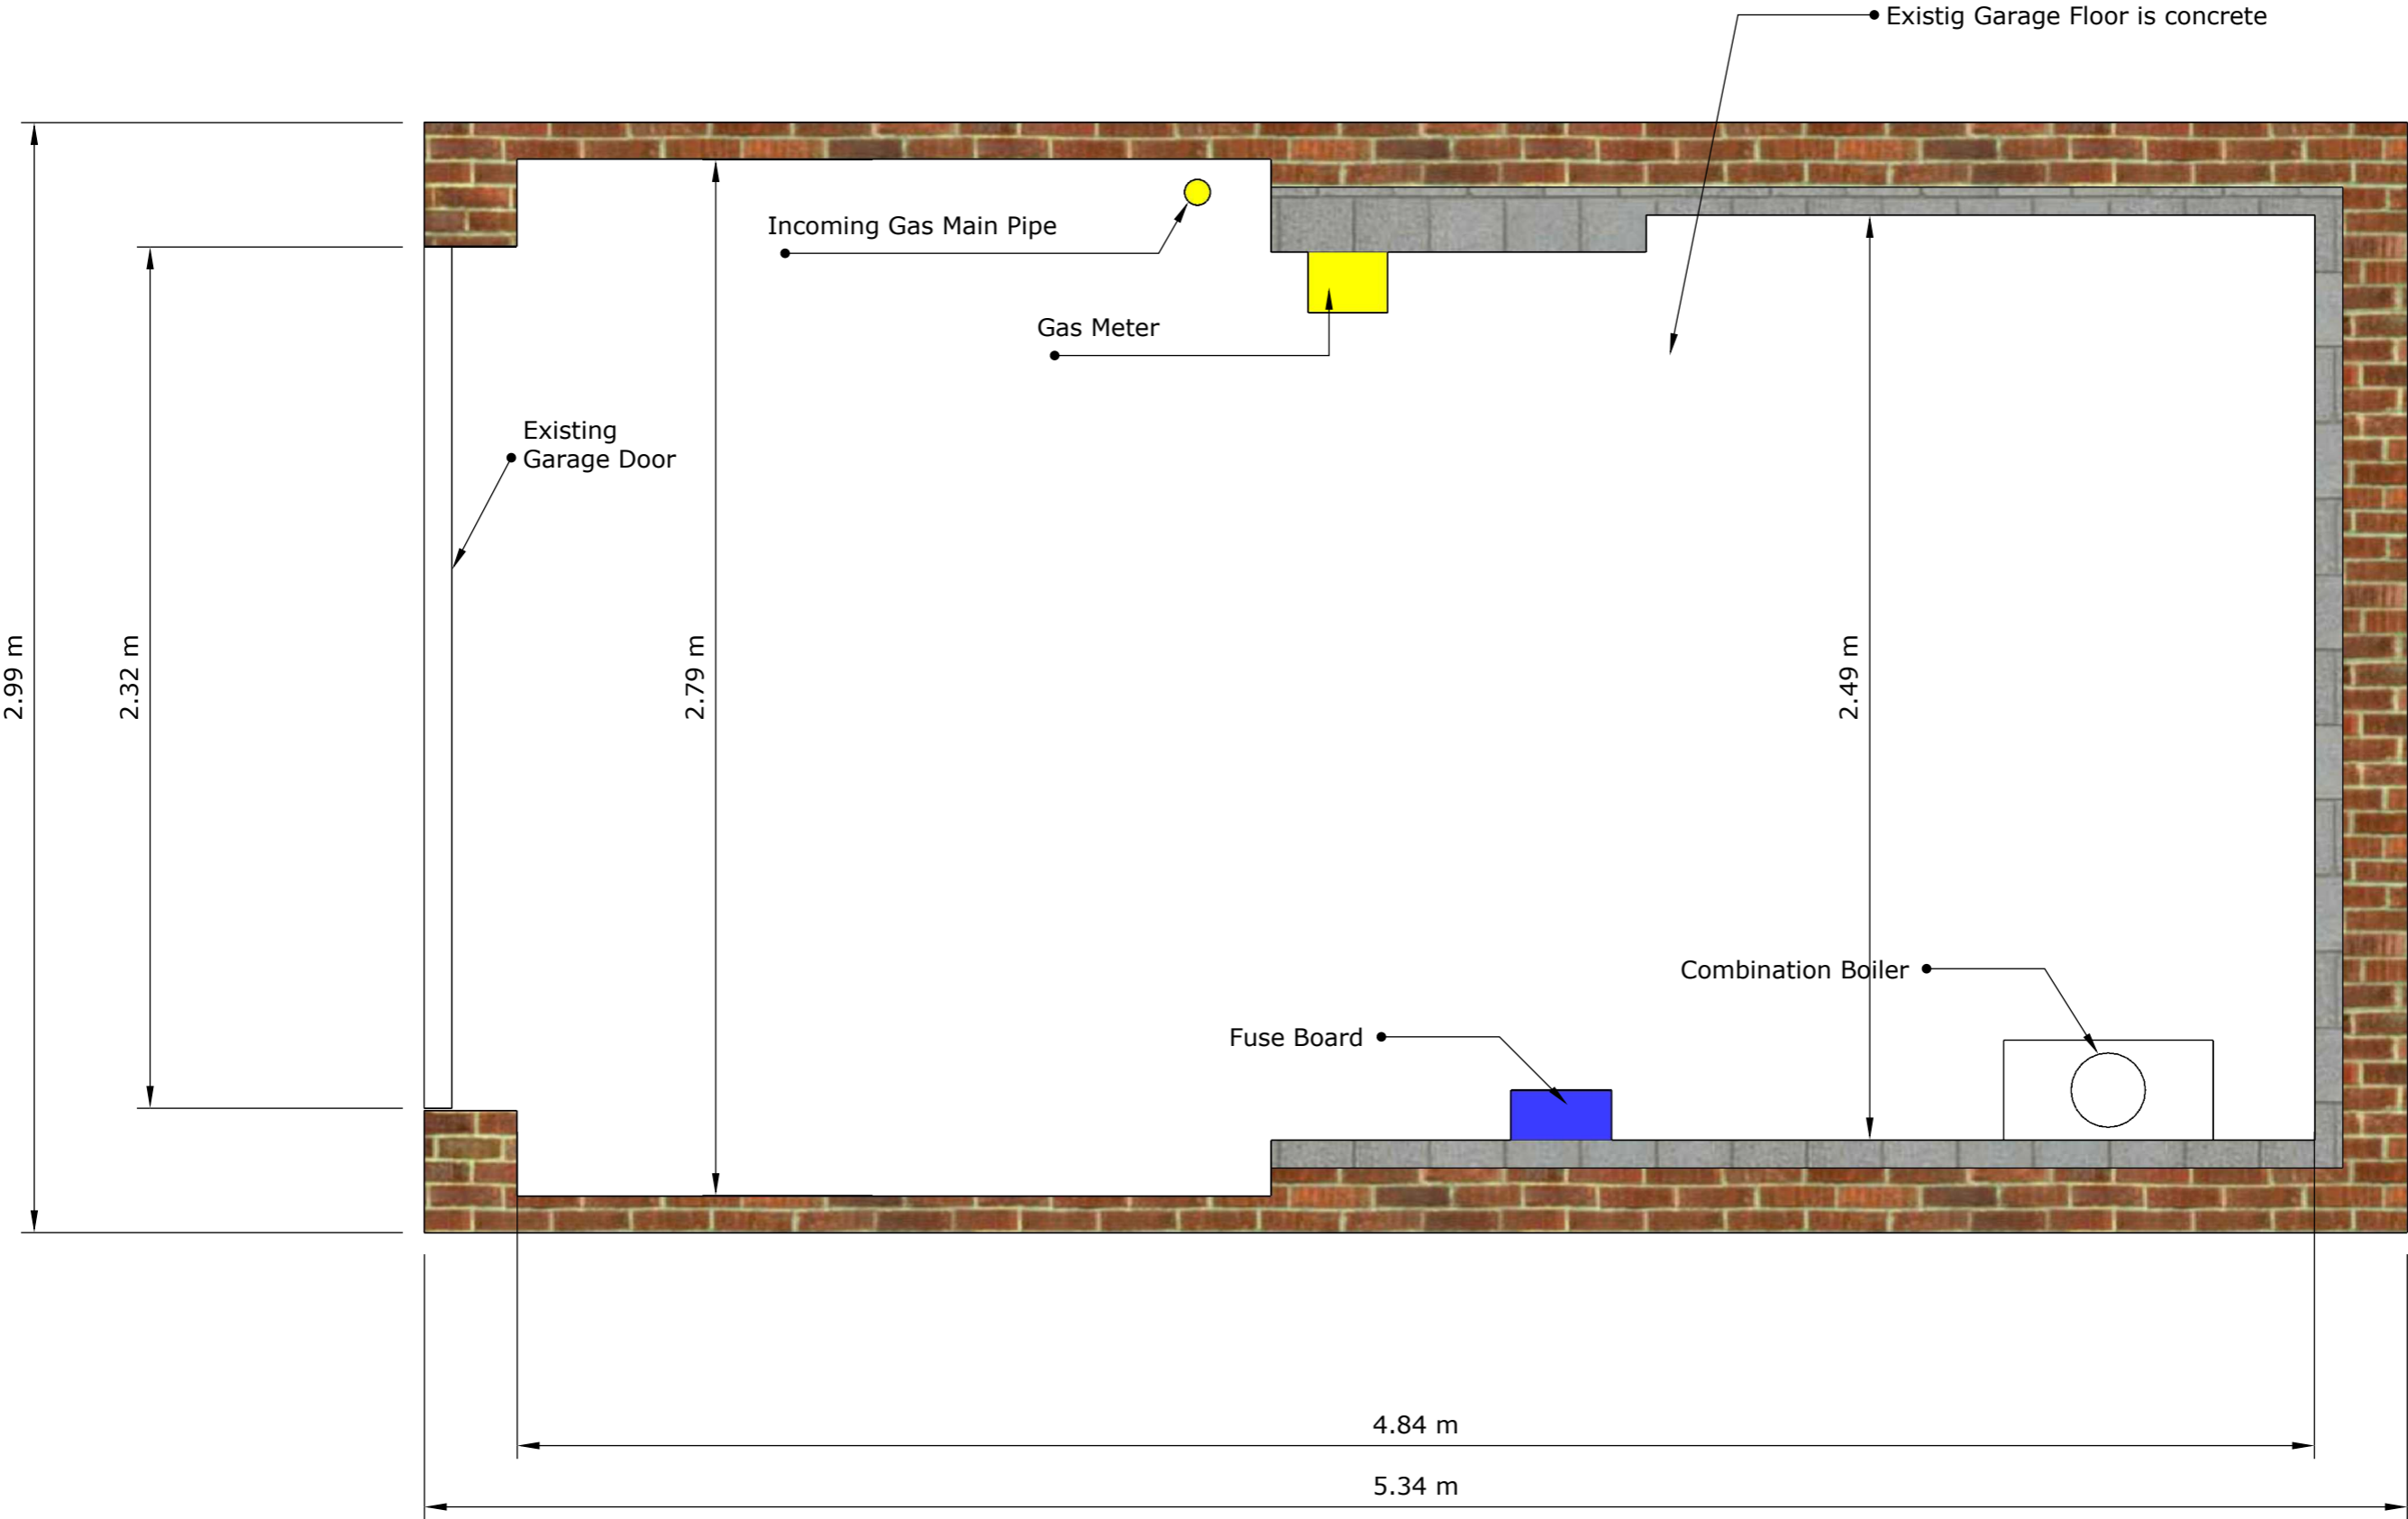

Garage Floorplan (Existing) - Drawing 005

97 Waterfall Lane, Cradley Heath, B64 6RE
Change of Use: Garage to Dog Grooming Salon