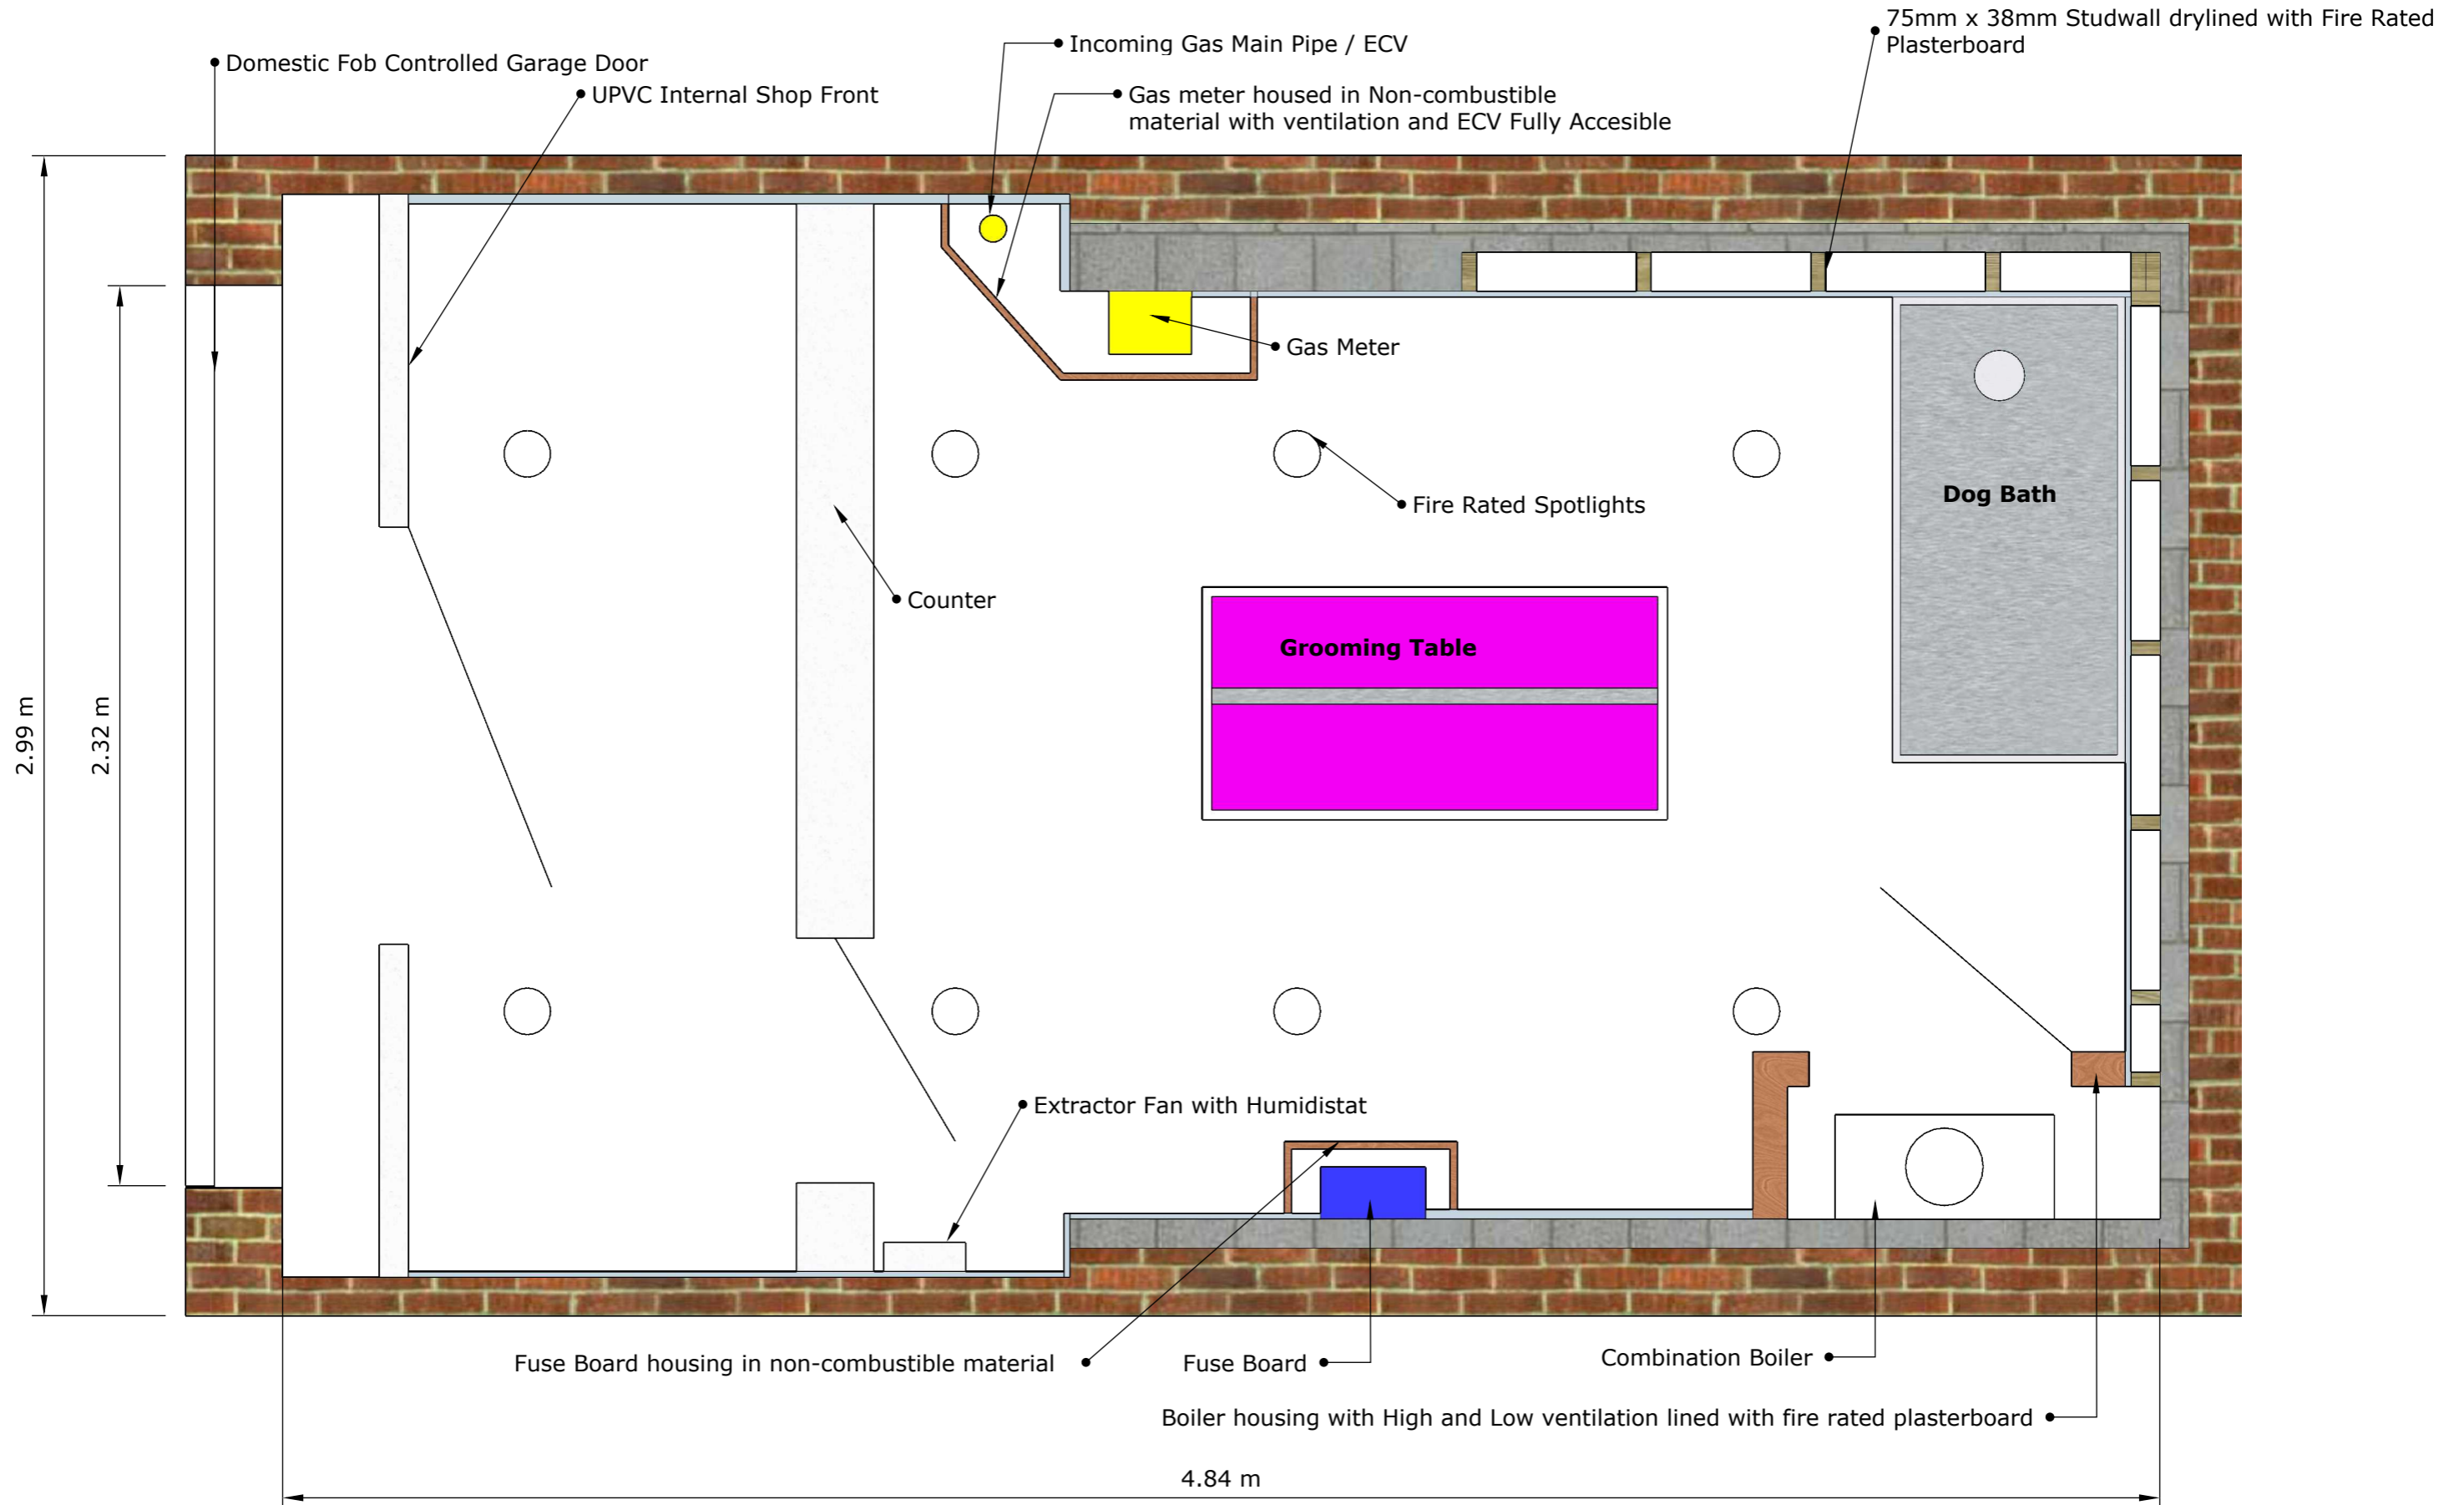

# Garage Floorplan (Proposed Layout) -Drawing 006

**97 Waterfall Lane, Cradley Heath, B64 6RE**  
**Change of Use: Garage to Dog Grooming Salon**