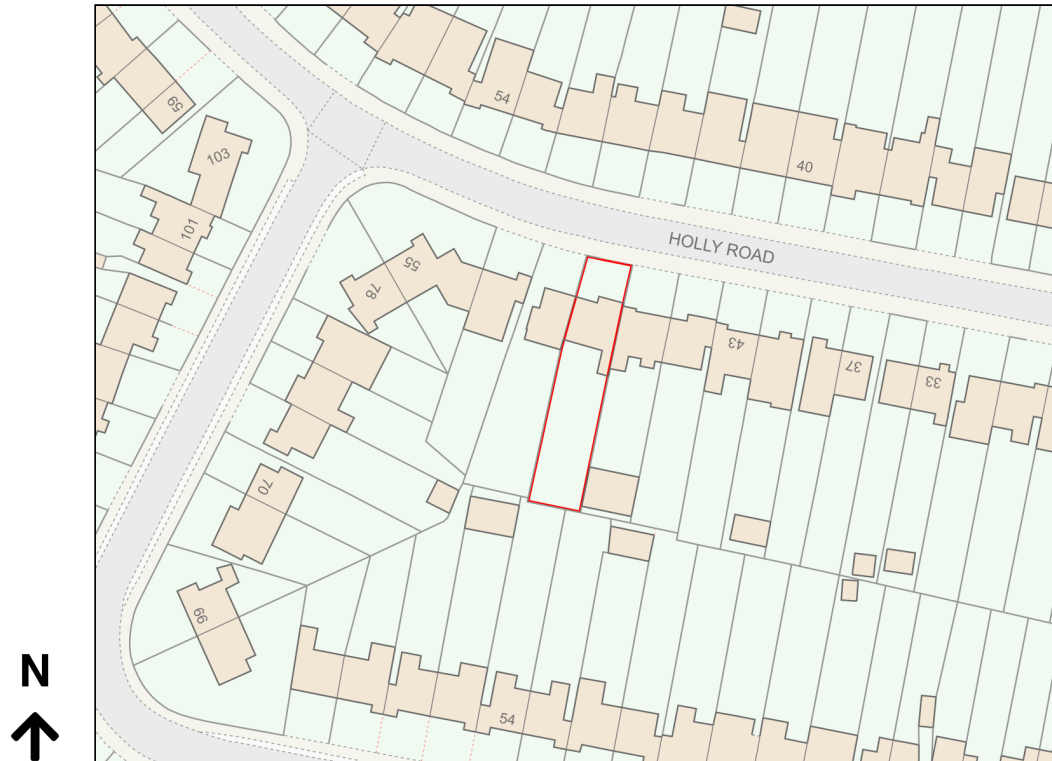

Location Plan

Site Address: 49, Holly Road, Oldbury, B68 0AU

Date Produced: 27-Mar-2024

Scale: 1:1250 @A4

Planning Portal Reference: PP-12929192v1