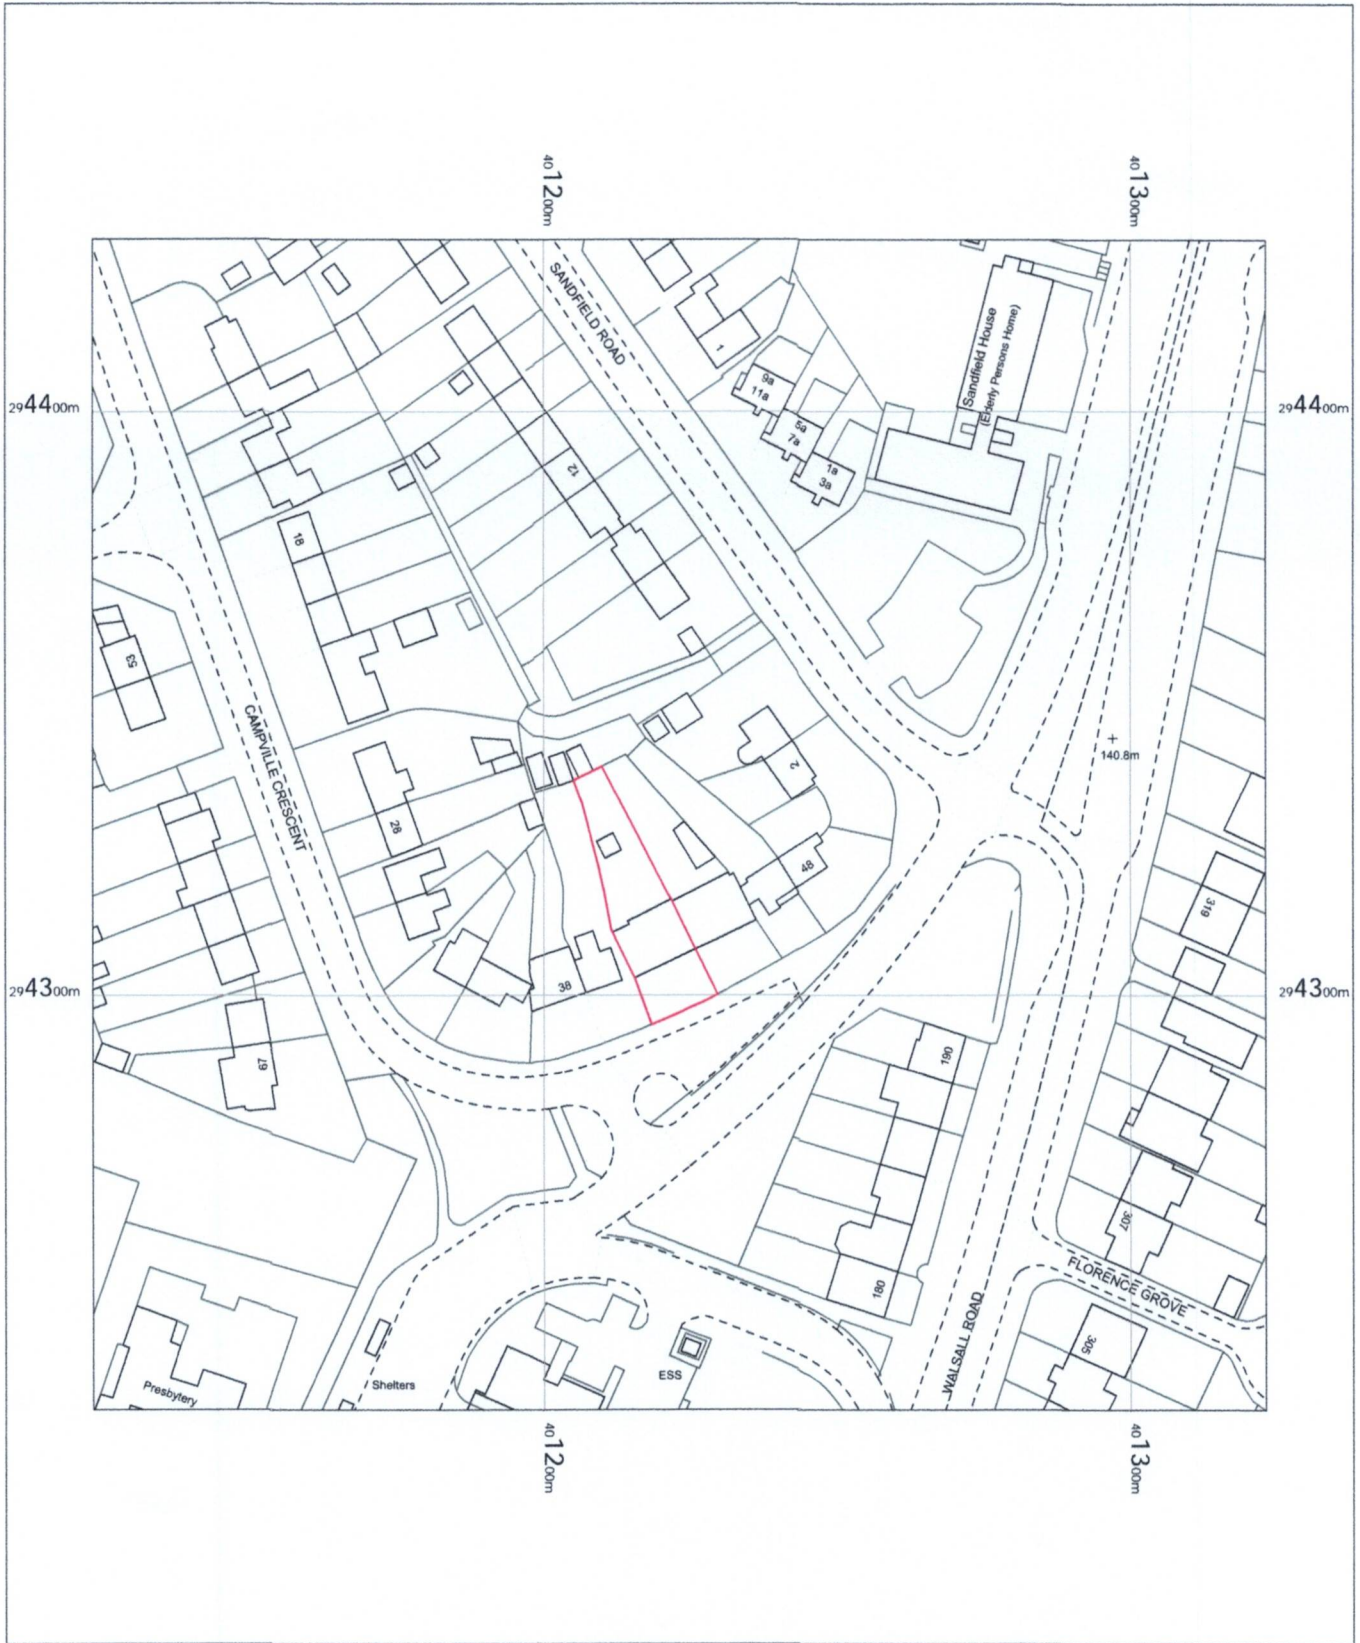

# 42 Campville Crescent, B71 3NQ

42 Campville Crescent,  
West Bromwich,  
Sandwell  
B71 3NQ

OS MasterMap 1250/2500/10000 scale  
Monday, March 25, 2024, ID: MPMBW-01156532  
[www.blackwellmapping.co.uk](http://www.blackwellmapping.co.uk)

1:1250 scale print at A4, Centre: 401223 E, 294329 N

©Crown Copyright Ordnance Survey. Licence no.  
100041041

**BLACKWELL'S  
MAPPING SERVICES**  
PERSONAL & PROFESSIONAL MAPPING  
[www.blackwellmapping.co.uk](http://www.blackwellmapping.co.uk)