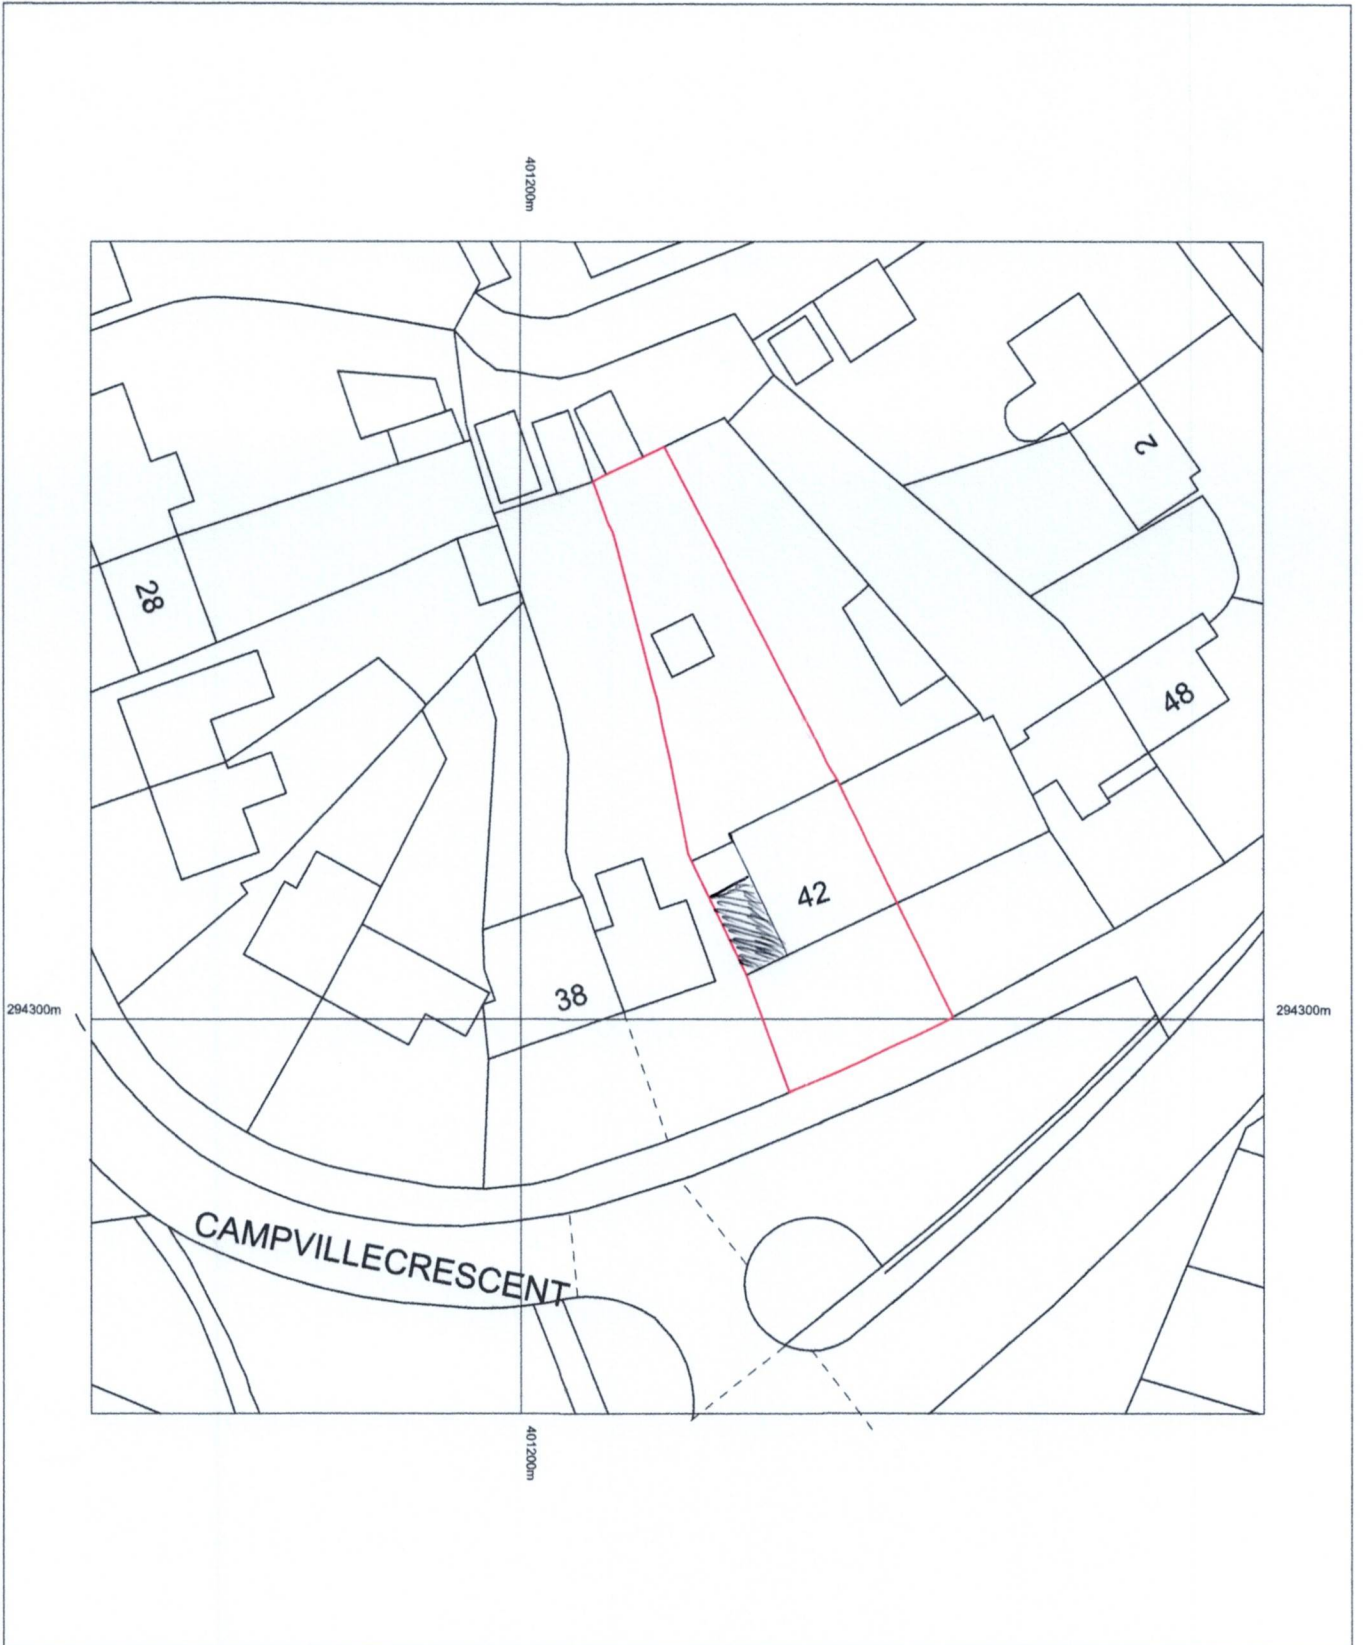

42 Campville Crescent, B71 3NQ

42 Campville Crescent,
West Bromwich,
Sandwell
B71 3NQ

OSMaster Map 1250/2500/10000 scale
Monday, March 25, 2024, ID: MPMBW-01156532
www.blackwellmapping.co.uk

1:500 scale print at A4, Centre: 401223E,294329N

©Crown Copyright Ordnance Survey. Licenceno.
100041041

BLACKWELL'S
MAPPING SERVICES
PERSONAL & PROFESSIONAL MAPPING
www.blackwellmapping.co.uk

TEL: 0800 151 2612
maps@blackwell.co.uk