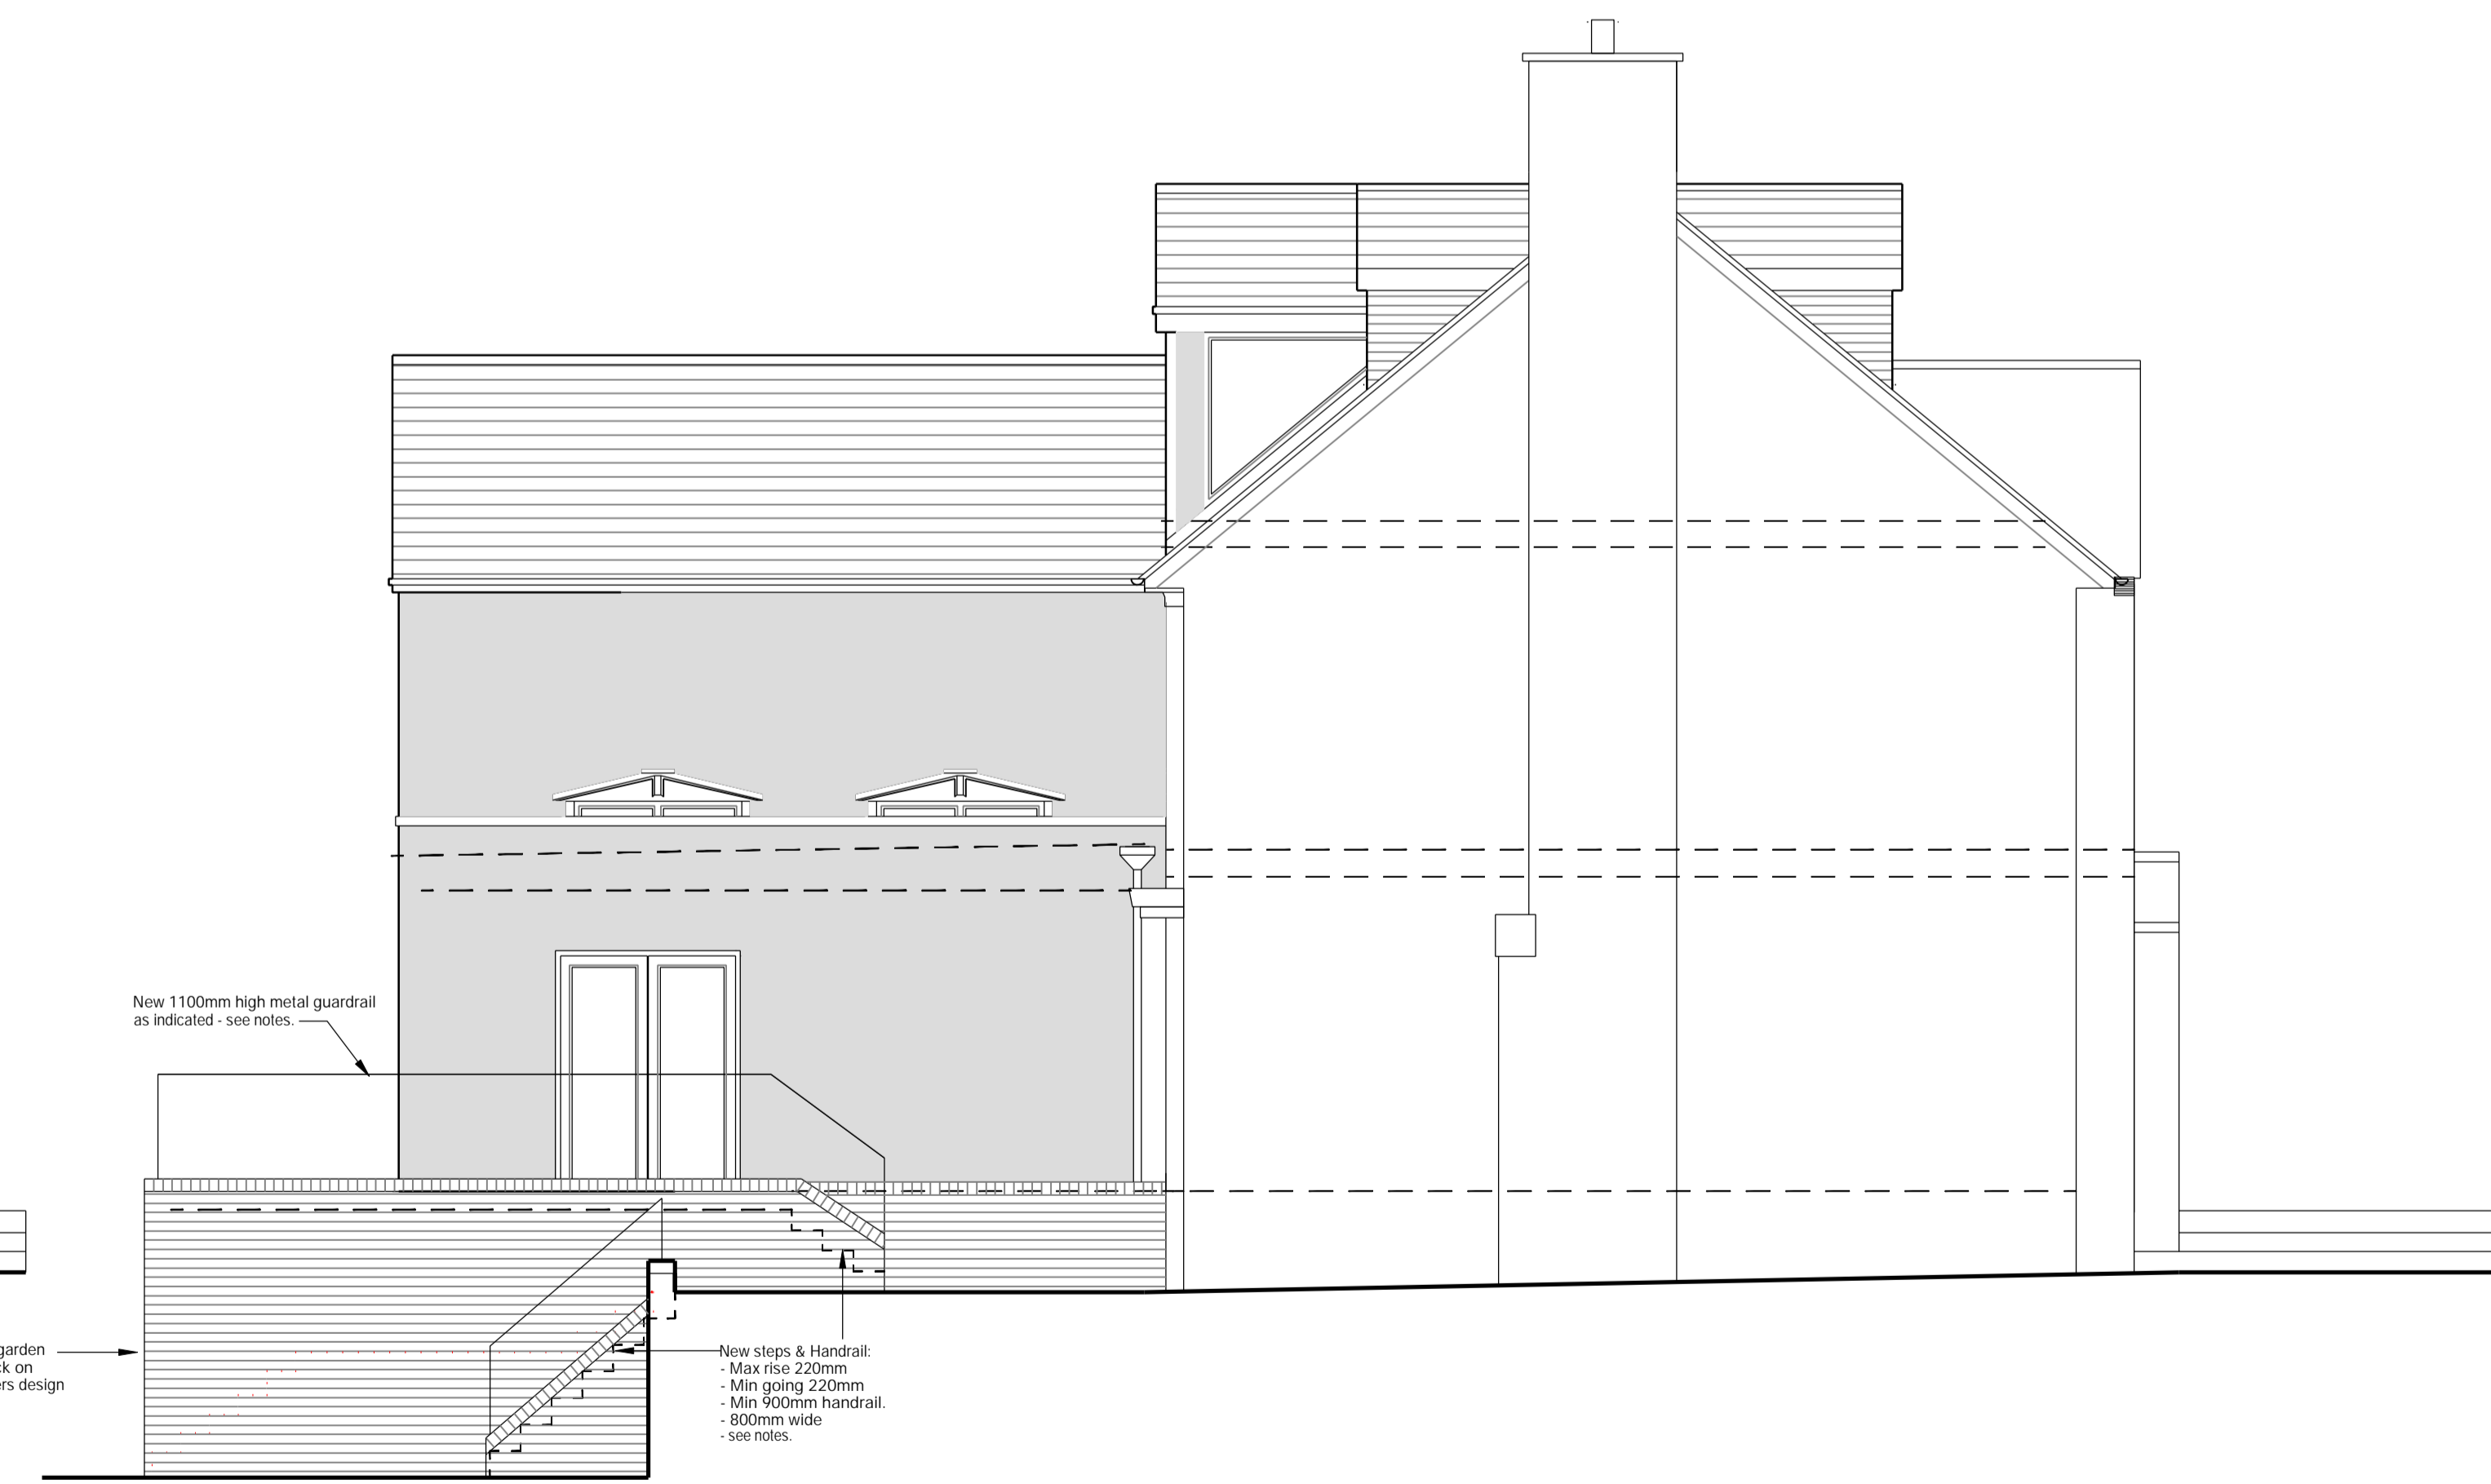

Side Elevation (without retaining walls)

Side Elevation (indicating retaining walls)

Side Elevation (without retaining walls)

Side Elevation (indicating retaining walls)

Revision D - Scale bar added - April 2024
 Revision C - Canopy added above garage door to side elevation - February 2024
 Revision B - Utility window altered, window to garage altered, external door added to garage - January 2024
 Revision A - Minor amendments to triangular feature window - January 2024