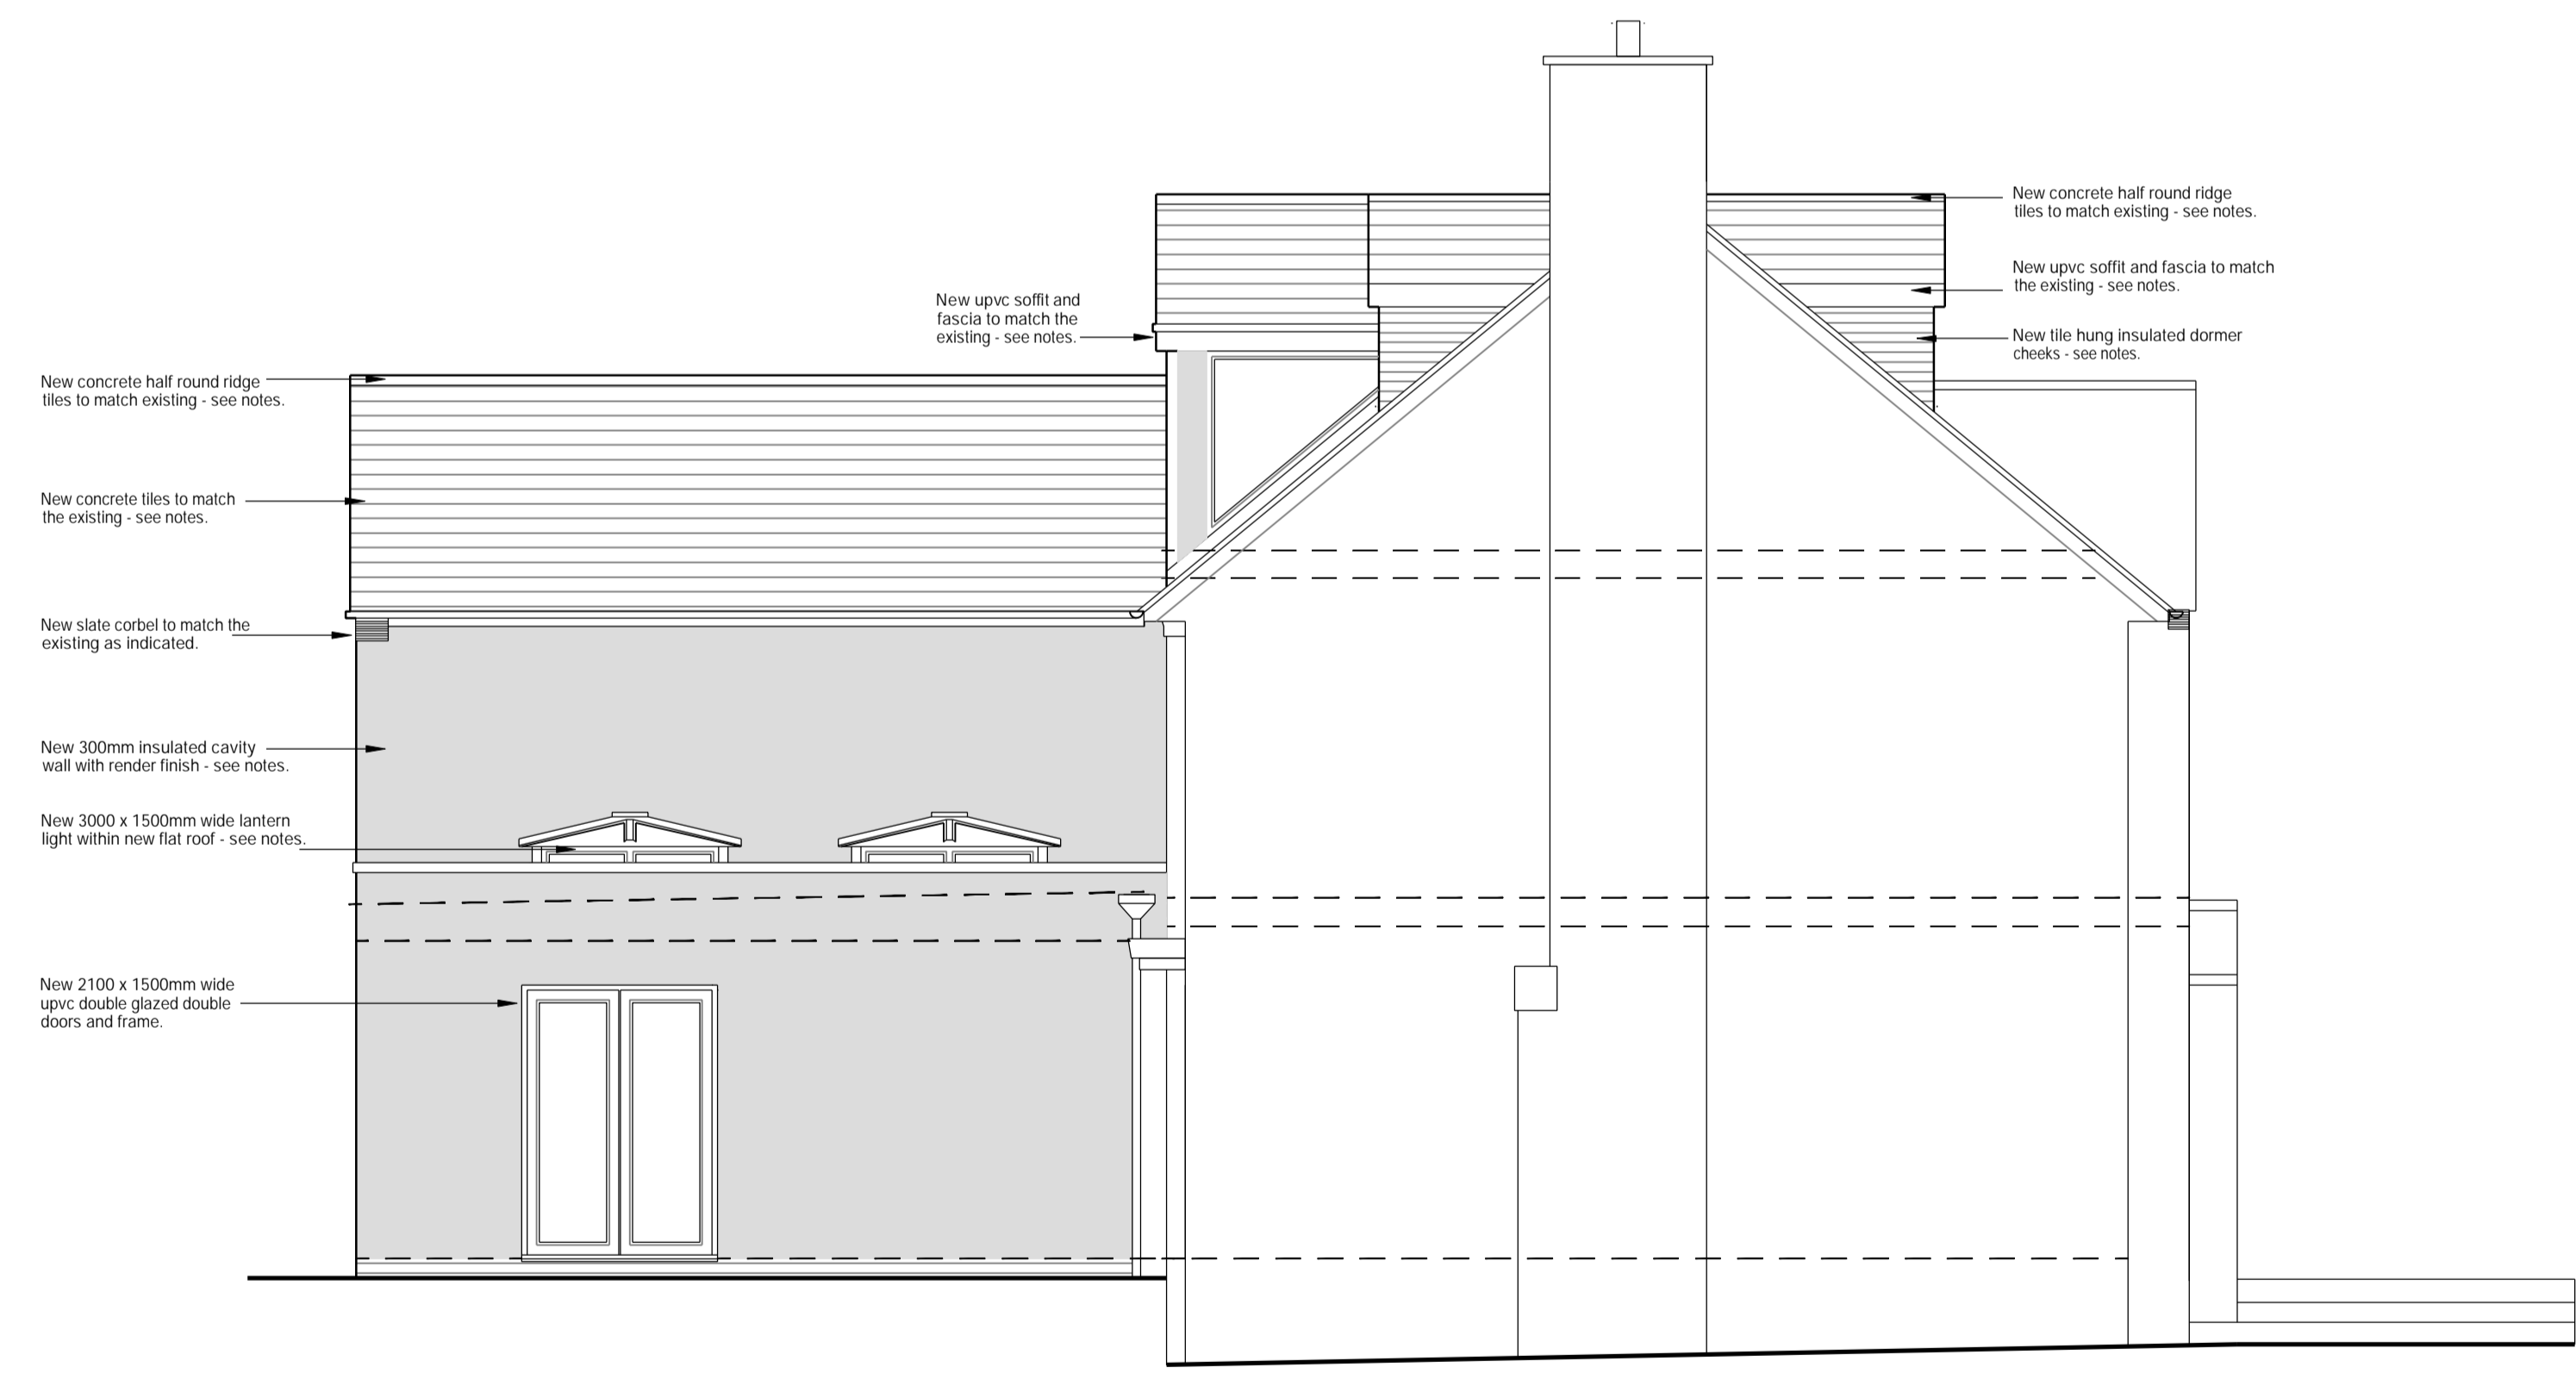

Side Elevation (without retaining walls)

Side Elevation (indicating retaining walls)

Side Elevation (without retaining walls)

Side Elevation (indicating retaining walls)

Revision D - Scale bar added - April 2024
 Revision C - Canopy added above garage door to side elevation - February 2024
 Revision B - Utility window altered, window to garage altered, external door added to garage - January 2024
 Revision A - Minor amendments to triangular feature window - January 2024