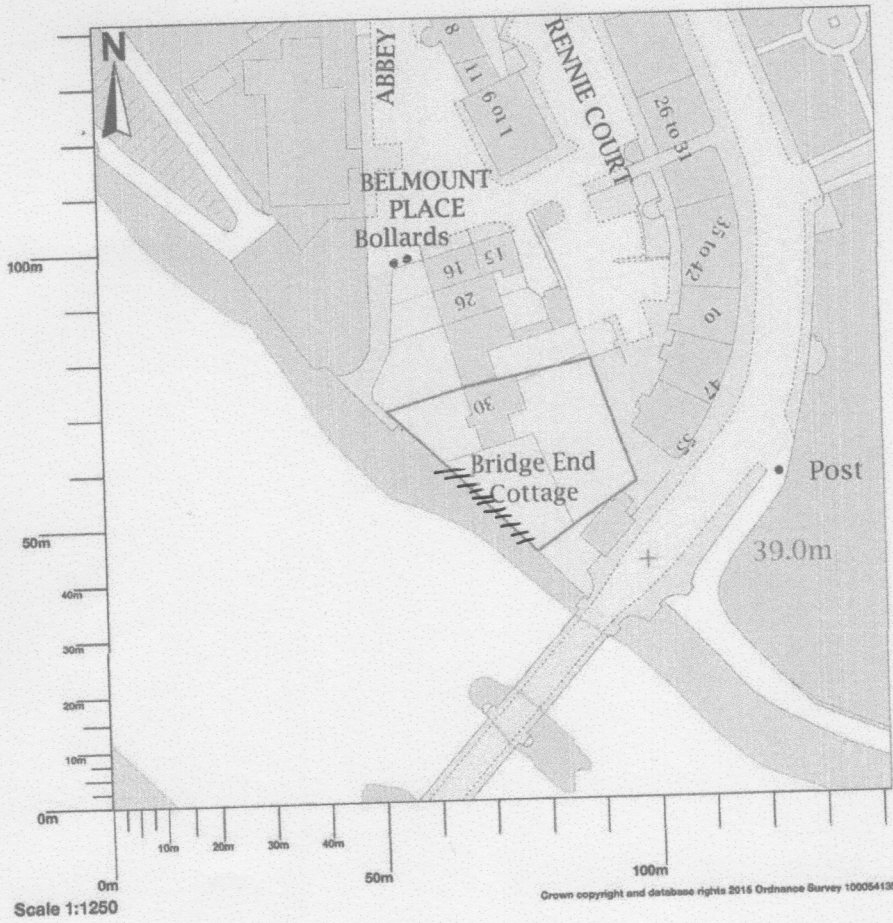

LOCATION

30 Belmont Place, Kelso, TD5 7JB

////// CONIFER HEDGE

Map area bounded by: 372731,633618 372873,633760. Produced on 16 May 2019 from the OS National Geographic Database. Reproduction in whole or part is prohibited without the prior permission of Ordnance Survey. © Crown copyright 2019. Supplied by UKPlanningMaps.com a licensed OS partner (100054135). Unique plan reference: p2buk/348921/474231