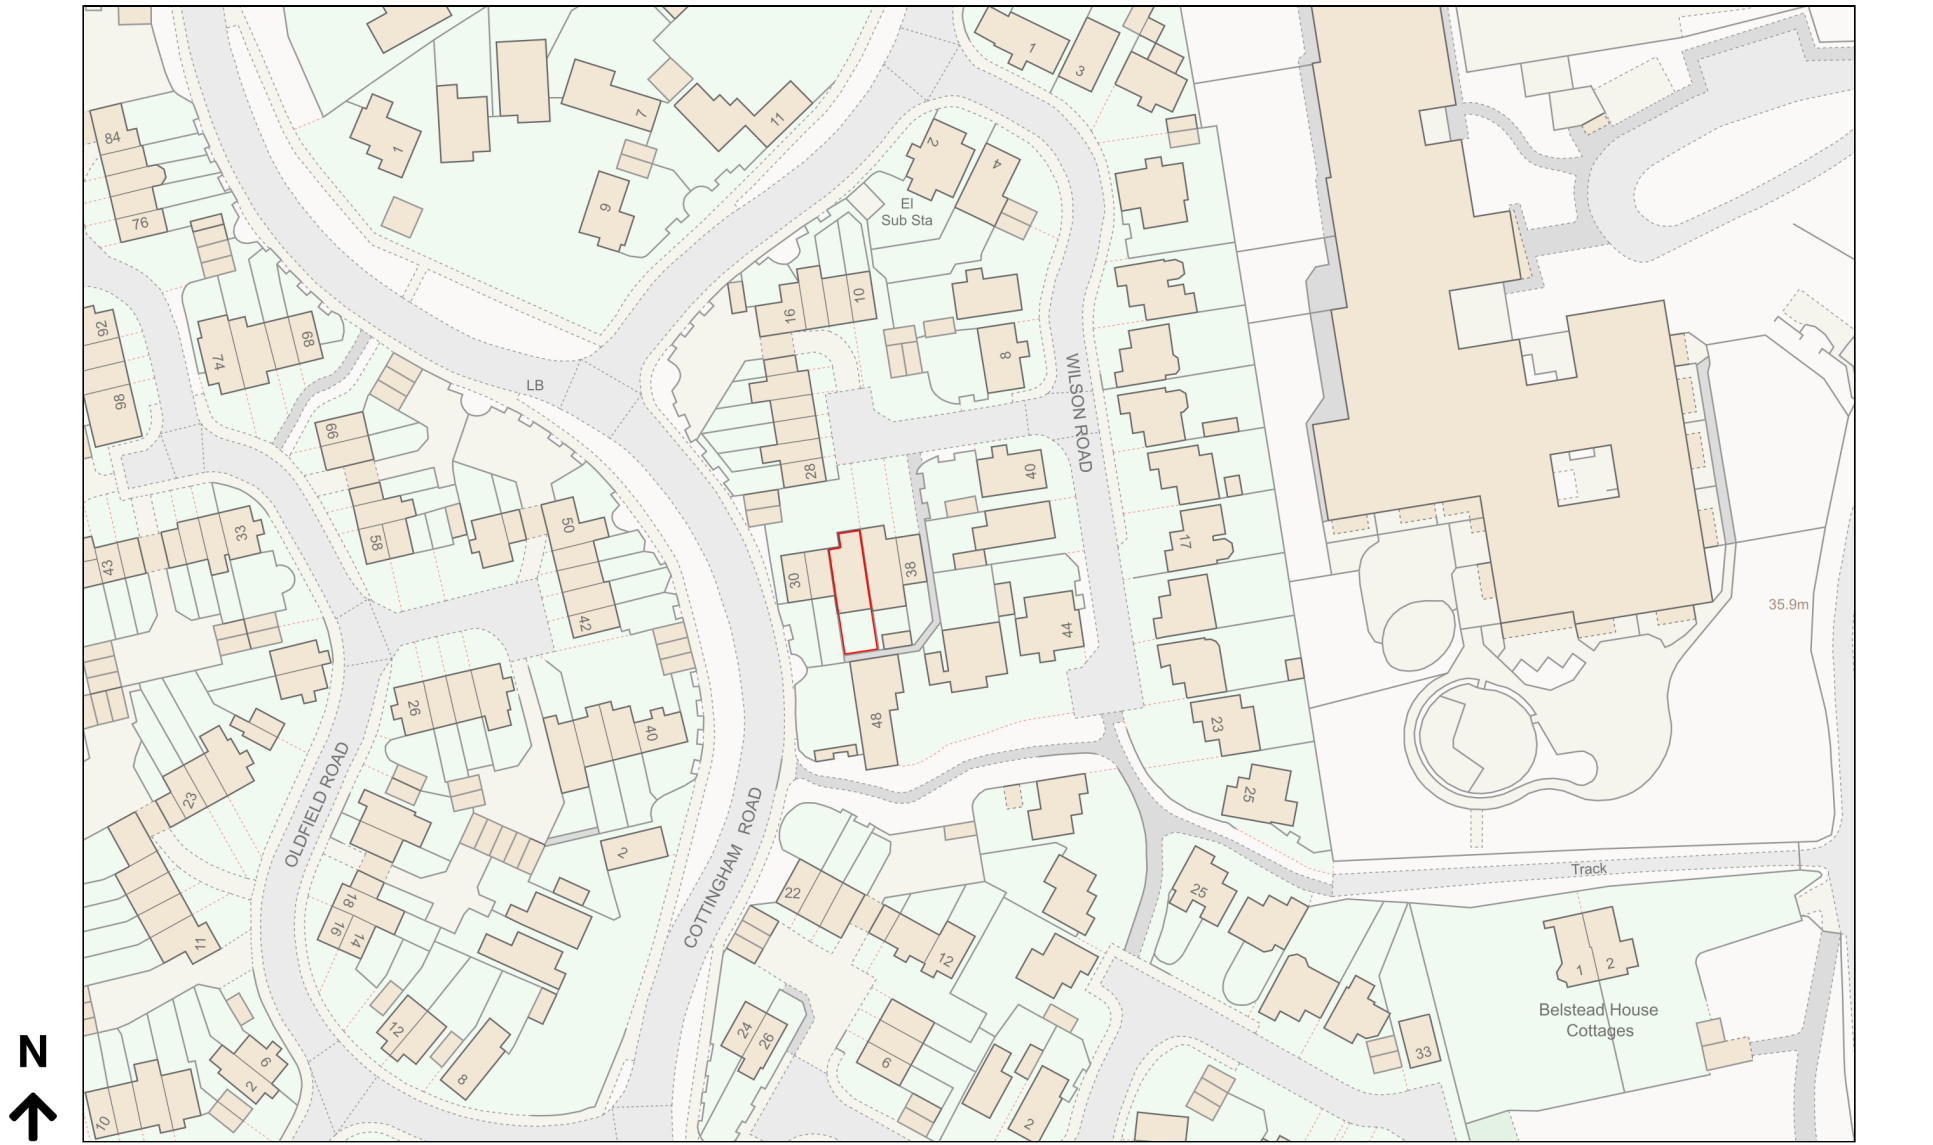

Location Plan

Site Address: 34, Wilson Road, Pinewood, IP8 3SD

Date Produced: 15-Apr-2024

Scale: 1:1250 @A4

Planning Portal Reference: PP-12935378v1