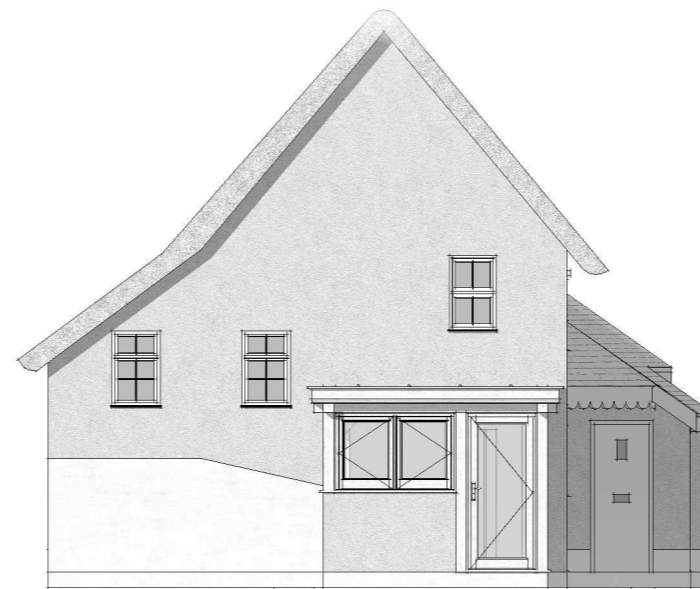

Proposed East Elevation

Proposed West Elevation

Proposed North Elevation

Site Address: Sowden Cottage, Sowden Lane, Lymstone, EX8 5AD

The MillWorks Heath Mill Road, Wombourne,
Wolverhampton, England, WV5 8AP
Tel: 01384 296611
www.primeoak.co.uk
Email: info@primeoak.co.uk