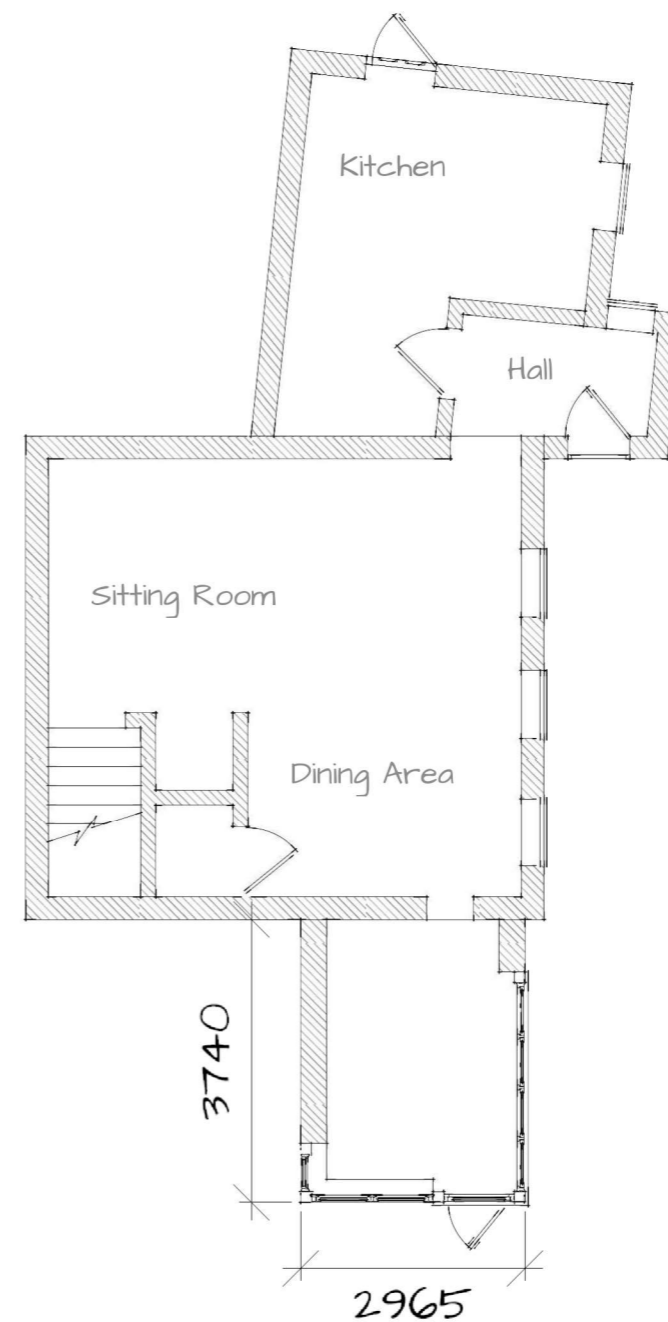

Proposed Roof Plan

Proposed Floor Plan

Site Address: Sowden Cottage, Sowden Lane, Lypstone, EX8 5AD

The MillWorks Heath Mill Road, Wombourne,
Wolverhampton, England, WV5 8AP
Tel: 01384 296611
www.primeoak.co.uk
Email: info@primeoak.co.uk